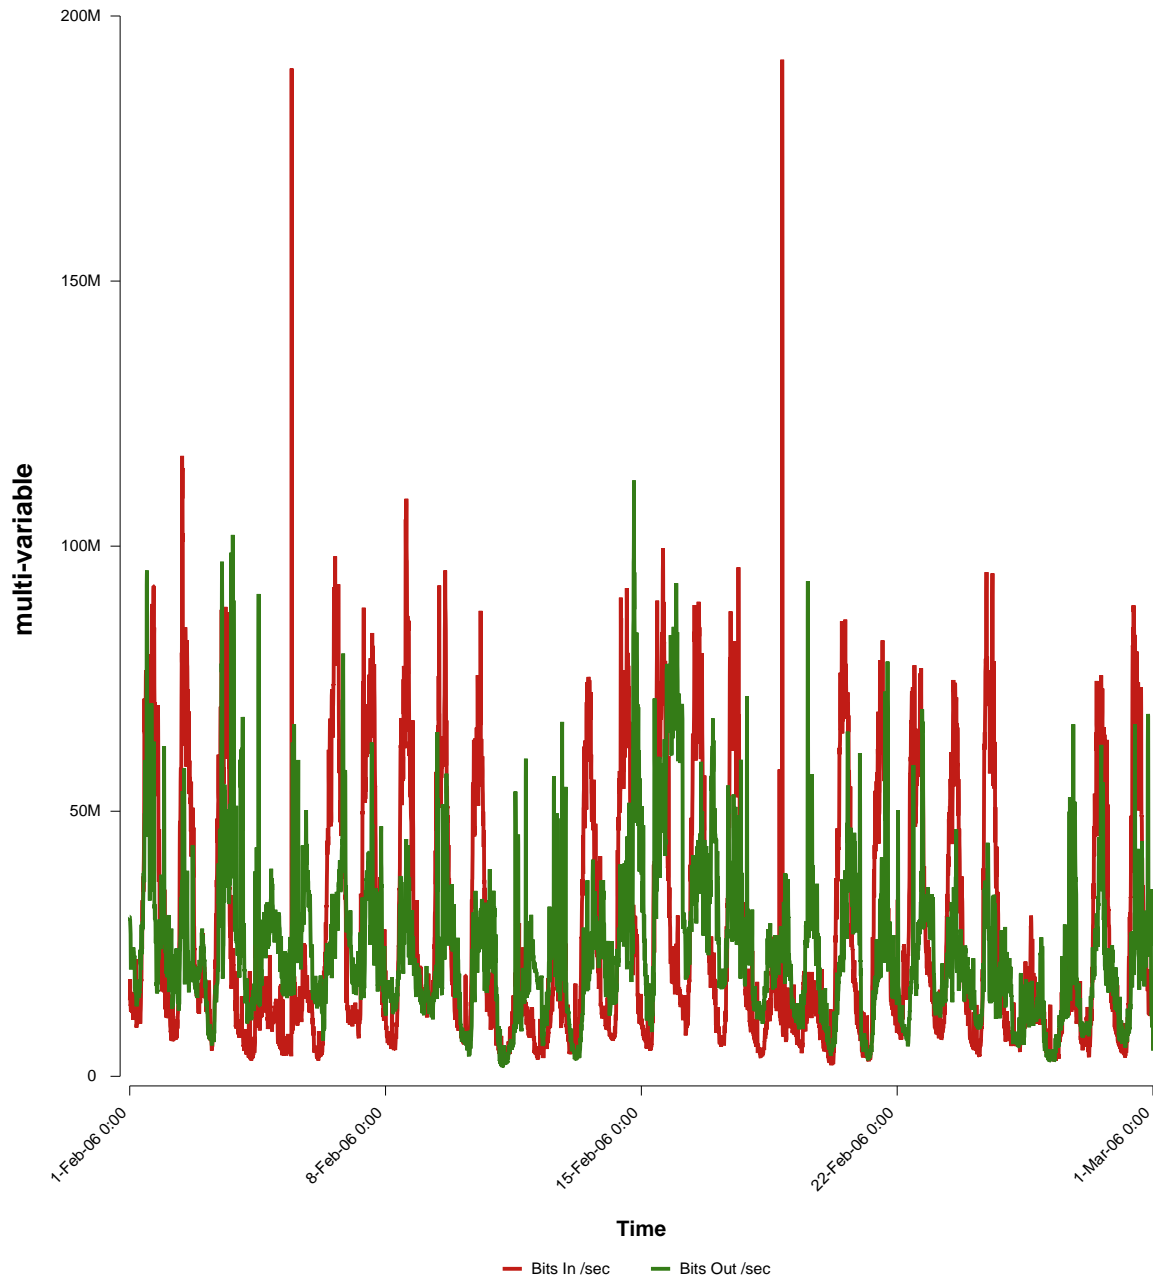

eHealth Trend Report

Divide by Time

SUNET-A-STHLM-KI

Auto Range: Last Month
From: 2006/02/01 00:00
To: 2006/02/28 23:59

Created: 2006/03/02 05:40:50