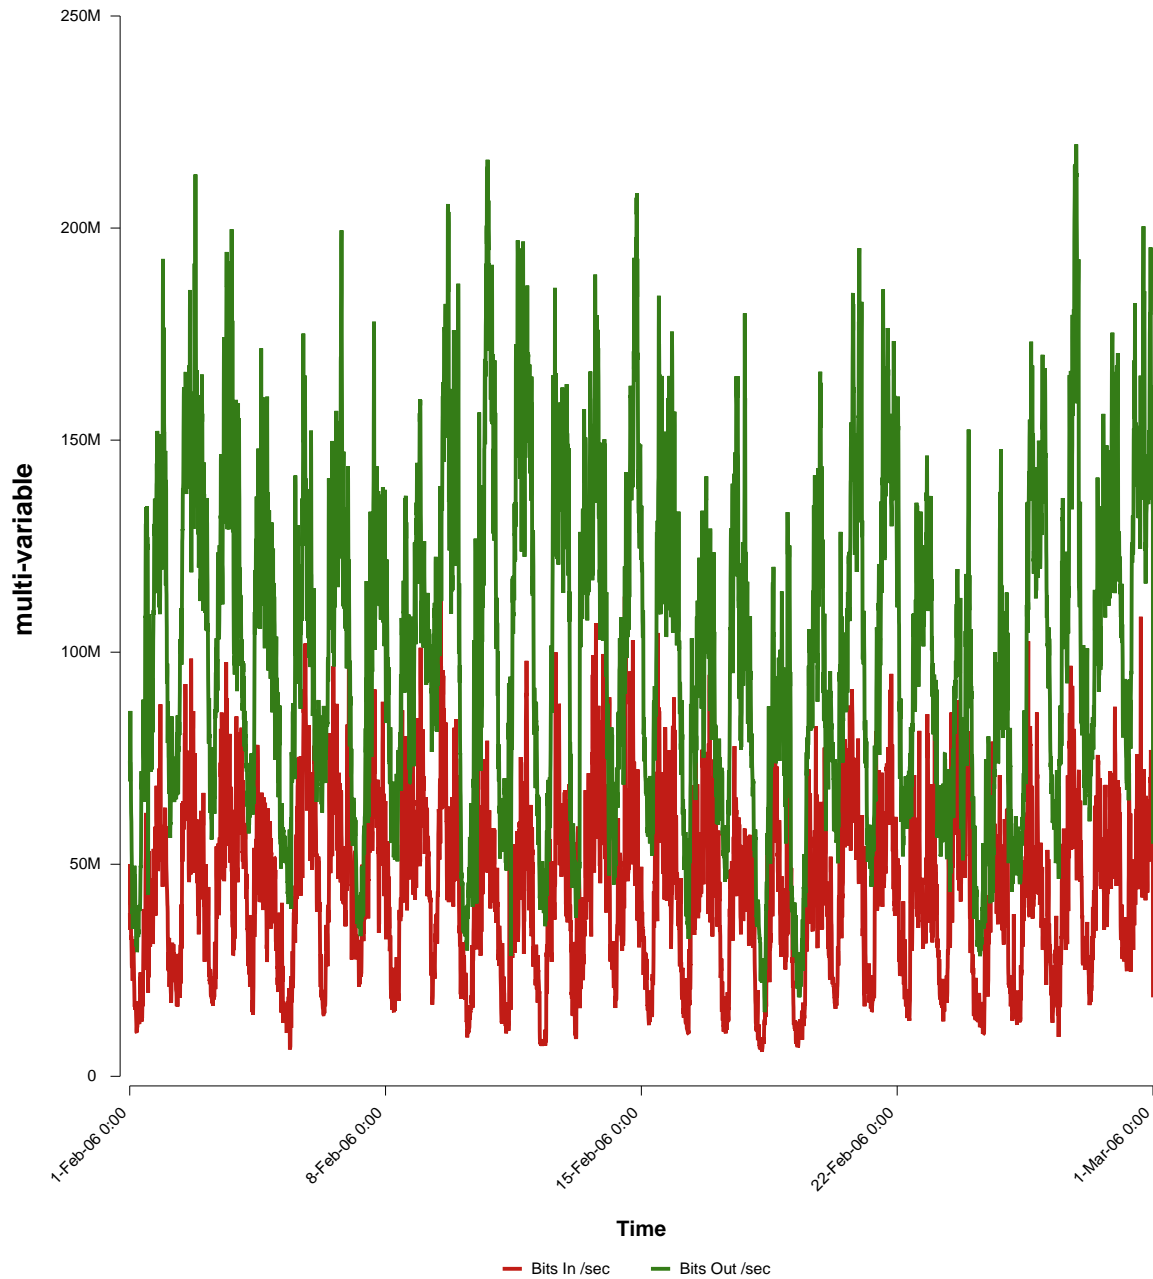

eHealth Trend Report

Divide by Time

SUNET-A-SKOVDE-HIS

Auto Range: Last Month
From: 2006/02/01 00:00
To: 2006/02/28 23:59

Created: 2006/03/02 05:21:26