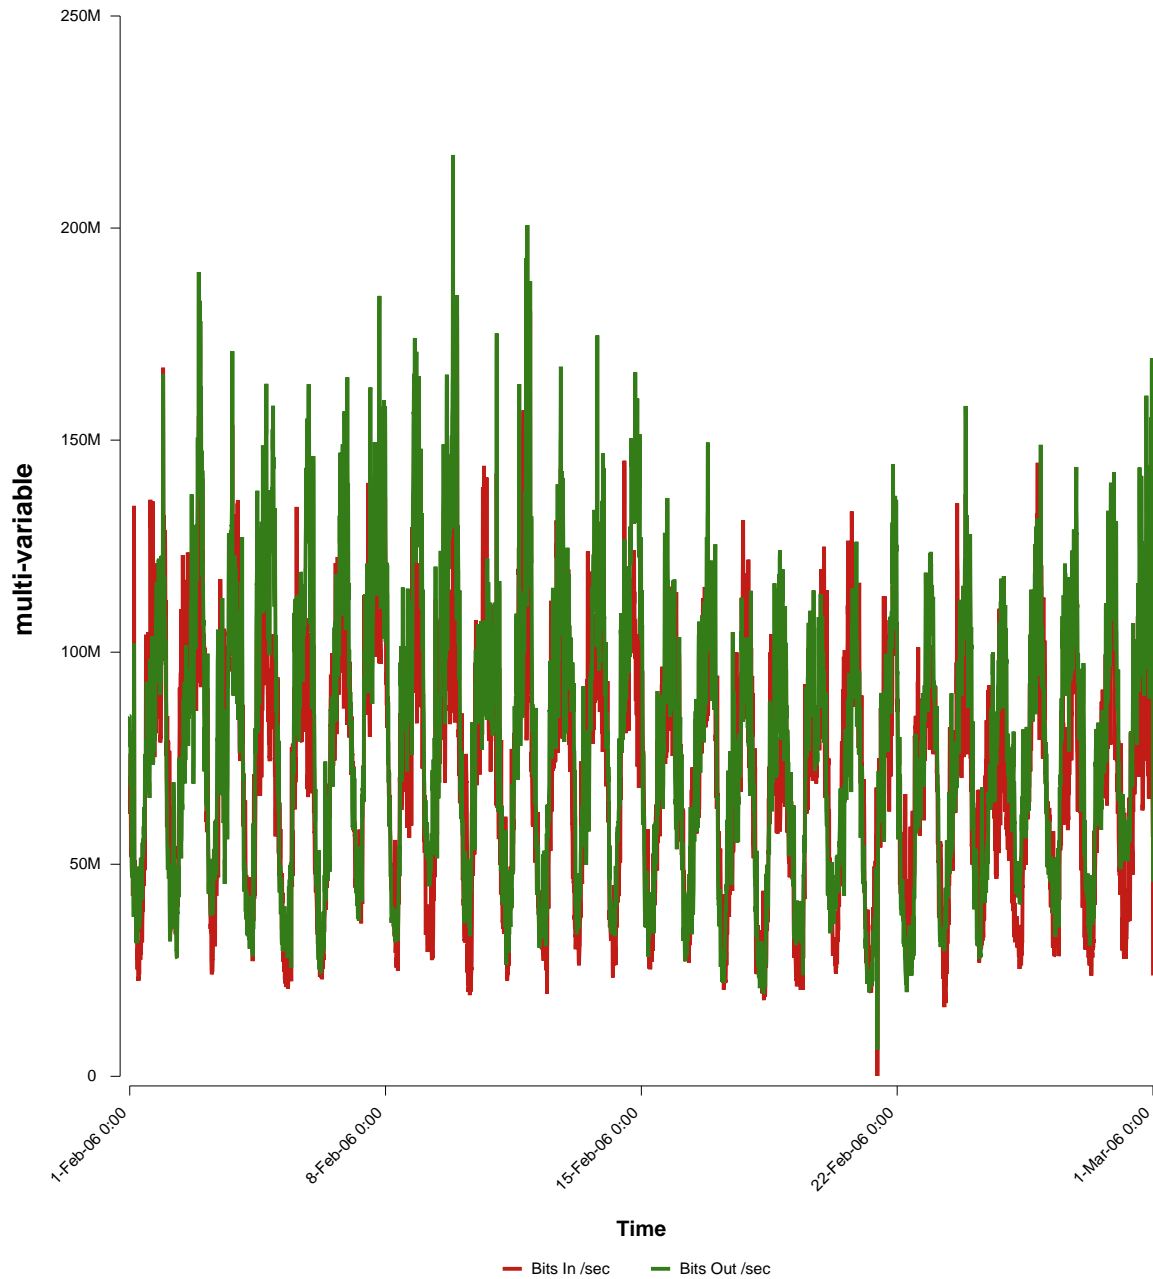

eHealth Trend Report

Divide by Time

SUNET-A-RONNEBY-BTH

Auto Range: Last Month
From: 2006/02/01 00:00
To: 2006/02/28 23:59

Created: 2006/03/02 05:10:49