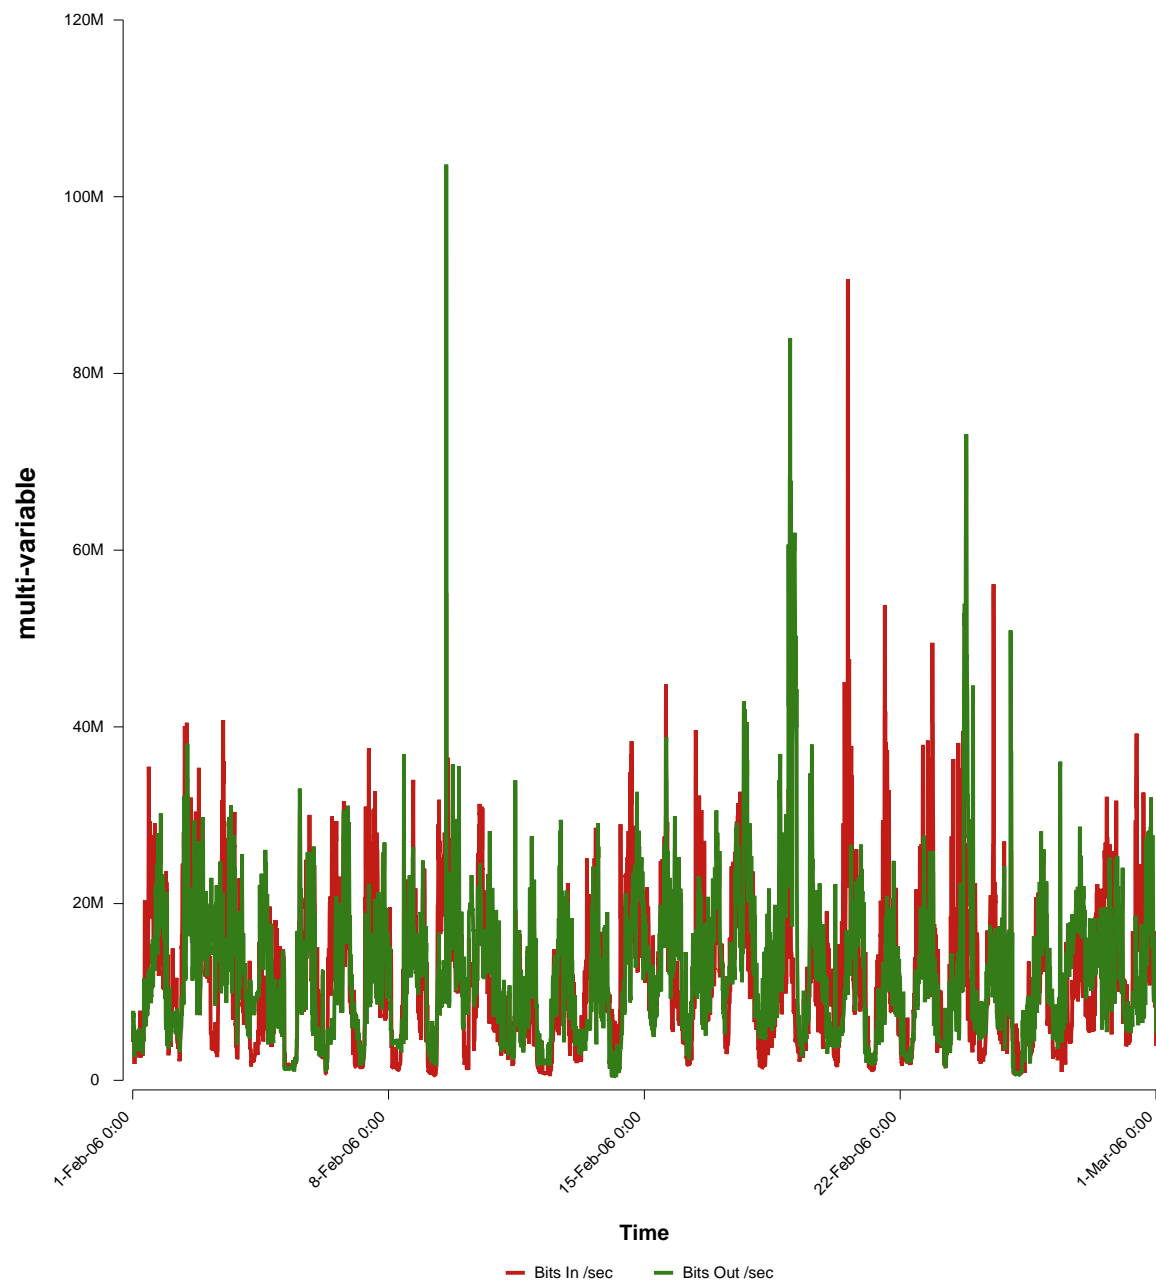

# eHealth Trend Report

Divide by Time

## SUNET-A-OREBRO-ORU

Auto Range: Last Month  
From: 2006/02/01 00:00  
To: 2006/02/28 23:59

Created: 2006/03/02 05:00:51