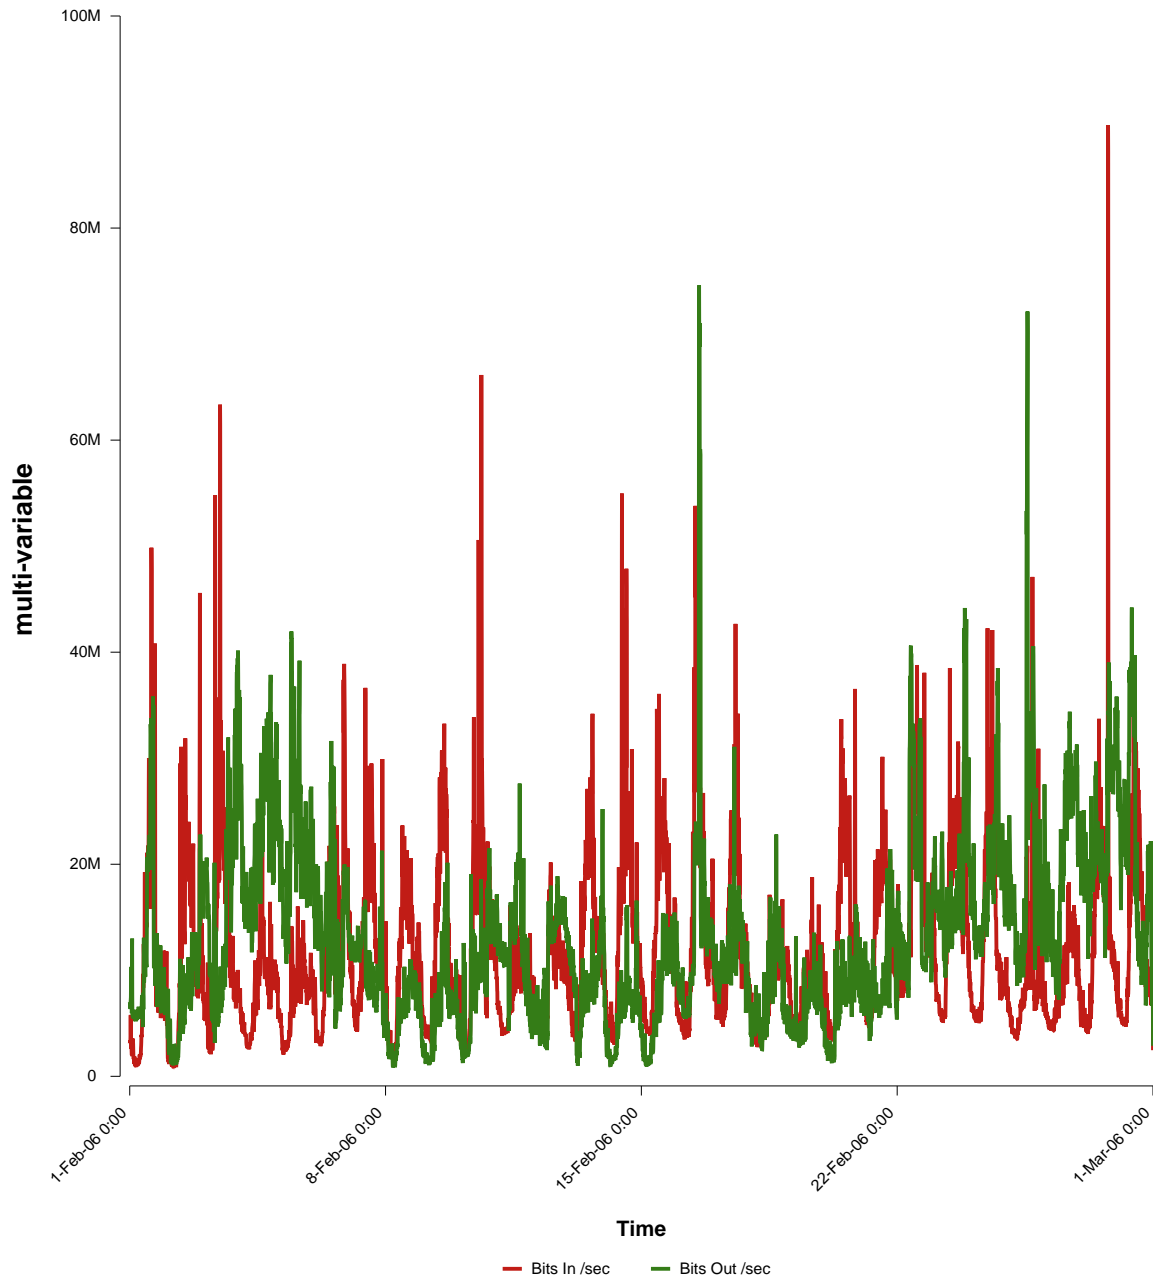

# eHealth Trend Report

Divide by Time

## SUNET-A-MALMO-MAH

Auto Range: Last Month  
From: 2006/02/01 00:00  
To: 2006/02/28 23:59

Created: 2006/03/02 04:50:54