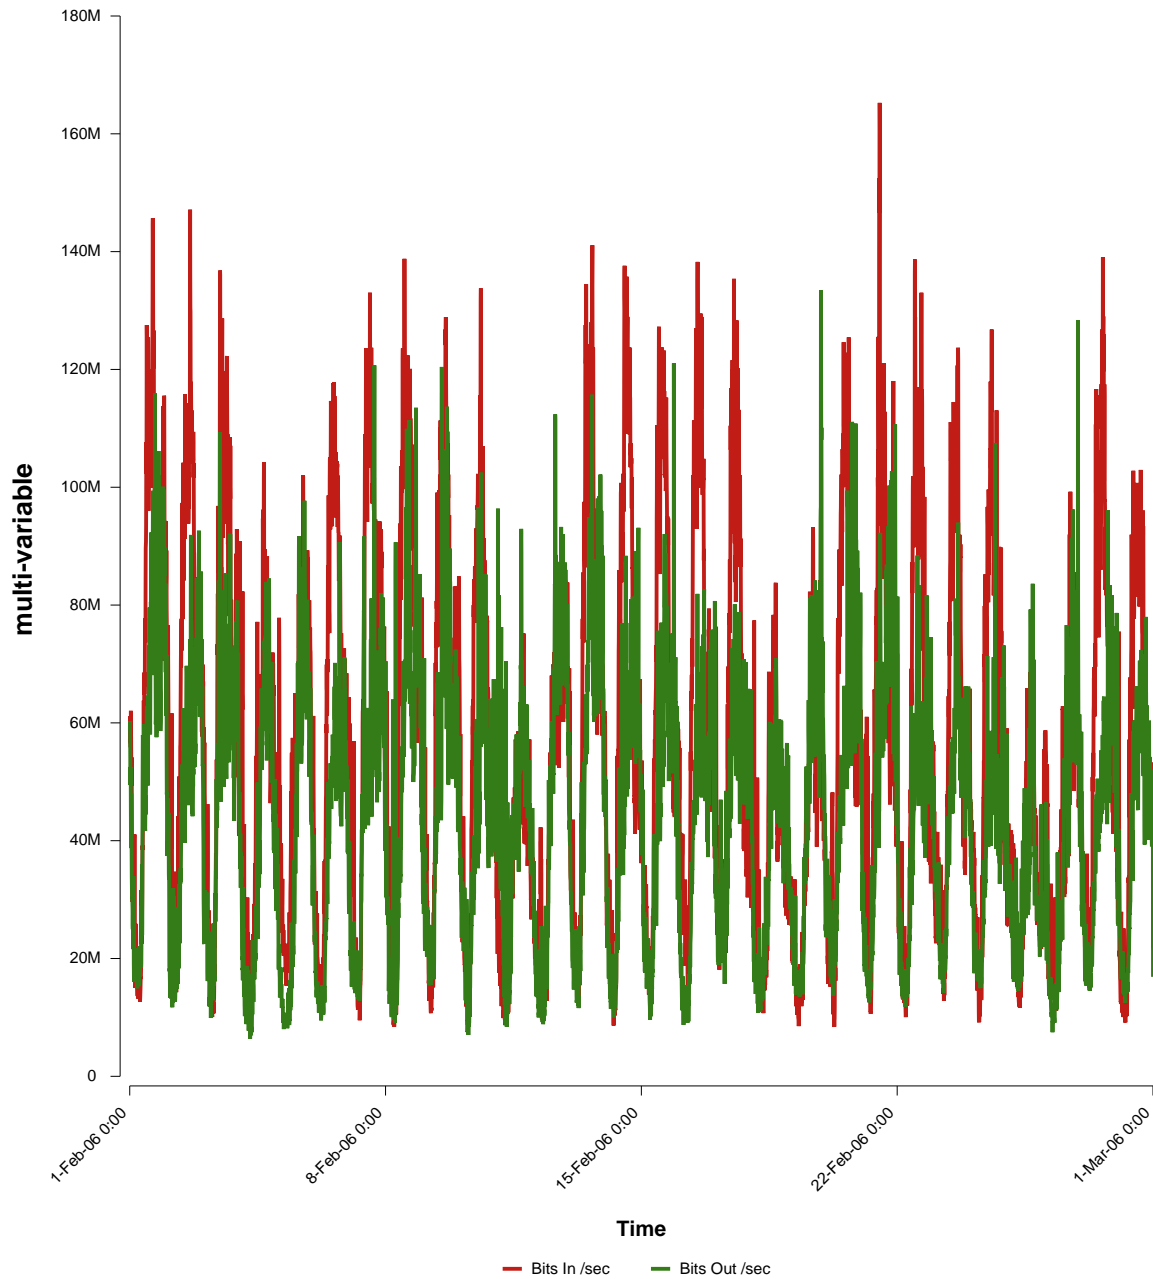

# eHealth Trend Report

Divide by Time

## SUNET-A-LUND-LU

Auto Range: Last Month  
From: 2006/02/01 00:00  
To: 2006/02/28 23:59

Created: 2006/03/02 04:50:52