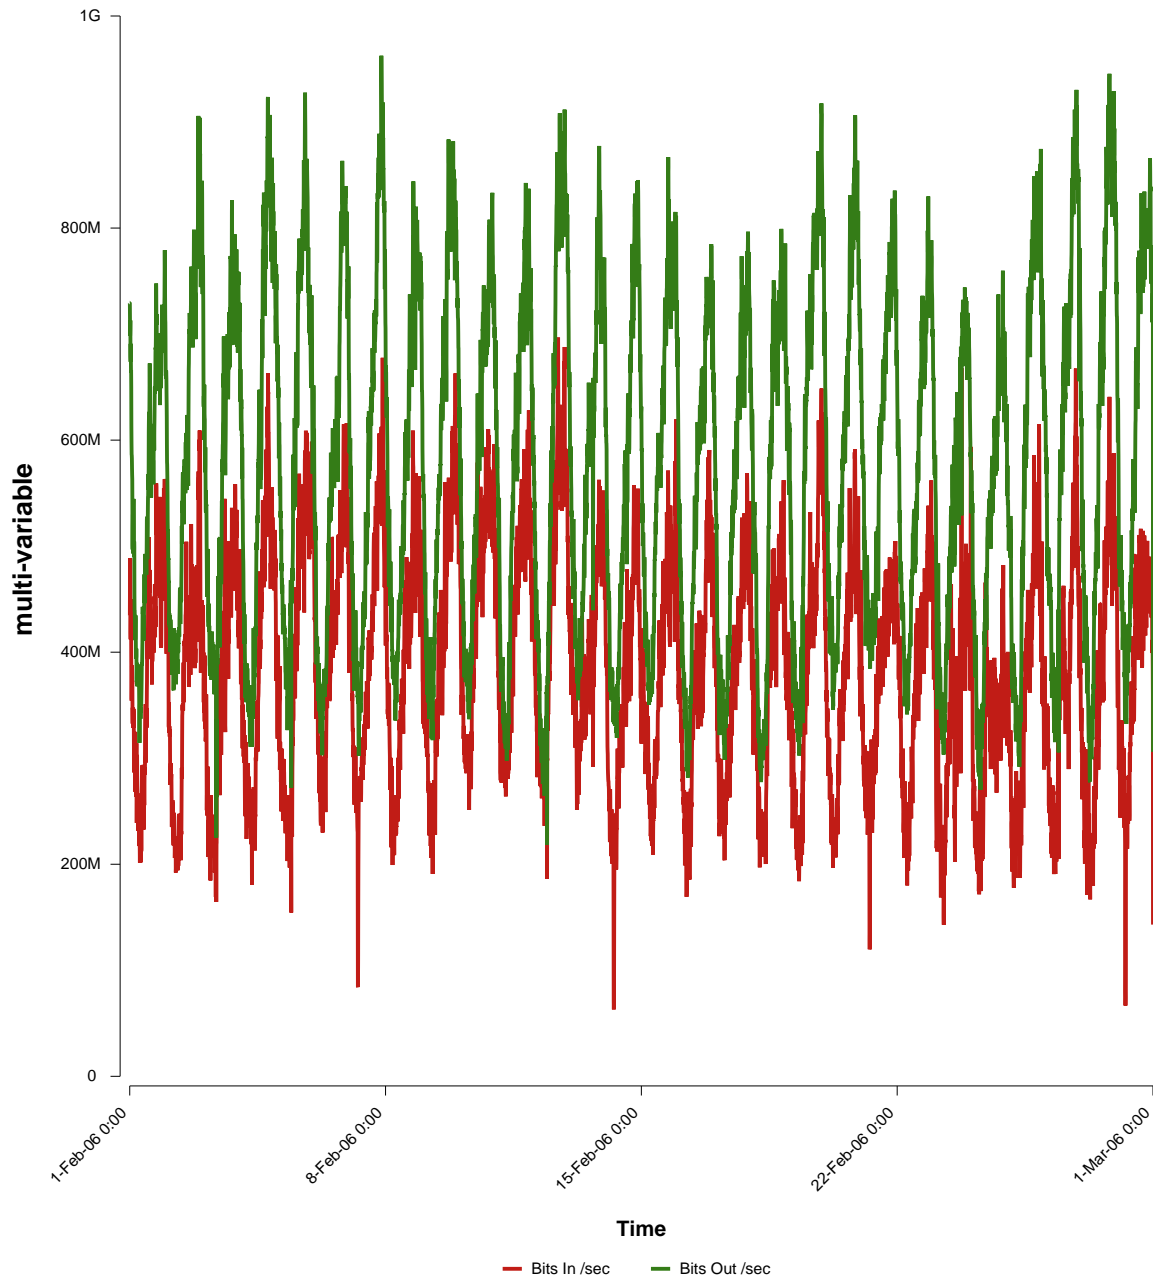

# eHealth Trend Report

Divide by Time

## SUNET-A-LULEA-LTU

Auto Range: Last Month  
From: 2006/02/01 00:00  
To: 2006/02/28 23:59

Created: 2006/03/02 04:45:52