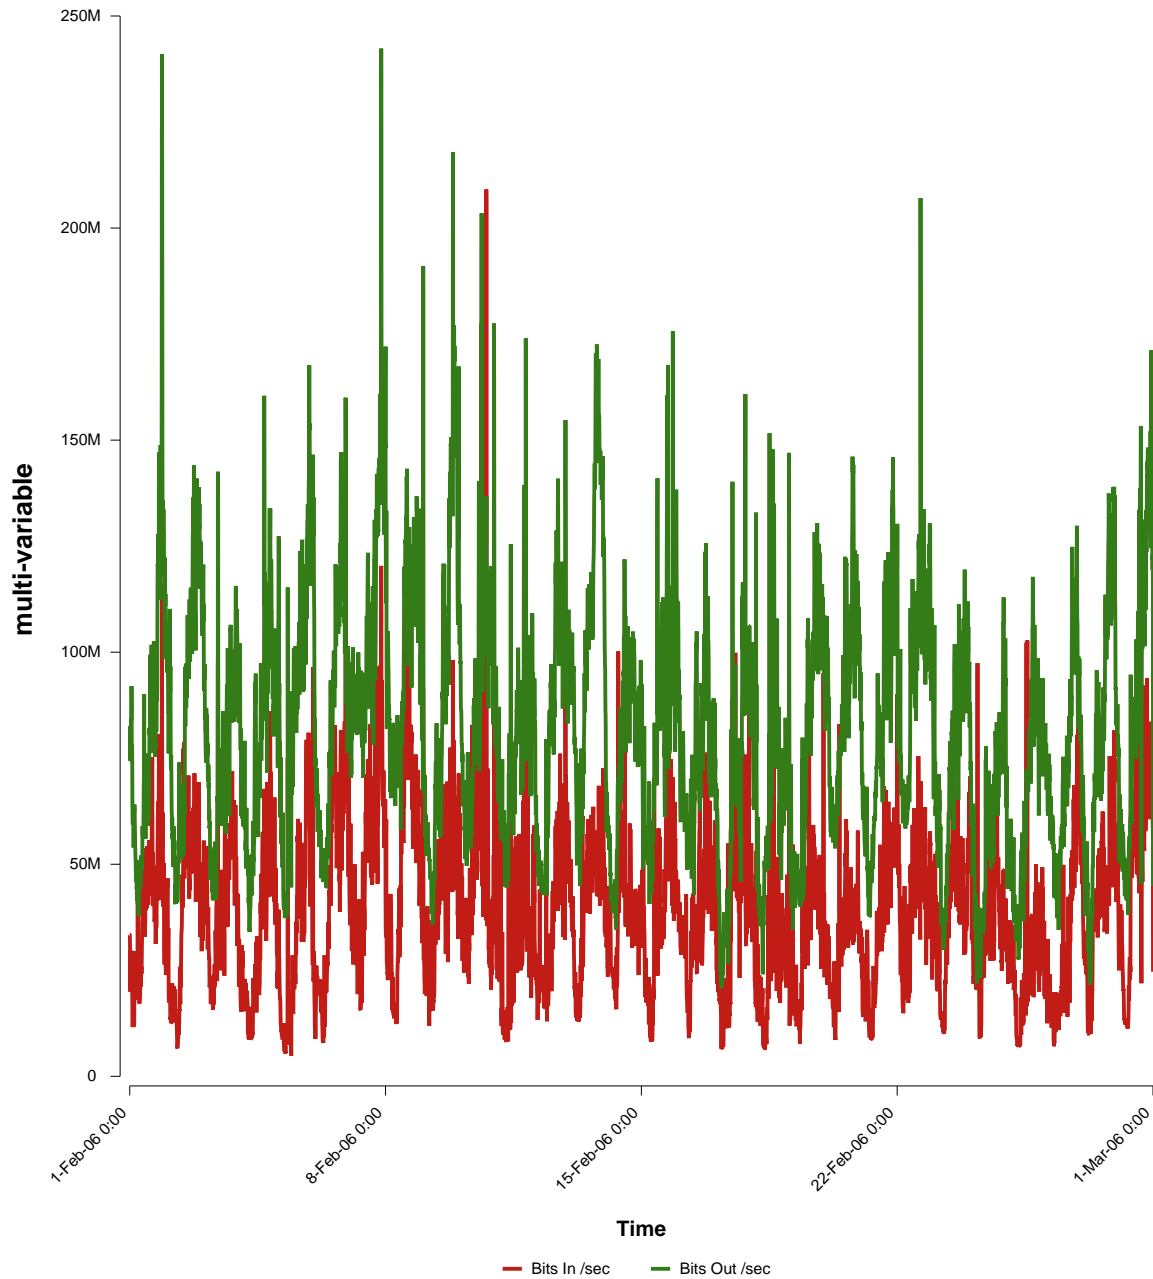

eHealth Trend Report

Divide by Time

SUNET-A-KRISTIANSTAD-HKR

Auto Range: Last Month
From: 2006/02/01 00:00
To: 2006/02/28 23:59

Created: 2006/03/02 04:21:25