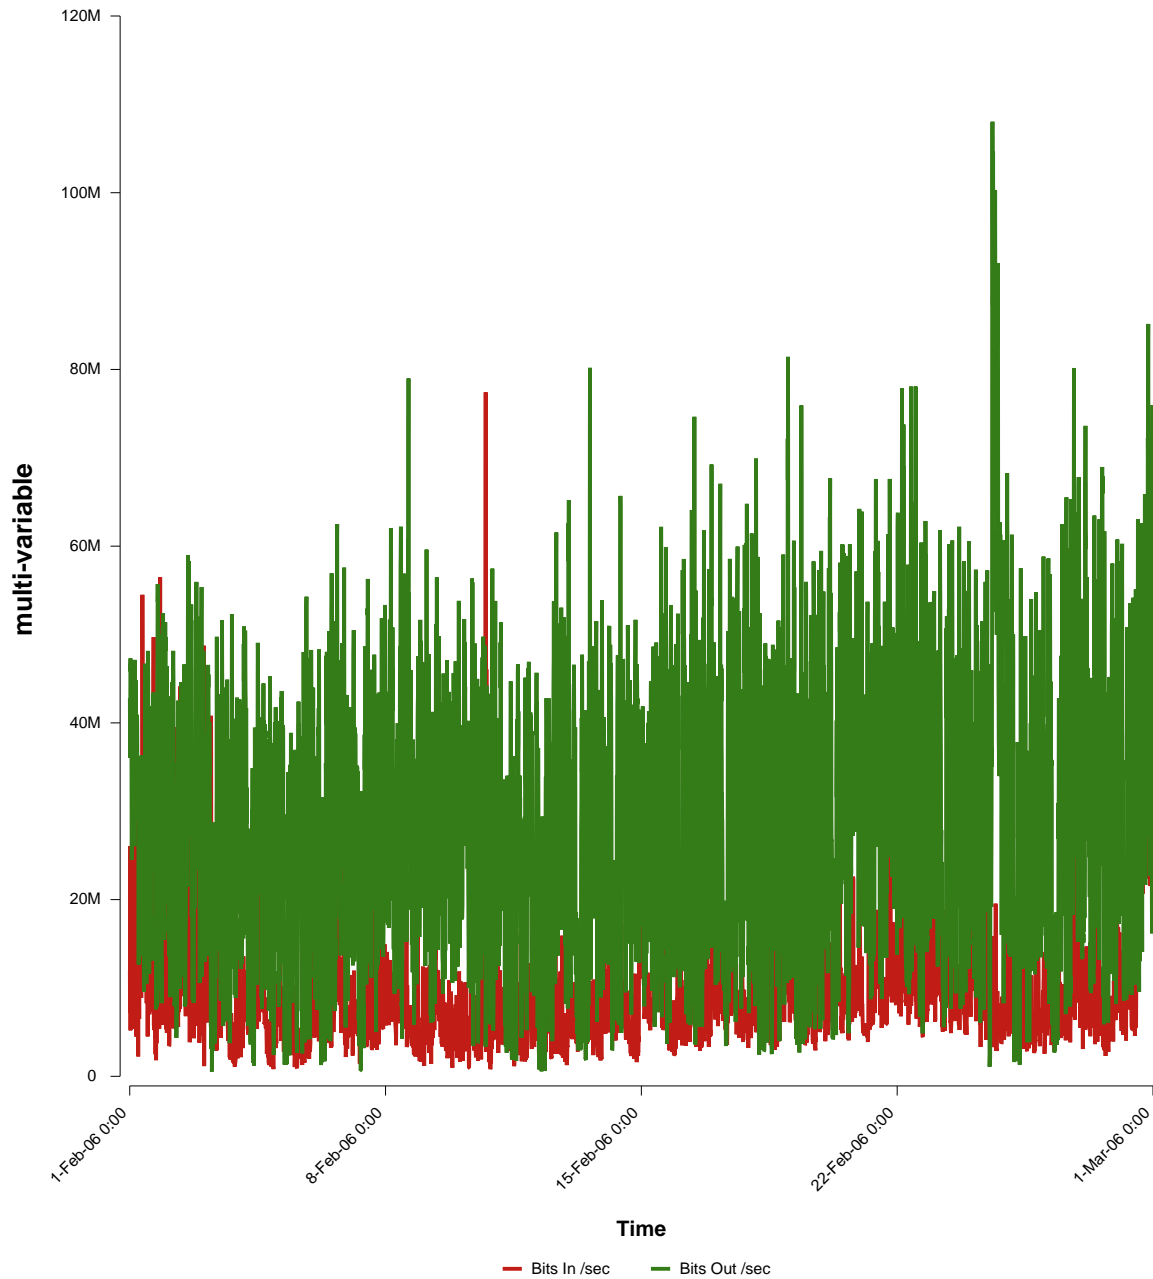

eHealth Trend Report

Divide by Time

SUNET-A-KIRUNA-IRF

Auto Range: Last Month
From: 2006/02/01 00:00
To: 2006/02/28 23:59

Created: 2006/03/02 04:10:50