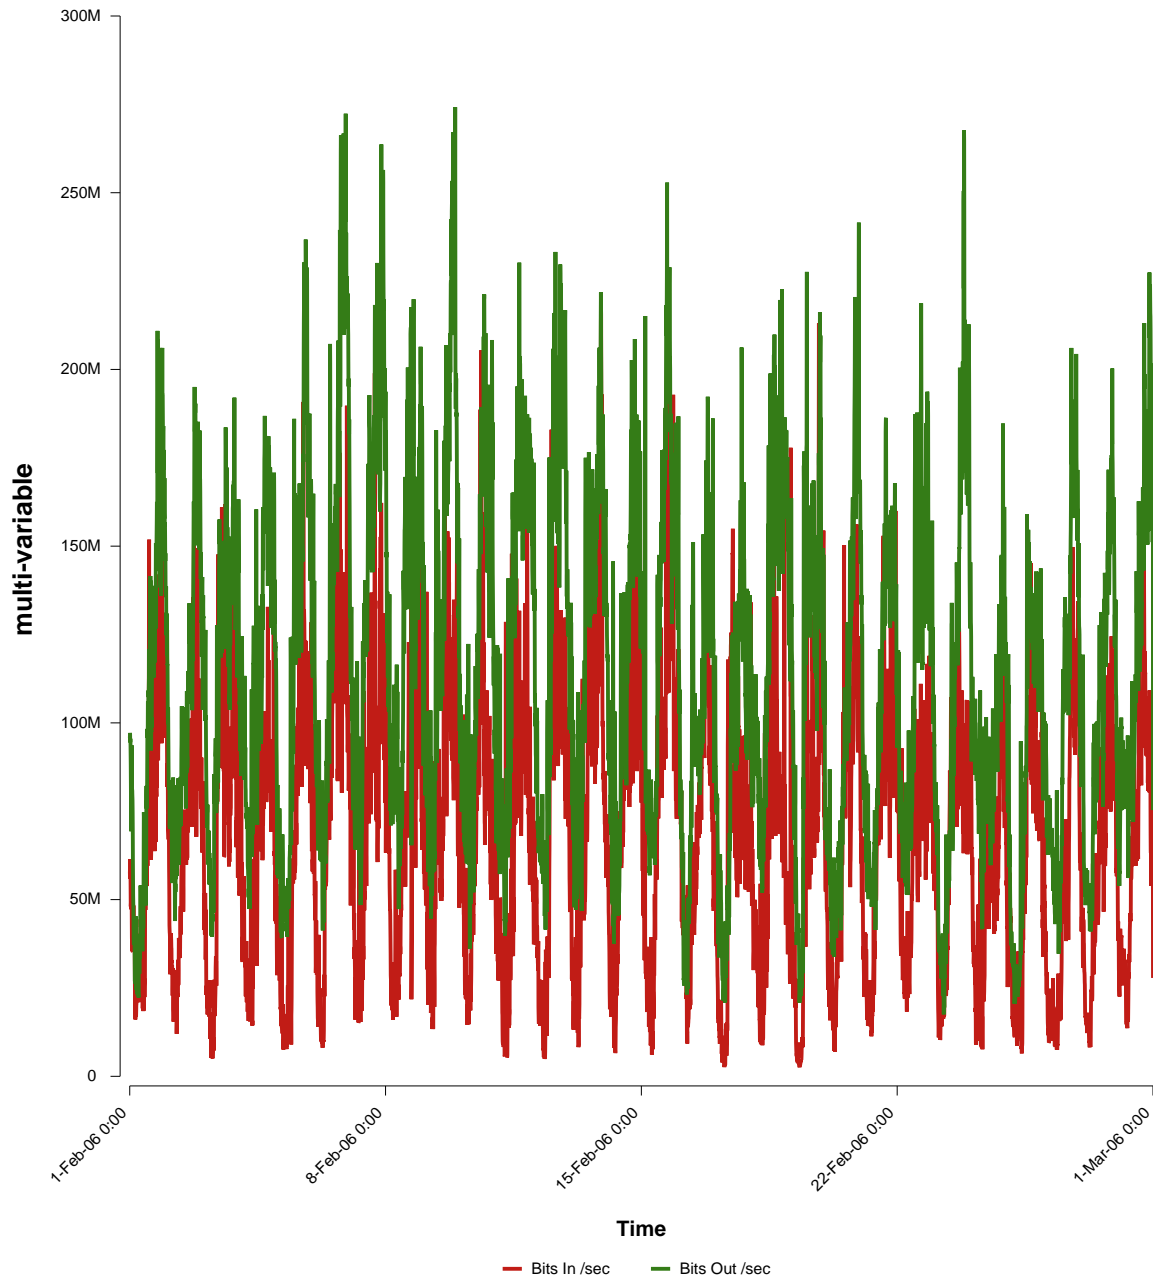

eHealth Trend Report

Divide by Time

SUNET-A-KALMAR-HIK

Auto Range: Last Month
From: 2006/02/01 00:00
To: 2006/02/28 23:59

Created: 2006/03/02 03:50:52