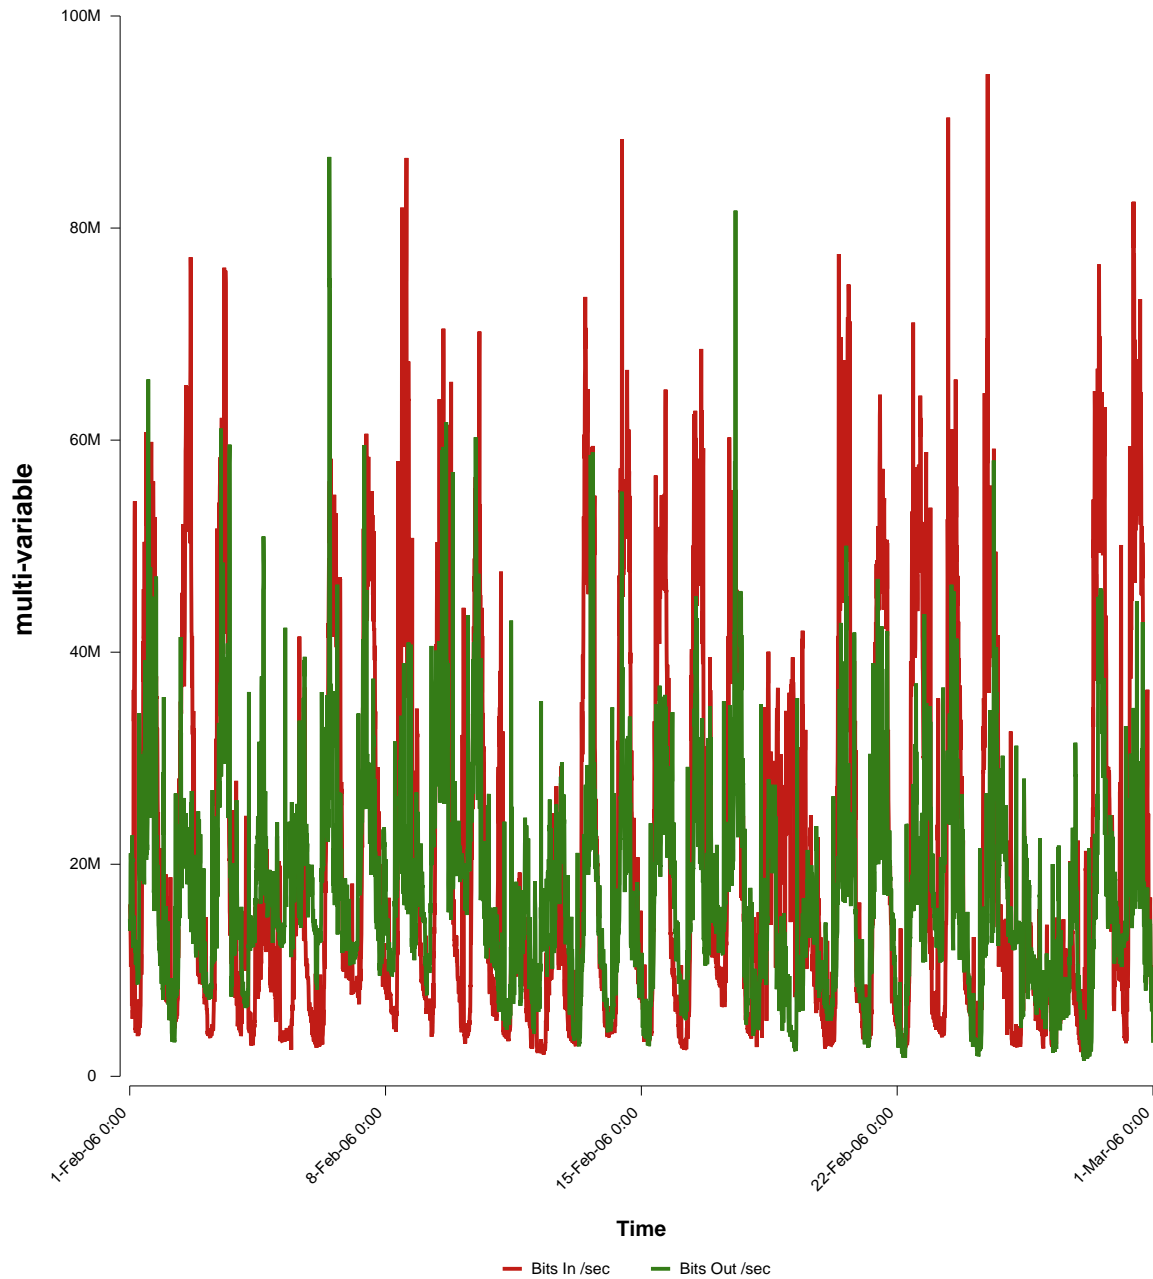

eHealth Trend Report

Divide by Time

SUNET-A-GBG-GU

Auto Range: Last Month
From: 2006/02/01 00:00
To: 2006/02/28 23:59

Created: 2006/03/02 03:40:49