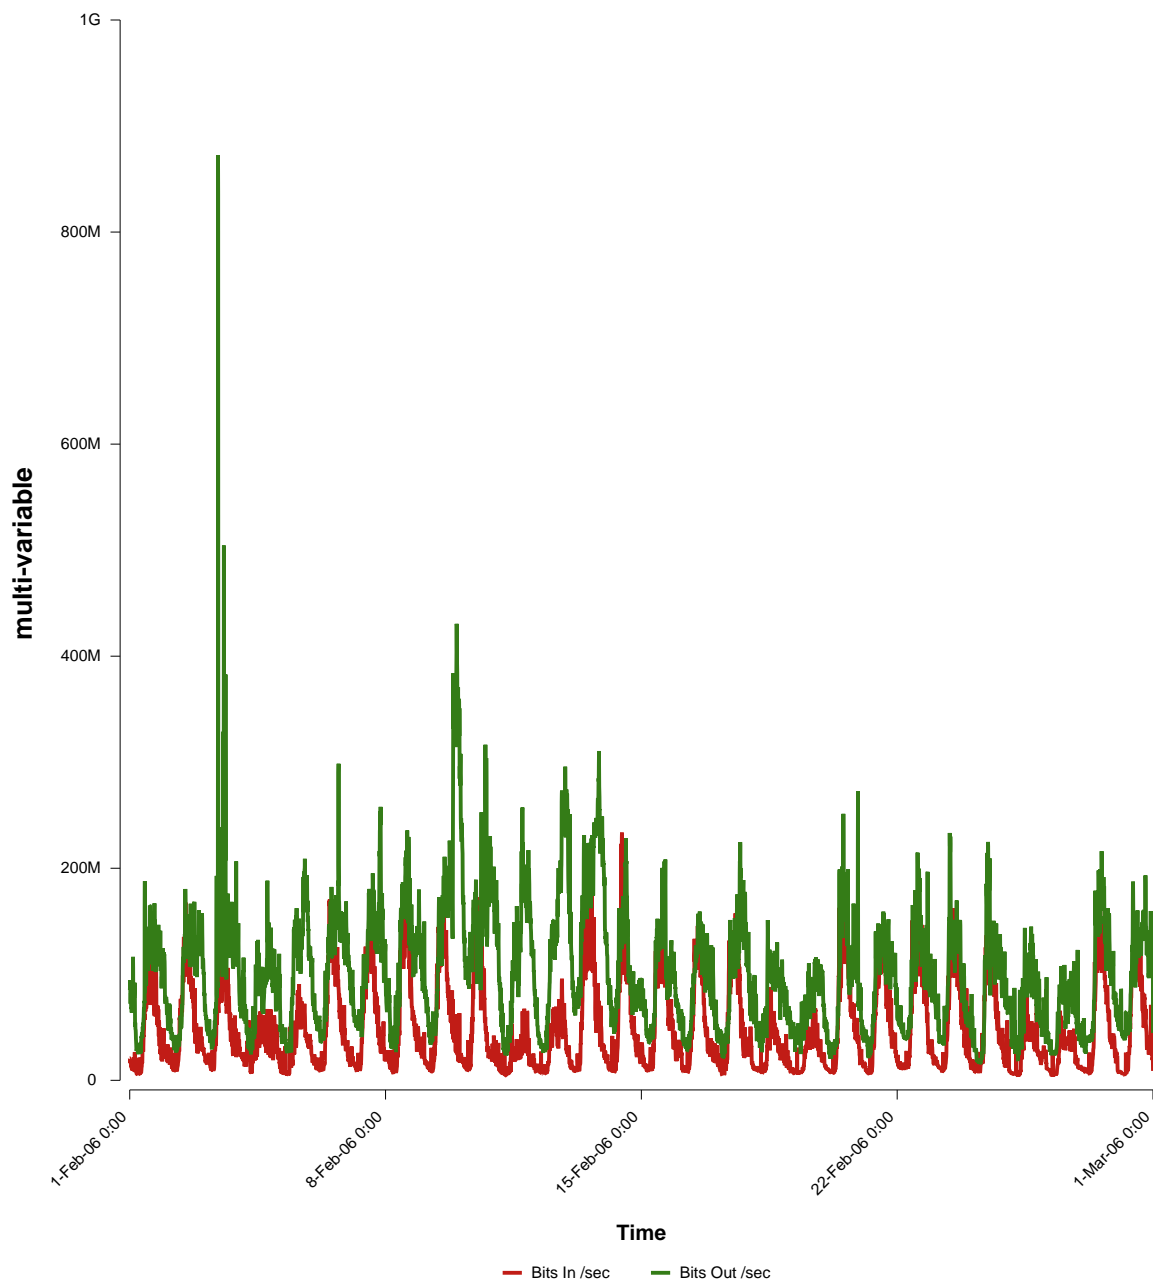

# eHealth Trend Report

Divide by Time

## SUNET-A-GBG-CHALMERS

Auto Range: Last Month  
From: 2006/02/01 00:00  
To: 2006/02/28 23:59

Created: 2006/03/02 03:30:50