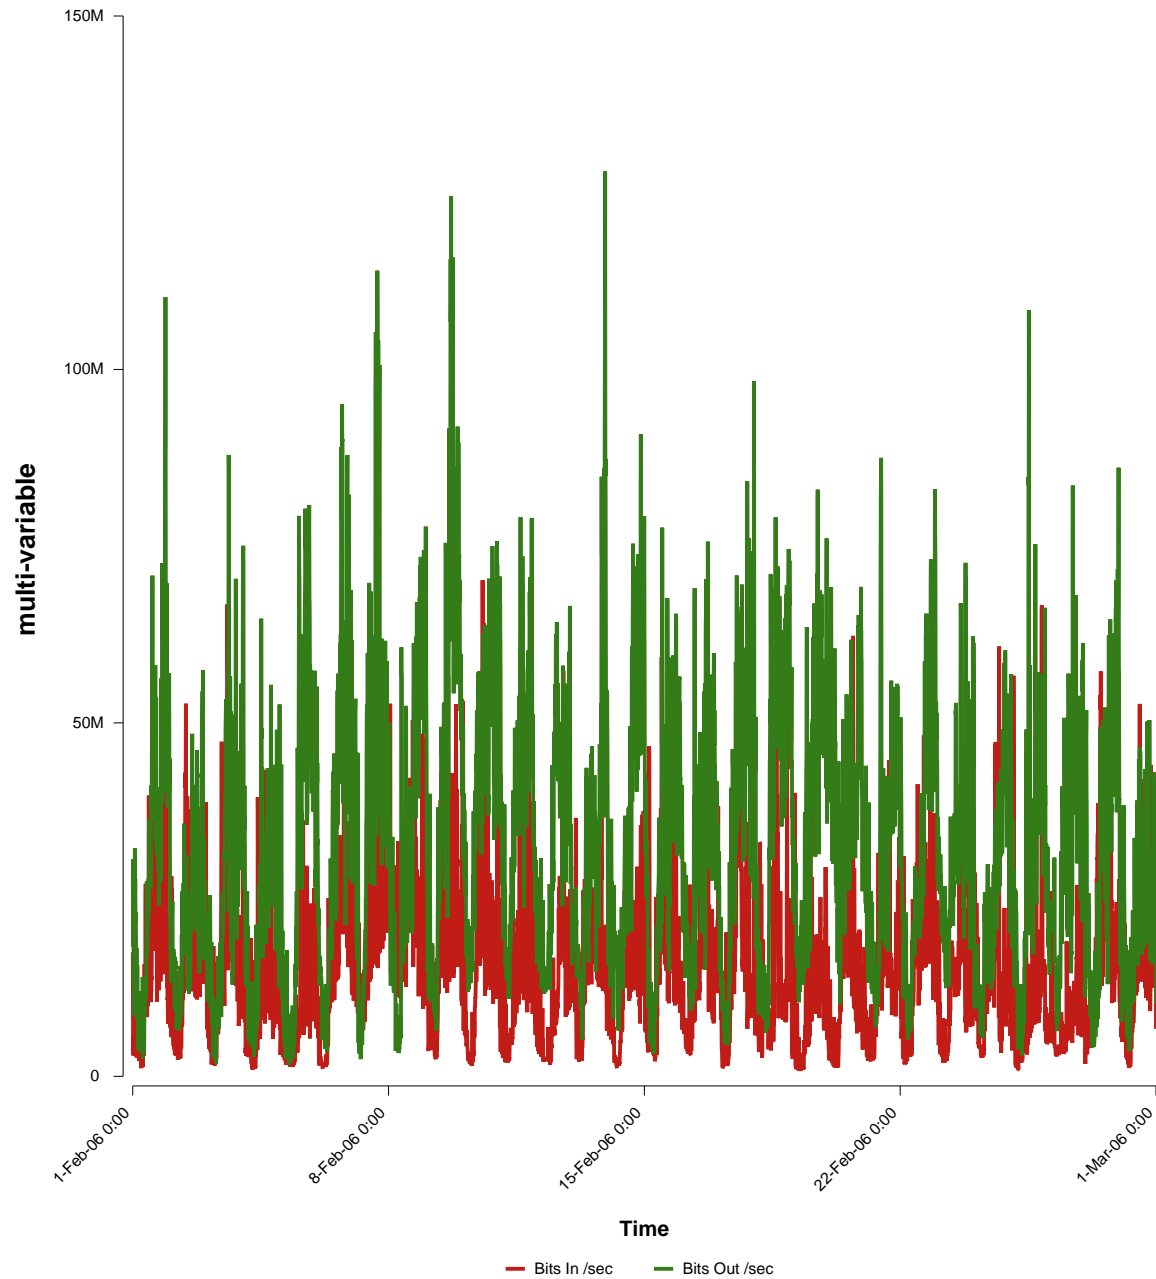

# eHealth Trend Report

Divide by Time

## SUNET-A-GAVLE-HIG

Auto Range: Last Month  
From: 2006/02/01 00:00  
To: 2006/02/28 23:59

Created: 2006/03/02 03:21:26