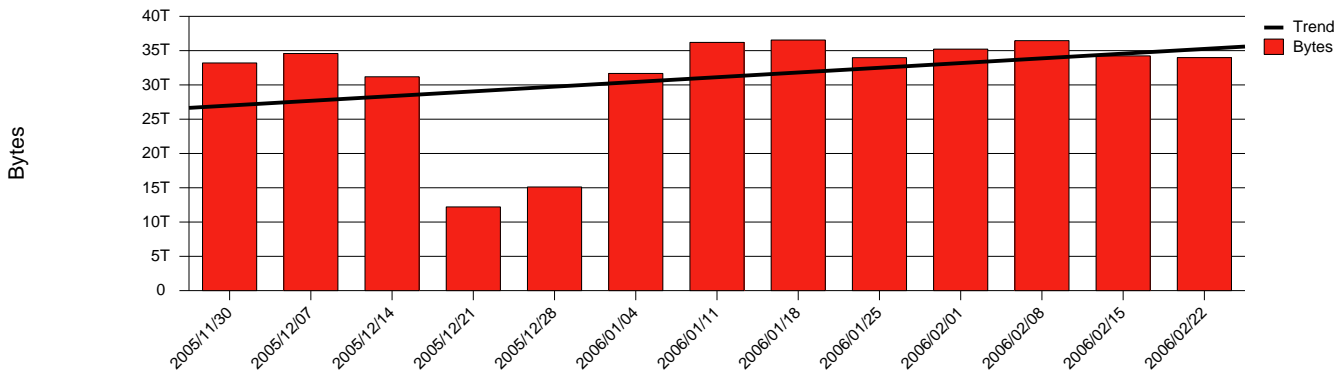

Monthly Health Report

Report for 2006/02/28, Subject: SUNET-A-VAXJO-VXU

LAN/WAN

Total Network Volume by Month

Total Network Volume by Week

Total Network Volume by Day

Situations to Watch

Rank	Element Name	Variable	Threshold	Monthly Average		Days to (from) Threshold
			Value	Actual	Predicted	
1	vxu2-SRP(Out)	Volume (Bandwidth %)	80.000	11.276	10.028	Increasing
2	vxu2-SRP(In)	Volume (Bandwidth %)	80.000	1.842	3.210	Increasing
3	vxu1-SRP(In)	Volume (Bandwidth %)	80.000	5.028	2.661	Decreasing
4	vxu1-SRP(In)	Errors (% Frames)	5.000	0.000	0.000	Decreasing
5	vxu1-SRP(Out)	Volume (Bandwidth %)	80.000	0.453	0.218	Decreasing
6	vxu2-SRP(In)	Errors (% Frames)	5.000	0.000	0.003	Decreasing