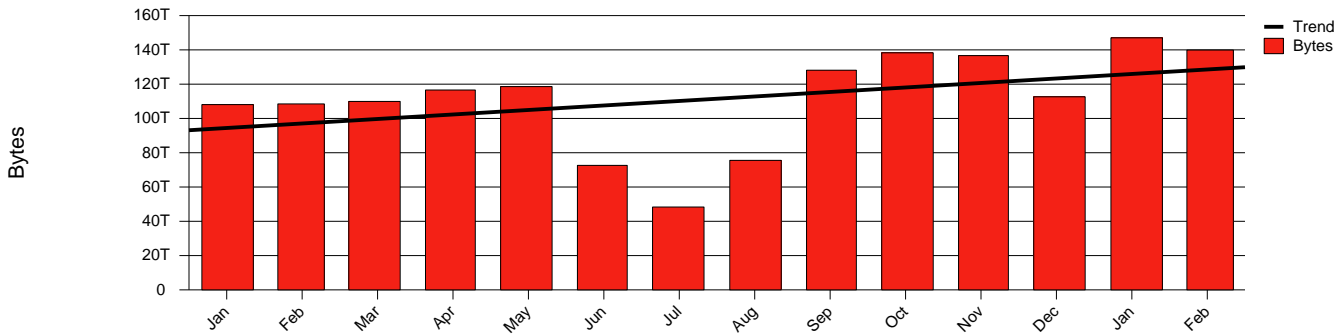

Monthly Health Report

Report for 2006/02/28, Subject: SUNET-A-VAXJO-VXU

LAN/WAN

Total Network Volume by Month

Total Network Volume by Week

Total Network Volume by Day

Situations to Watch

Rank	Element Name	Variable	Threshold	Monthly Average		Days to (from) Threshold
			Value	Actual	Predicted	
1	vxu2-SRP(Out)	Volume (Bandwidth %)	80.000	11.276	10.028	Increasing
2	vxu2-SRP(In)	Volume (Bandwidth %)	80.000	1.842	3.210	Increasing
3	vxu1-SRP(In)	Volume (Bandwidth %)	80.000	5.028	2.661	Decreasing
4	vxu1-SRP(In)	Errors (% Frames)	5.000	0.000	0.000	Decreasing
5	vxu1-SRP(Out)	Volume (Bandwidth %)	80.000	0.453	0.218	Decreasing
6	vxu2-SRP(In)	Errors (% Frames)	5.000	0.000	0.003	Decreasing