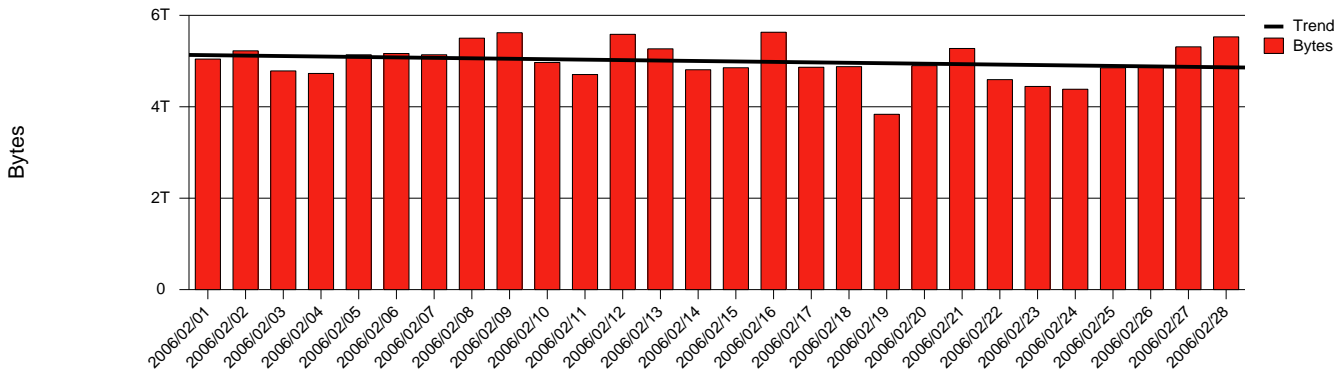

Monthly Health Report

Report for 2006/02/28, Subject: SUNET-A-VAXJO-VXU

LAN/WAN

Total Network Volume by Month

Total Network Volume by Week

Total Network Volume by Day

Situations to Watch

Rank	Element Name	Variable	Threshold	Monthly Average		Days to (from) Threshold
			Value	Actual	Predicted	
1	vxu2-SRP(Out)	Volume (Bandwidth %)	80.000	11.276	10.028	Increasing
2	vxu2-SRP(In)	Volume (Bandwidth %)	80.000	1.842	3.210	Increasing
3	vxu1-SRP(In)	Volume (Bandwidth %)	80.000	5.028	2.661	Decreasing
4	vxu1-SRP(In)	Errors (% Frames)	5.000	0.000	0.000	Decreasing
5	vxu1-SRP(Out)	Volume (Bandwidth %)	80.000	0.453	0.218	Decreasing
6	vxu2-SRP(In)	Errors (% Frames)	5.000	0.000	0.003	Decreasing