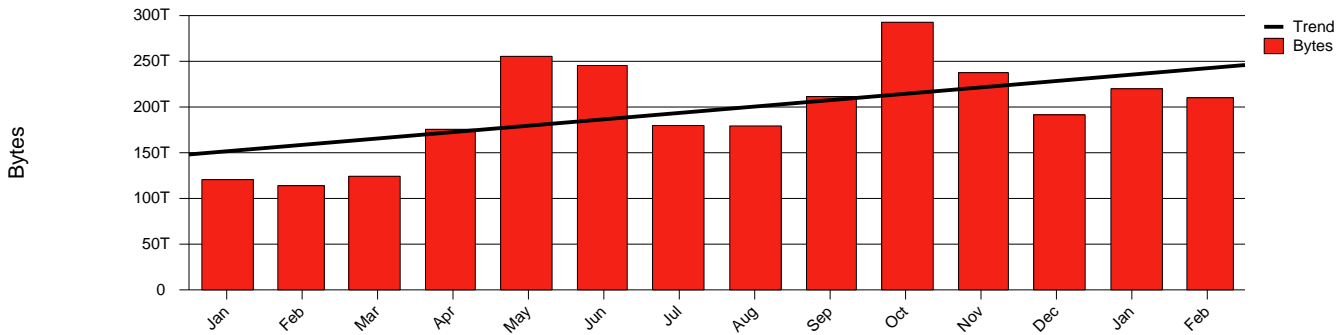

Monthly Health Report

Report for 2006/02/28, Subject: SUNET-A-UMEA-UMU

LAN/WAN

Total Network Volume by Month

Total Network Volume by Week

Total Network Volume by Day

Situations to Watch

Rank	Element Name	Variable	Threshold	Monthly Average		Days to (from) Threshold
			Value	Actual	Predicted	
1	umu1-SRP(Out)	Volume (Bandwidth %)	80.000	20.425	24.166	Increasing
2	umu1-SRP(In)	Volume (Bandwidth %)	80.000	7.510	6.519	Increasing
3	umu1-SRP(In)	Errors (% Frames)	5.000	0.000	0.000	Increasing
4	umu2-SRP(In)	Volume (Bandwidth %)	80.000	0.002	0.000	Decreasing
5	umu2-SRP(In)	Errors (% Frames)	5.000	0.000	0.002	Decreasing
6	umu2-SRP(Out)	Volume (Bandwidth %)	80.000	0.002	0.000	Decreasing