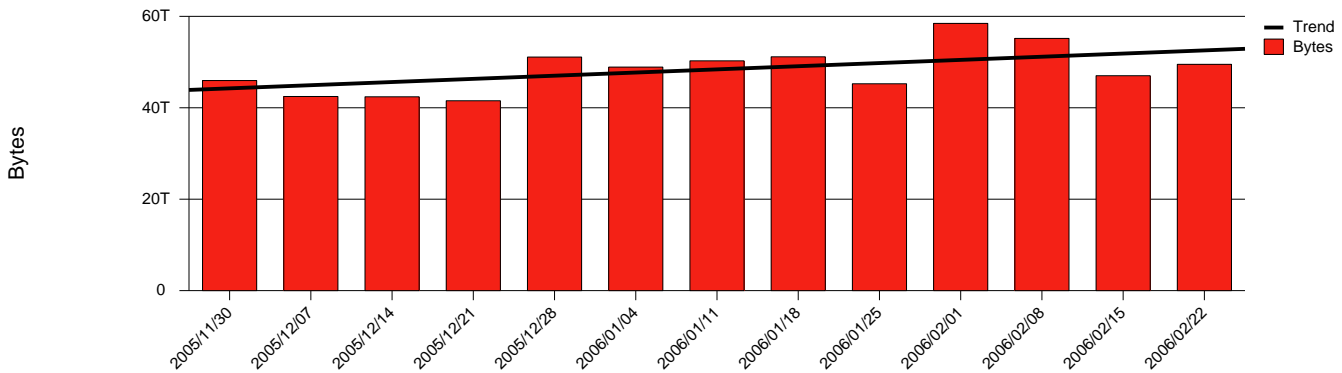

Monthly Health Report

Report for 2006/02/28, Subject: SUNET-A-UMEA-UMU

LAN/WAN

Total Network Volume by Month

Total Network Volume by Week

Total Network Volume by Day

Situations to Watch

Rank	Element Name	Variable	Threshold	Monthly Average		Days to (from) Threshold
			Value	Actual	Predicted	
1	umu1-SRP(Out)	Volume (Bandwidth %)	80.000	20.425	24.166	Increasing
2	umu1-SRP(In)	Volume (Bandwidth %)	80.000	7.510	6.519	Increasing
3	umu1-SRP(In)	Errors (% Frames)	5.000	0.000	0.000	Increasing
4	umu2-SRP(In)	Volume (Bandwidth %)	80.000	0.002	0.000	Decreasing
5	umu2-SRP(In)	Errors (% Frames)	5.000	0.000	0.002	Decreasing
6	umu2-SRP(Out)	Volume (Bandwidth %)	80.000	0.002	0.000	Decreasing