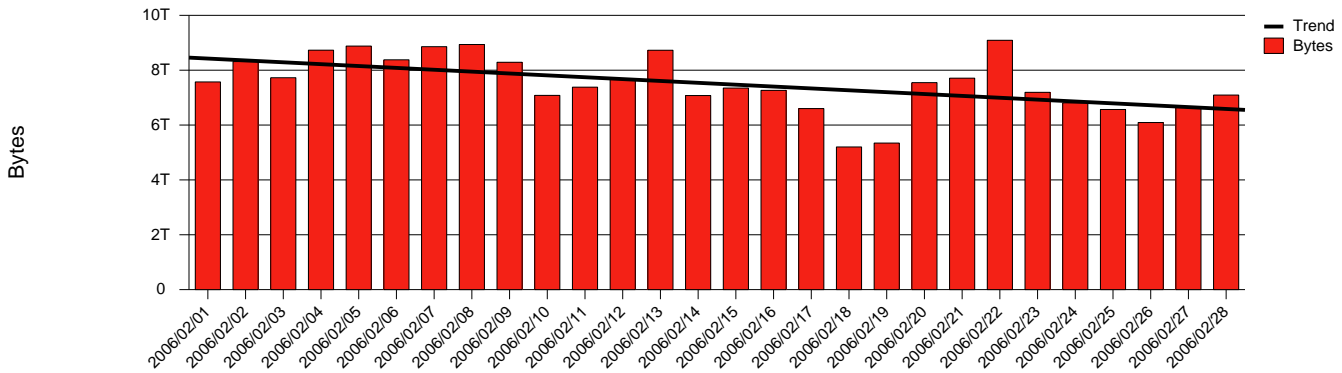

Monthly Health Report

Report for 2006/02/28, Subject: SUNET-A-UMEA-UMU

LAN/WAN

Total Network Volume by Month

Total Network Volume by Week

Total Network Volume by Day

Situations to Watch

Rank	Element Name	Variable	Threshold	Monthly Average		Days to (from) Threshold
			Value	Actual	Predicted	
1	umu1-SRP(Out)	Volume (Bandwidth %)	80.000	20.425	24.166	Increasing
2	umu1-SRP(In)	Volume (Bandwidth %)	80.000	7.510	6.519	Increasing
3	umu1-SRP(In)	Errors (% Frames)	5.000	0.000	0.000	Increasing
4	umu2-SRP(In)	Volume (Bandwidth %)	80.000	0.002	0.000	Decreasing
5	umu2-SRP(In)	Errors (% Frames)	5.000	0.000	0.002	Decreasing
6	umu2-SRP(Out)	Volume (Bandwidth %)	80.000	0.002	0.000	Decreasing