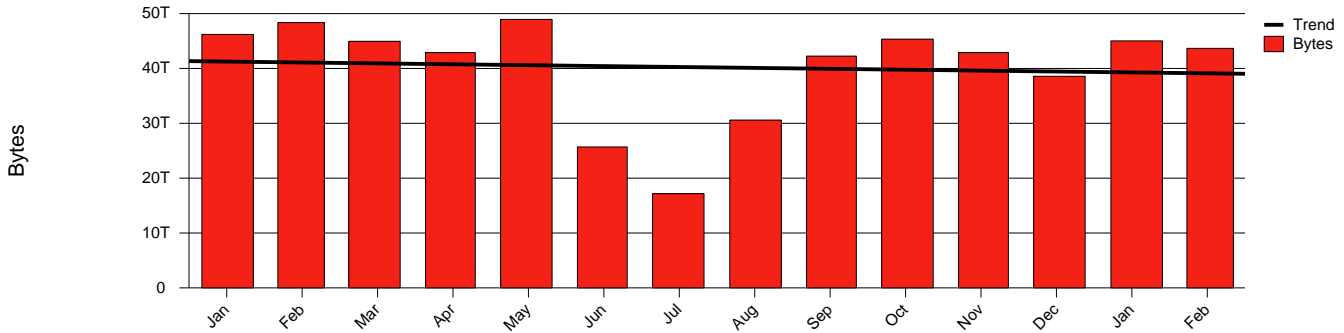

# Monthly Health Report

Report for 2006/02/28, Subject: SUNET-A-SKOVDE-HIS

LAN/WAN

Total Network Volume by Month

Total Network Volume by Week

Total Network Volume by Day

Situations to Watch

Rank	Element Name	Variable	Threshold	Monthly Average		Days to (from) Threshold
			Value	Actual	Predicted	
1	his1-SRP(Out)	Volume (Bandwidth %)	80.000	4.035	3.660	Increasing
2	his1-SRP(In)	Volume (Bandwidth %)	80.000	1.767	1.506	Decreasing
3	his1-SRP(In)	Errors (% Frames)	5.000	0.000	0.000	Decreasing
4	his2-SRP(In)	Volume (Bandwidth %)	80.000	0.003	0.002	Decreasing
5	his2-SRP(In)	Errors (% Frames)	5.000	0.001	0.000	Decreasing
6	his2-SRP(Out)	Volume (Bandwidth %)	80.000	0.001	0.000	Decreasing