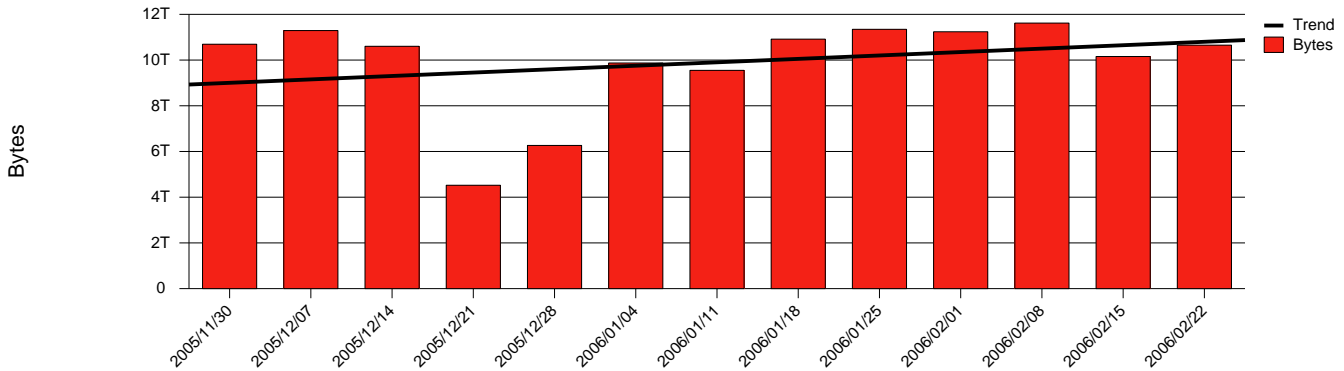

# Monthly Health Report

Report for 2006/02/28, Subject: SUNET-A-SKOVDE-HIS

LAN/WAN

Total Network Volume by Month

Total Network Volume by Week

Total Network Volume by Day

Situations to Watch

Rank	Element Name	Variable	Threshold	Monthly Average		Days to (from) Threshold
			Value	Actual	Predicted	
1	his1-SRP(Out)	Volume (Bandwidth %)	80.000	4.035	3.660	Increasing
2	his1-SRP(In)	Volume (Bandwidth %)	80.000	1.767	1.506	Decreasing
3	his1-SRP(In)	Errors (% Frames)	5.000	0.000	0.000	Decreasing
4	his2-SRP(In)	Volume (Bandwidth %)	80.000	0.003	0.002	Decreasing
5	his2-SRP(In)	Errors (% Frames)	5.000	0.001	0.000	Decreasing
6	his2-SRP(Out)	Volume (Bandwidth %)	80.000	0.001	0.000	Decreasing