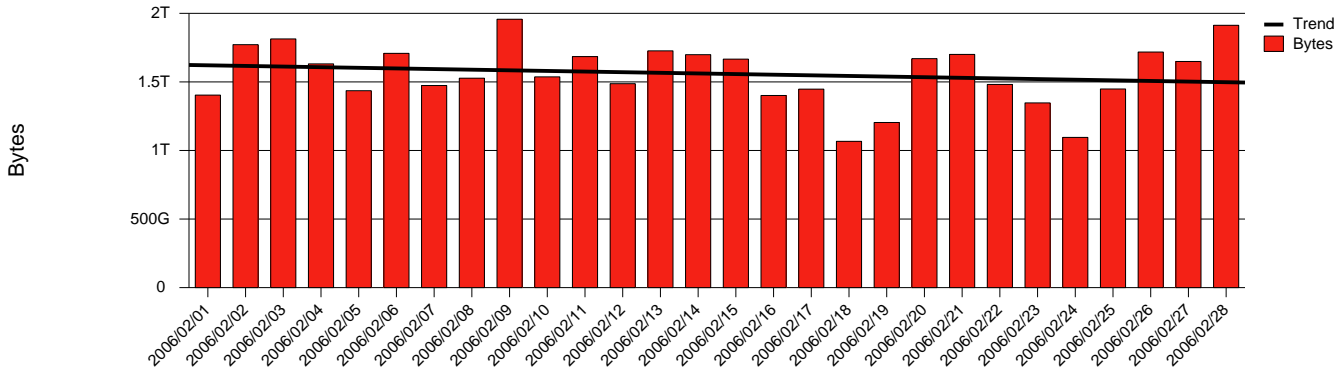

# Monthly Health Report

Report for 2006/02/28, Subject: SUNET-A-SKOVDE-HIS

LAN/WAN

Total Network Volume by Month

Total Network Volume by Week

Total Network Volume by Day

Situations to Watch

Rank	Element Name	Variable	Threshold	Monthly Average		Days to (from) Threshold
			Value	Actual	Predicted	
1	his1-SRP(Out)	Volume (Bandwidth %)	80.000	4.035	3.660	Increasing
2	his1-SRP(In)	Volume (Bandwidth %)	80.000	1.767	1.506	Decreasing
3	his1-SRP(In)	Errors (% Frames)	5.000	0.000	0.000	Decreasing
4	his2-SRP(In)	Volume (Bandwidth %)	80.000	0.003	0.002	Decreasing
5	his2-SRP(In)	Errors (% Frames)	5.000	0.001	0.000	Decreasing
6	his2-SRP(Out)	Volume (Bandwidth %)	80.000	0.001	0.000	Decreasing