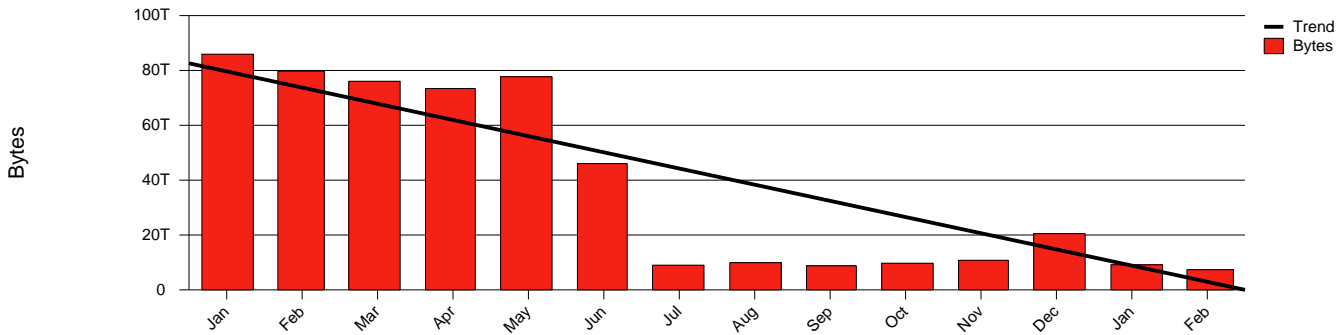

Monthly Health Report

Report for 2006/02/28, Subject: SUNET-A-OREBRO-ORU

LAN/WAN

Total Network Volume by Month

Total Network Volume by Week

Total Network Volume by Day

Situations to Watch

Rank	Element Name	Variable	Threshold	Monthly Average		Days to (from) Threshold
			Value	Actual	Predicted	
1	oru2-SRP(In)	Errors (% Frames)	5.000	0.003	0.002	Increasing
2	oru1-SRP(In)	Volume (Bandwidth %)	80.000	0.478	0.000	Decreasing
3	oru1-SRP(In)	Errors (% Frames)	5.000	0.000	0.000	Decreasing
4	oru1-SRP(Out)	Volume (Bandwidth %)	80.000	0.497	0.000	Decreasing
5	oru2-SRP(In)	Volume (Bandwidth %)	80.000	0.004	0.066	Decreasing
6	oru2-SRP(Out)	Volume (Bandwidth %)	80.000	0.000	0.000	Decreasing