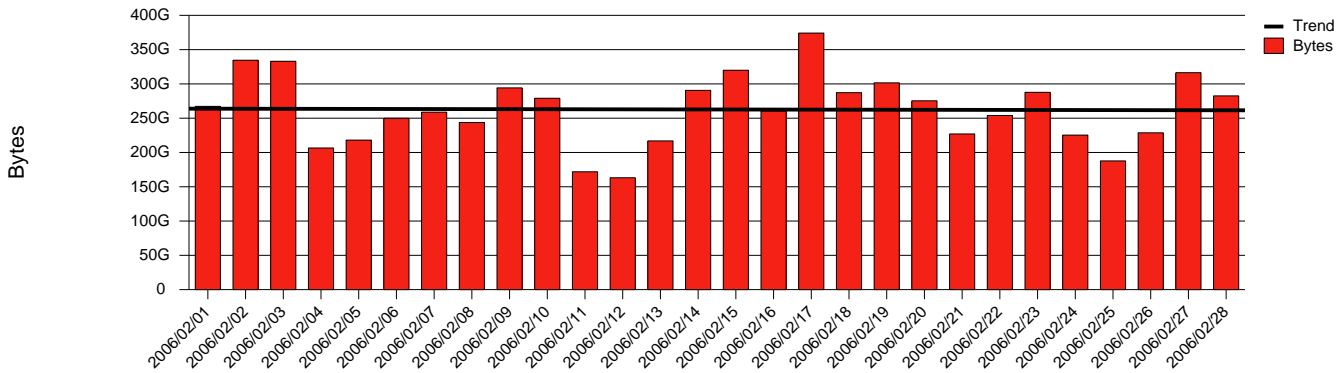

Monthly Health Report

Report for 2006/02/28, Subject: SUNET-A-OREBRO-ORU

LAN/WAN

Total Network Volume by Month

Total Network Volume by Week

Total Network Volume by Day

Situations to Watch

Rank	Element Name	Variable	Threshold	Monthly Average		Days to (from) Threshold
			Value	Actual	Predicted	
1	oru2-SRP(In)	Errors (% Frames)	5.000	0.003	0.002	Increasing
2	oru1-SRP(In)	Volume (Bandwidth %)	80.000	0.478	0.000	Decreasing
3	oru1-SRP(In)	Errors (% Frames)	5.000	0.000	0.000	Decreasing
4	oru1-SRP(Out)	Volume (Bandwidth %)	80.000	0.497	0.000	Decreasing
5	oru2-SRP(In)	Volume (Bandwidth %)	80.000	0.004	0.066	Decreasing
6	oru2-SRP(Out)	Volume (Bandwidth %)	80.000	0.000	0.000	Decreasing