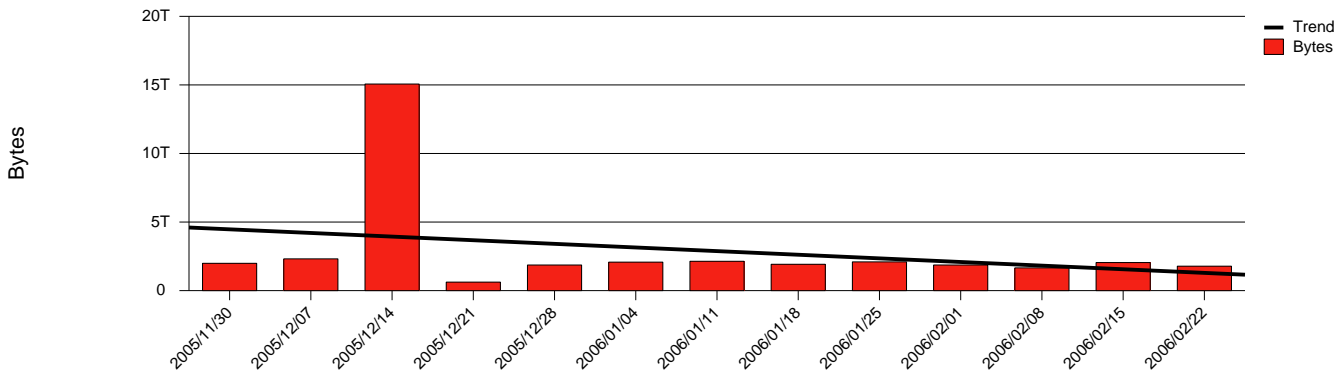

Monthly Health Report

Report for 2006/02/28, Subject: SUNET-A-OREBRO-ORU

LAN/WAN

Total Network Volume by Month

Total Network Volume by Week

Total Network Volume by Day

Situations to Watch

Rank	Element Name	Variable	Threshold	Monthly Average		Days to (from) Threshold
			Value	Actual	Predicted	
1	oru2-SRP(In)	Errors (% Frames)	5.000	0.003	0.002	Increasing
2	oru1-SRP(In)	Volume (Bandwidth %)	80.000	0.478	0.000	Decreasing
3	oru1-SRP(In)	Errors (% Frames)	5.000	0.000	0.000	Decreasing
4	oru1-SRP(Out)	Volume (Bandwidth %)	80.000	0.497	0.000	Decreasing
5	oru2-SRP(In)	Volume (Bandwidth %)	80.000	0.004	0.066	Decreasing
6	oru2-SRP(Out)	Volume (Bandwidth %)	80.000	0.000	0.000	Decreasing