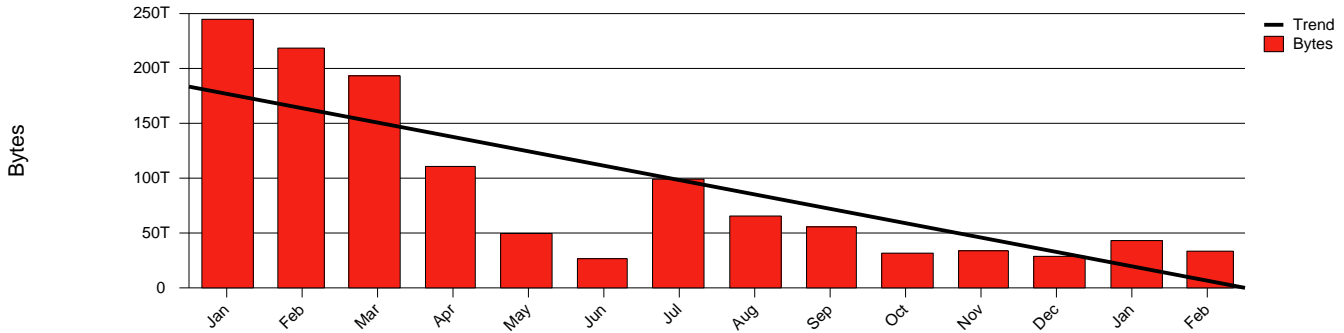

Monthly Health Report

Report for 2006/02/28, Subject: SUNET-A-LINKOPING-LIU

LAN/WAN

Total Network Volume by Month

Total Network Volume by Week

Total Network Volume by Day

Situations to Watch

Rank	Element Name	Variable	Threshold	Monthly Average		Days to (from)
			Value	Actual	Predicted	Threshold
1	liu1-SRP(Out)	Volume (Bandwidth %)	80.000	0.001	0.002	Increasing
2	liu2-SRP(In)	Volume (Bandwidth %)	80.000	2.034	0.410	Decreasing
3	liu2-SRP(In)	Errors (% Frames)	5.000	0.000	0.000	Decreasing
4	liu2-SRP(Out)	Volume (Bandwidth %)	80.000	2.411	0.000	Decreasing
5	liu1-SRP(In)	Volume (Bandwidth %)	80.000	0.002	0.002	Decreasing
6	liu1-SRP(In)	Errors (% Frames)	5.000	0.001	0.000	Decreasing