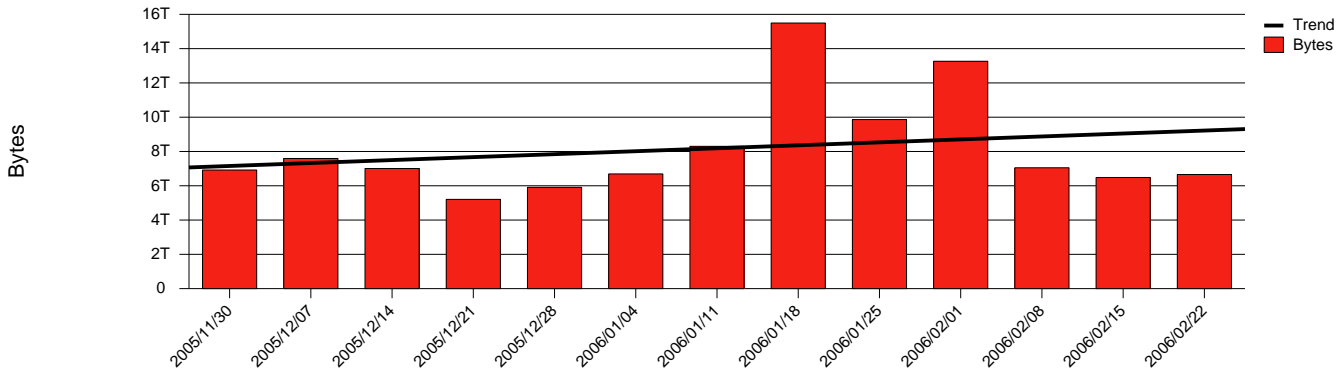

Monthly Health Report

Report for 2006/02/28, Subject: SUNET-A-LINKOPING-LIU

LAN/WAN

Total Network Volume by Month

Total Network Volume by Week

Total Network Volume by Day

Situations to Watch

Rank	Element Name	Variable	Threshold	Monthly Average		Days to (from)
			Value	Actual	Predicted	Threshold
1	liu1-SRP(Out)	Volume (Bandwidth %)	80.000	0.001	0.002	Increasing
2	liu2-SRP(In)	Volume (Bandwidth %)	80.000	2.034	0.410	Decreasing
3	liu2-SRP(In)	Errors (% Frames)	5.000	0.000	0.000	Decreasing
4	liu2-SRP(Out)	Volume (Bandwidth %)	80.000	2.411	0.000	Decreasing
5	liu1-SRP(In)	Volume (Bandwidth %)	80.000	0.002	0.002	Decreasing
6	liu1-SRP(In)	Errors (% Frames)	5.000	0.001	0.000	Decreasing