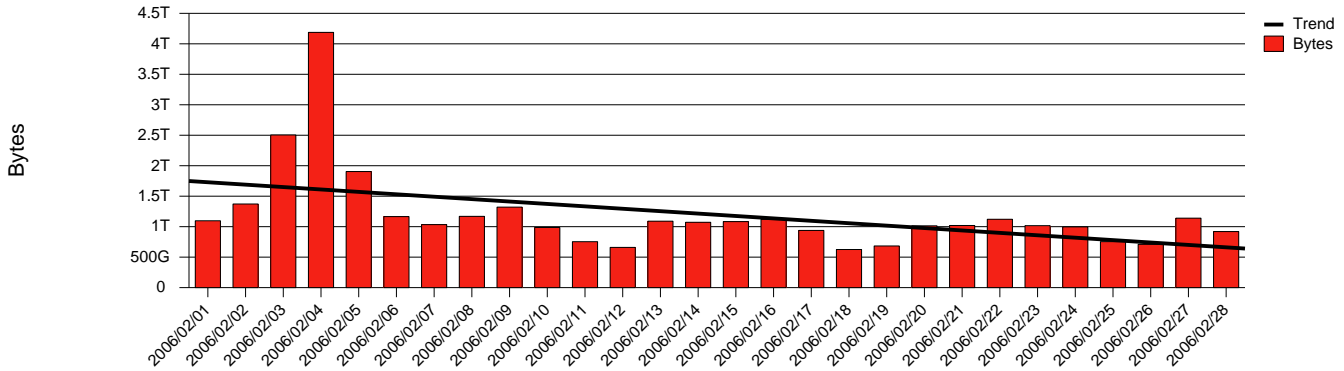

Monthly Health Report

Report for 2006/02/28, Subject: SUNET-A-LINKOPING-LIU

LAN/WAN

Total Network Volume by Month

Total Network Volume by Week

Total Network Volume by Day

Situations to Watch

Rank	Element Name	Variable	Threshold	Monthly Average		Days to (from)
			Value	Actual	Predicted	Threshold
1	liu1-SRP(Out)	Volume (Bandwidth %)	80.000	0.001	0.002	Increasing
2	liu2-SRP(In)	Volume (Bandwidth %)	80.000	2.034	0.410	Decreasing
3	liu2-SRP(In)	Errors (% Frames)	5.000	0.000	0.000	Decreasing
4	liu2-SRP(Out)	Volume (Bandwidth %)	80.000	2.411	0.000	Decreasing
5	liu1-SRP(In)	Volume (Bandwidth %)	80.000	0.002	0.002	Decreasing
6	liu1-SRP(In)	Errors (% Frames)	5.000	0.001	0.000	Decreasing