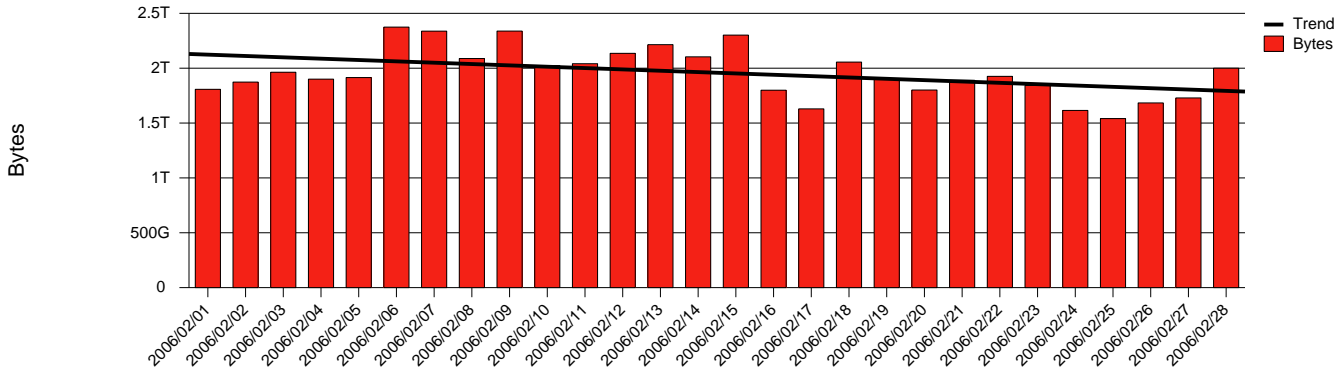

Monthly Health Report

Report for 2006/02/28, Subject: SUNET-A-KALMAR-HIK

LAN/WAN

Total Network Volume by Month

Total Network Volume by Week

Total Network Volume by Day

Situations to Watch

Rank	Element Name	Variable	Threshold	Monthly Average		Days to (from)
			Value	Actual	Predicted	Threshold
1	hik1-SRP(Out)	Volume (Bandwidth %)	80.000	4.313	3.097	Increasing
2	hik1-SRP(In)	Volume (Bandwidth %)	80.000	2.697	2.098	Increasing
3	hik2-SRP(Out)	Volume (Bandwidth %)	80.000	0.278	0.275	Increasing
4	hik1-SRP(In)	Discards (% Frames)	10.000	0.000	0.000	Decreasing
5	hik1-SRP(In)	Errors (% Frames)	5.000	0.000	0.000	Decreasing
6	hik2-SRP(In)	Volume (Bandwidth %)	80.000	0.003	0.002	Decreasing
7	hik2-SRP(In)	Errors (% Frames)	5.000	0.000	0.015	Decreasing