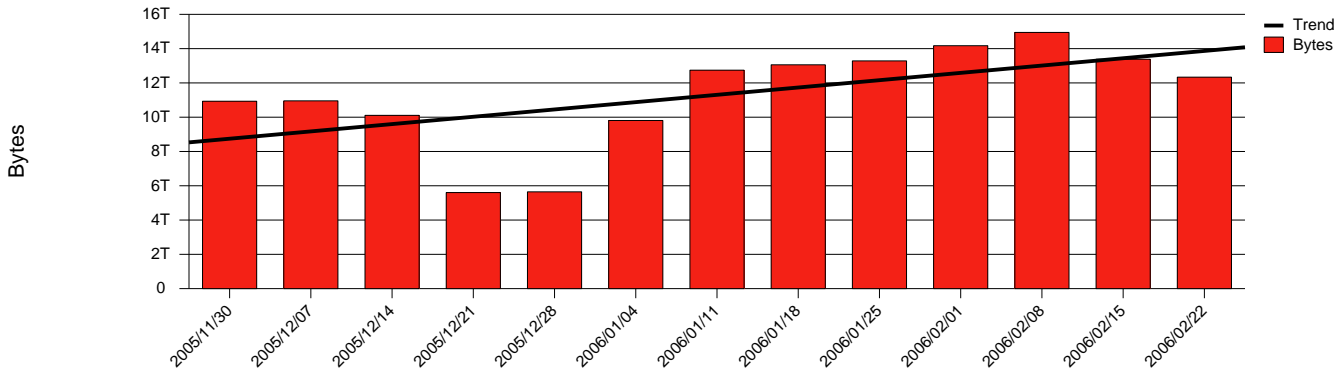

Monthly Health Report

Report for 2006/02/28, Subject: SUNET-A-KALMAR-HIK

LAN/WAN

Total Network Volume by Month

Total Network Volume by Week

Total Network Volume by Day

Situations to Watch

Rank	Element Name	Variable	Threshold	Monthly Average		Days to (from)
			Value	Actual	Predicted	Threshold
1	hik1-SRP(Out)	Volume (Bandwidth %)	80.000	4.313	3.097	Increasing
2	hik1-SRP(In)	Volume (Bandwidth %)	80.000	2.697	2.098	Increasing
3	hik2-SRP(Out)	Volume (Bandwidth %)	80.000	0.278	0.275	Increasing
4	hik1-SRP(In)	Discards (% Frames)	10.000	0.000	0.000	Decreasing
5	hik1-SRP(In)	Errors (% Frames)	5.000	0.000	0.000	Decreasing
6	hik2-SRP(In)	Volume (Bandwidth %)	80.000	0.003	0.002	Decreasing
7	hik2-SRP(In)	Errors (% Frames)	5.000	0.000	0.015	Decreasing