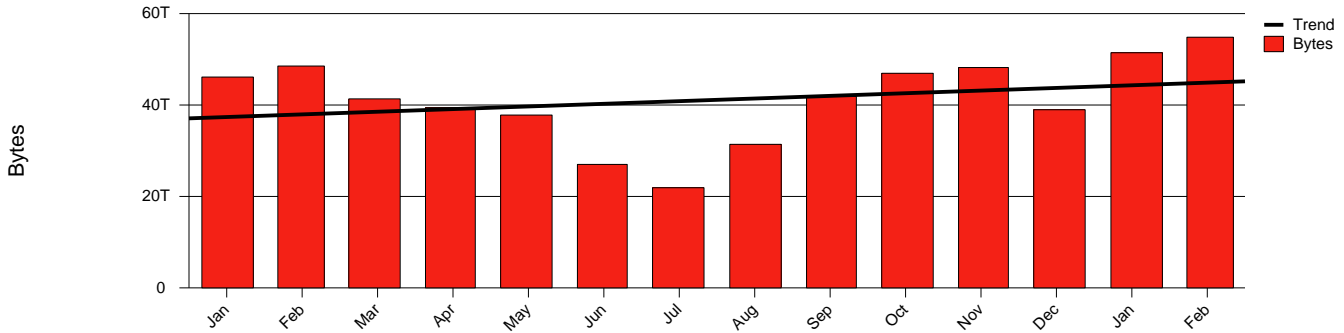

Monthly Health Report

Report for 2006/02/28, Subject: SUNET-A-KALMAR-HIK

LAN/WAN

Total Network Volume by Month

Total Network Volume by Week

Total Network Volume by Day

Situations to Watch

Rank	Element Name	Variable	Threshold	Monthly Average		Days to (from)
			Value	Actual	Predicted	Threshold
1	hik1-SRP(Out)	Volume (Bandwidth %)	80.000	4.313	3.097	Increasing
2	hik1-SRP(In)	Volume (Bandwidth %)	80.000	2.697	2.098	Increasing
3	hik2-SRP(Out)	Volume (Bandwidth %)	80.000	0.278	0.275	Increasing
4	hik1-SRP(In)	Discards (% Frames)	10.000	0.000	0.000	Decreasing
5	hik1-SRP(In)	Errors (% Frames)	5.000	0.000	0.000	Decreasing
6	hik2-SRP(In)	Volume (Bandwidth %)	80.000	0.003	0.002	Decreasing
7	hik2-SRP(In)	Errors (% Frames)	5.000	0.000	0.015	Decreasing