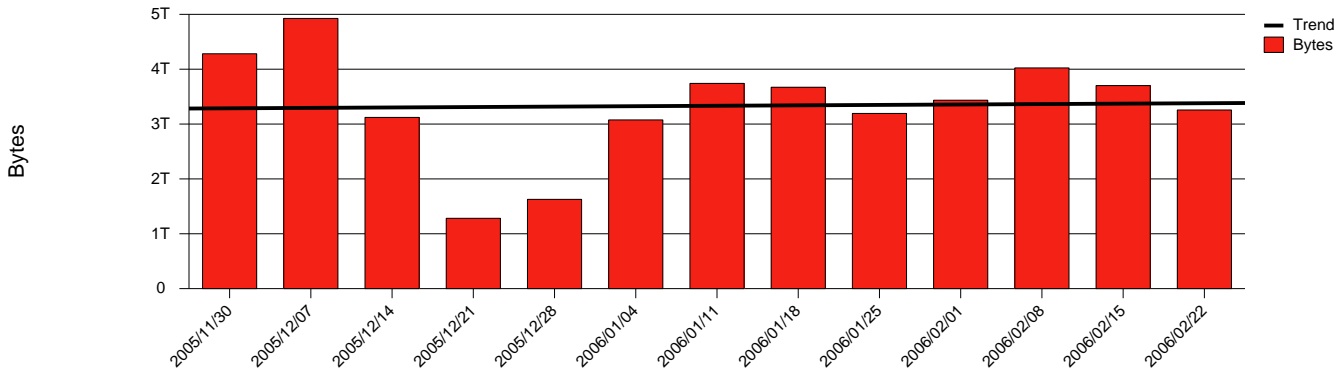

# Monthly Health Report

Report for 2006/02/28, Subject: SUNET-A-GAVLE-HIG

LAN/WAN

Total Network Volume by Month

Total Network Volume by Week

Total Network Volume by Day

Situations to Watch

Rank	Element Name	Variable	Threshold	Monthly Average		Days to (from) Threshold
			Value	Actual	Predicted	
1	hig2-SRP(In)	Volume (Bandwidth %)	80.000	0.063	0.277	Decreasing
2	hig2-SRP(In)	Errors (% Frames)	5.000	0.000	0.000	Decreasing
3	hig2-SRP(Out)	Volume (Bandwidth %)	80.000	0.225	0.492	Decreasing
4	hig1-SRP(In)	Volume (Bandwidth %)	80.000	0.541	0.464	Decreasing
5	hig1-SRP(In)	Errors (% Frames)	5.000	0.000	0.000	Decreasing
6	hig1-SRP(Out)	Volume (Bandwidth %)	80.000	1.088	1.126	Decreasing