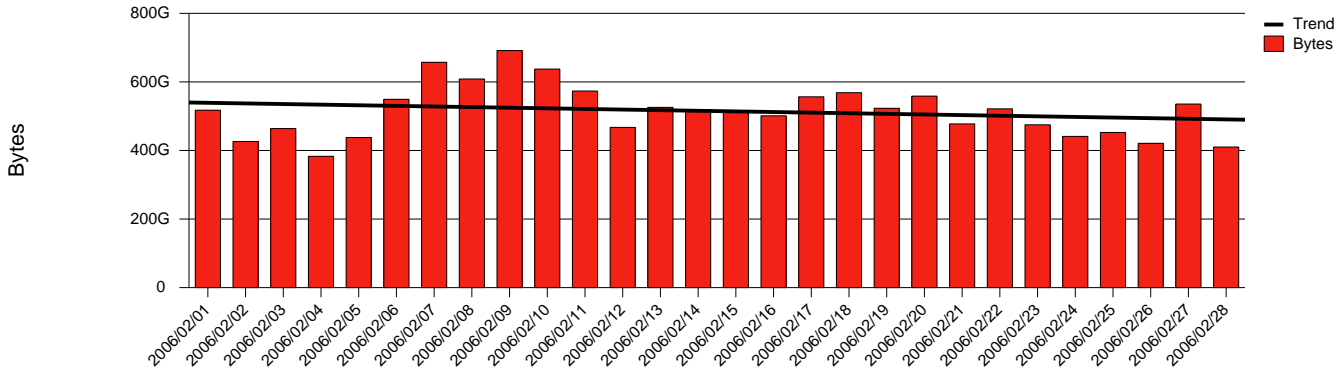

# Monthly Health Report

Report for 2006/02/28, Subject: SUNET-A-GAVLE-HIG

LAN/WAN

Total Network Volume by Month

Total Network Volume by Week

Total Network Volume by Day

Situations to Watch

Rank	Element Name	Variable	Threshold	Monthly Average		Days to (from) Threshold
			Value	Actual	Predicted	
1	hig2-SRP(In)	Volume (Bandwidth %)	80.000	0.063	0.277	Decreasing
2	hig2-SRP(In)	Errors (% Frames)	5.000	0.000	0.000	Decreasing
3	hig2-SRP(Out)	Volume (Bandwidth %)	80.000	0.225	0.492	Decreasing
4	hig1-SRP(In)	Volume (Bandwidth %)	80.000	0.541	0.464	Decreasing
5	hig1-SRP(In)	Errors (% Frames)	5.000	0.000	0.000	Decreasing
6	hig1-SRP(Out)	Volume (Bandwidth %)	80.000	1.088	1.126	Decreasing