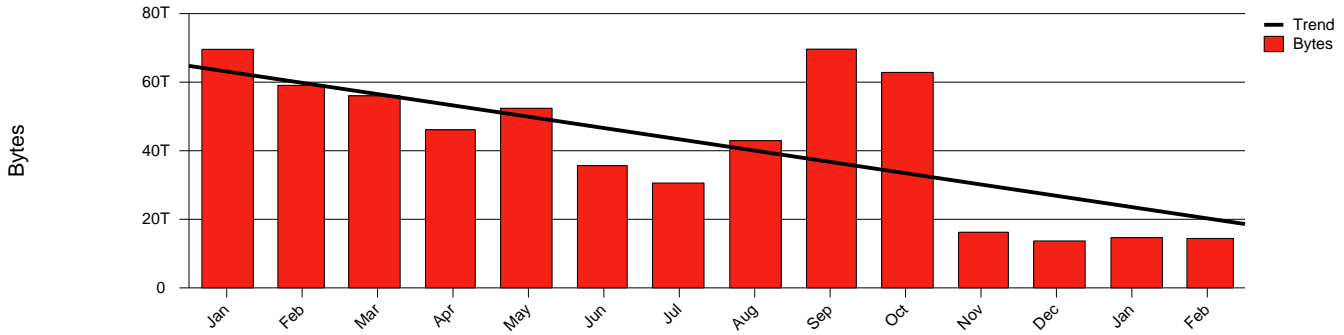

# Monthly Health Report

Report for 2006/02/28, Subject: SUNET-A-GAVLE-HIG

LAN/WAN

Total Network Volume by Month

Total Network Volume by Week

Total Network Volume by Day

Situations to Watch

Rank	Element Name	Variable	Threshold	Monthly Average		Days to (from) Threshold
			Value	Actual	Predicted	
1	hig2-SRP(In)	Volume (Bandwidth %)	80.000	0.063	0.277	Decreasing
2	hig2-SRP(In)	Errors (% Frames)	5.000	0.000	0.000	Decreasing
3	hig2-SRP(Out)	Volume (Bandwidth %)	80.000	0.225	0.492	Decreasing
4	hig1-SRP(In)	Volume (Bandwidth %)	80.000	0.541	0.464	Decreasing
5	hig1-SRP(In)	Errors (% Frames)	5.000	0.000	0.000	Decreasing
6	hig1-SRP(Out)	Volume (Bandwidth %)	80.000	1.088	1.126	Decreasing