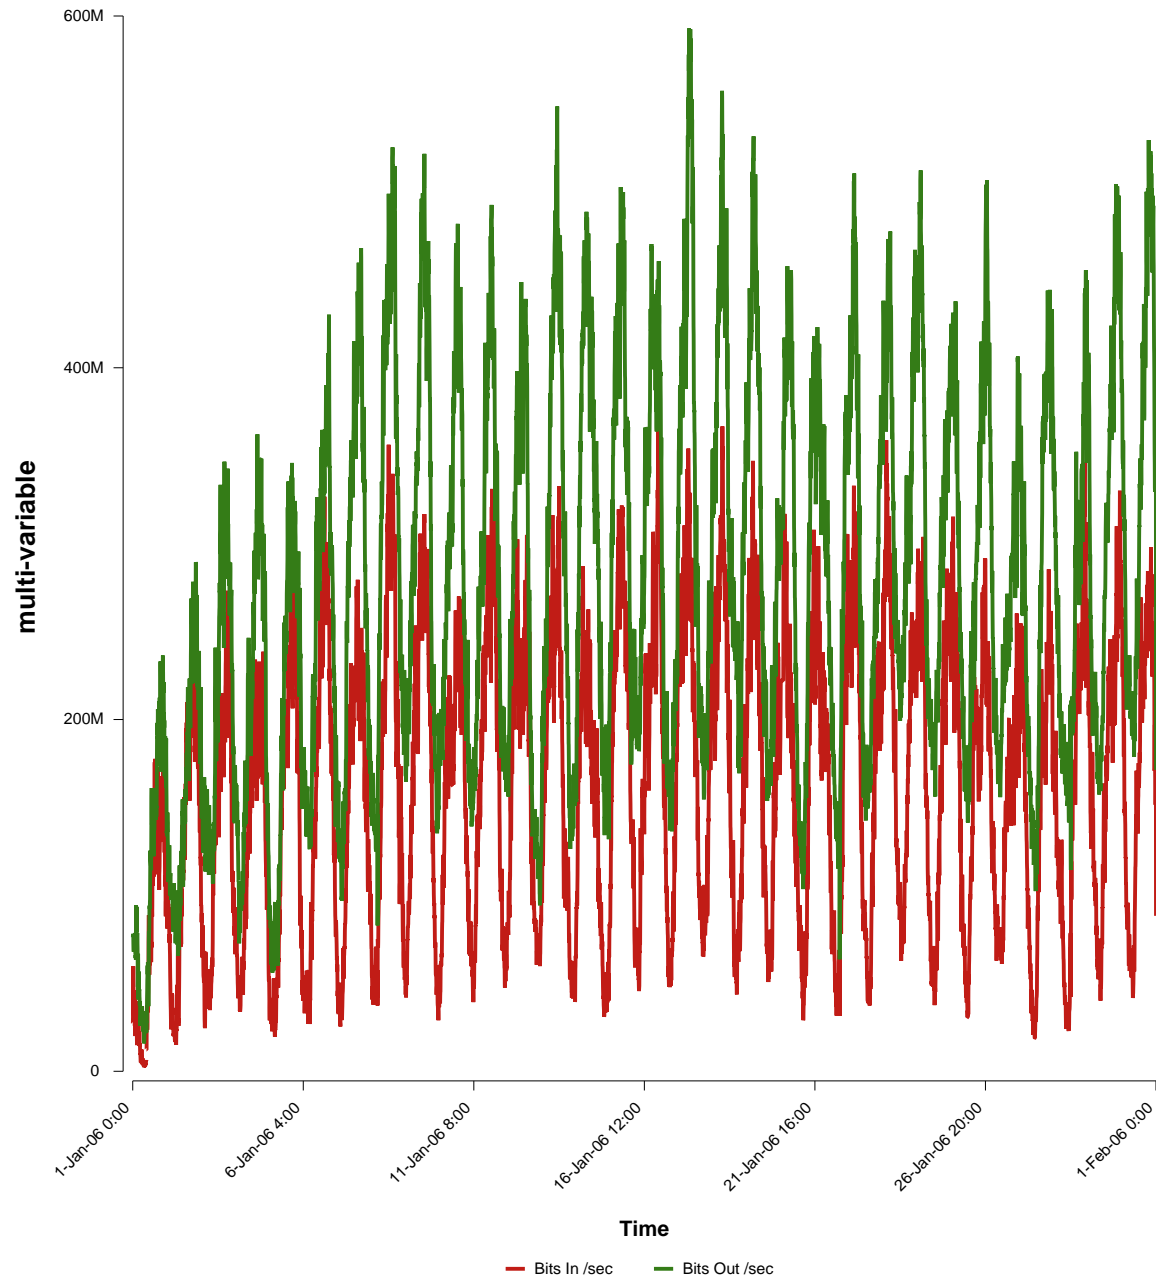

eHealth Trend Report

Divide by Time

SUNET-A-VAXJO-VXU

Auto Range: Last Month
From: 2006/01/01 00:00
To: 2006/01/31 23:59

Created: 2006/02/02 07:30:29