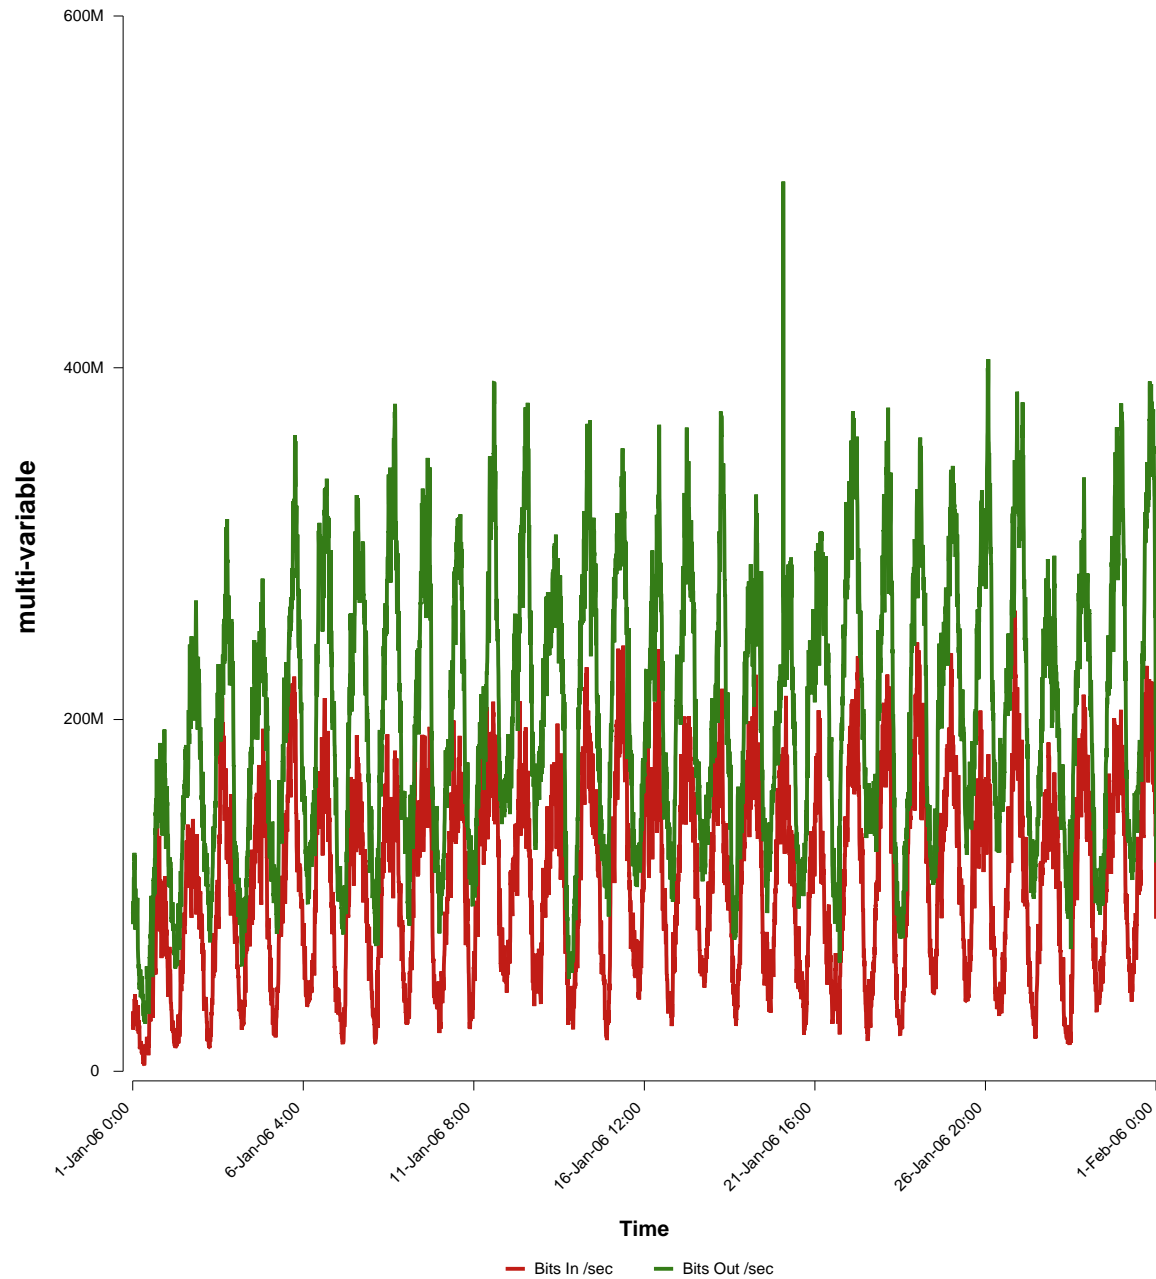

eHealth Trend Report

Divide by Time

SUNET-A-VASTERAS-MDH

Auto Range: Last Month
From: 2006/01/01 00:00
To: 2006/01/31 23:59

Created: 2006/02/02 07:21:03