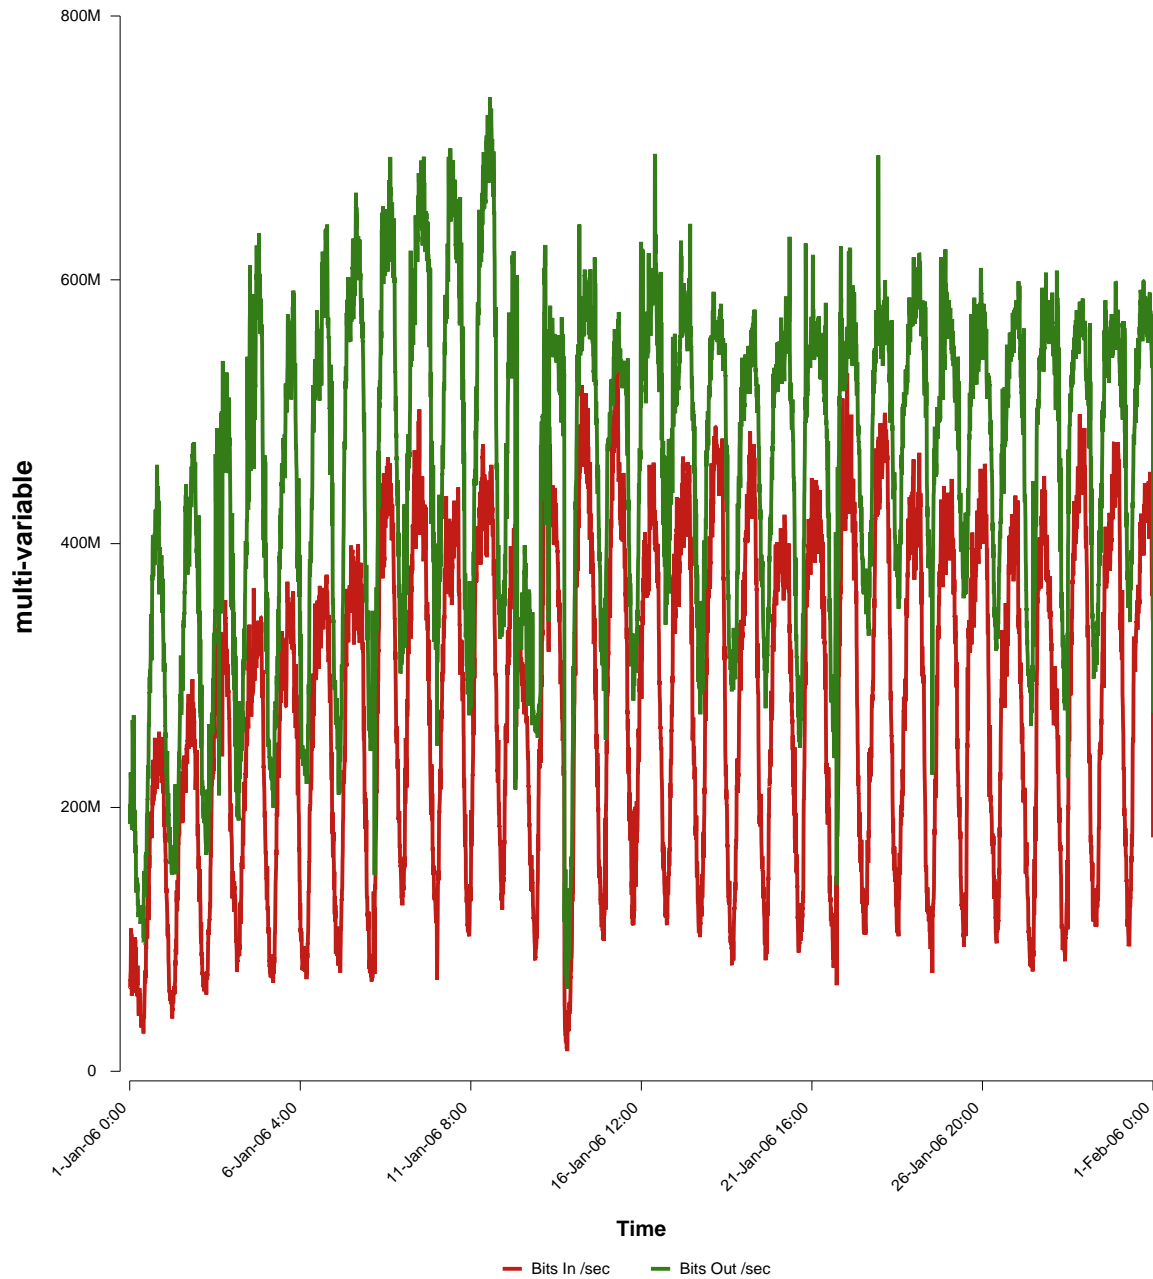

eHealth Trend Report

Divide by Time

SUNET-A-UPPSALA-UU

Auto Range: Last Month
From: 2006/01/01 00:00
To: 2006/01/31 23:59

Created: 2006/02/02 07:10:27