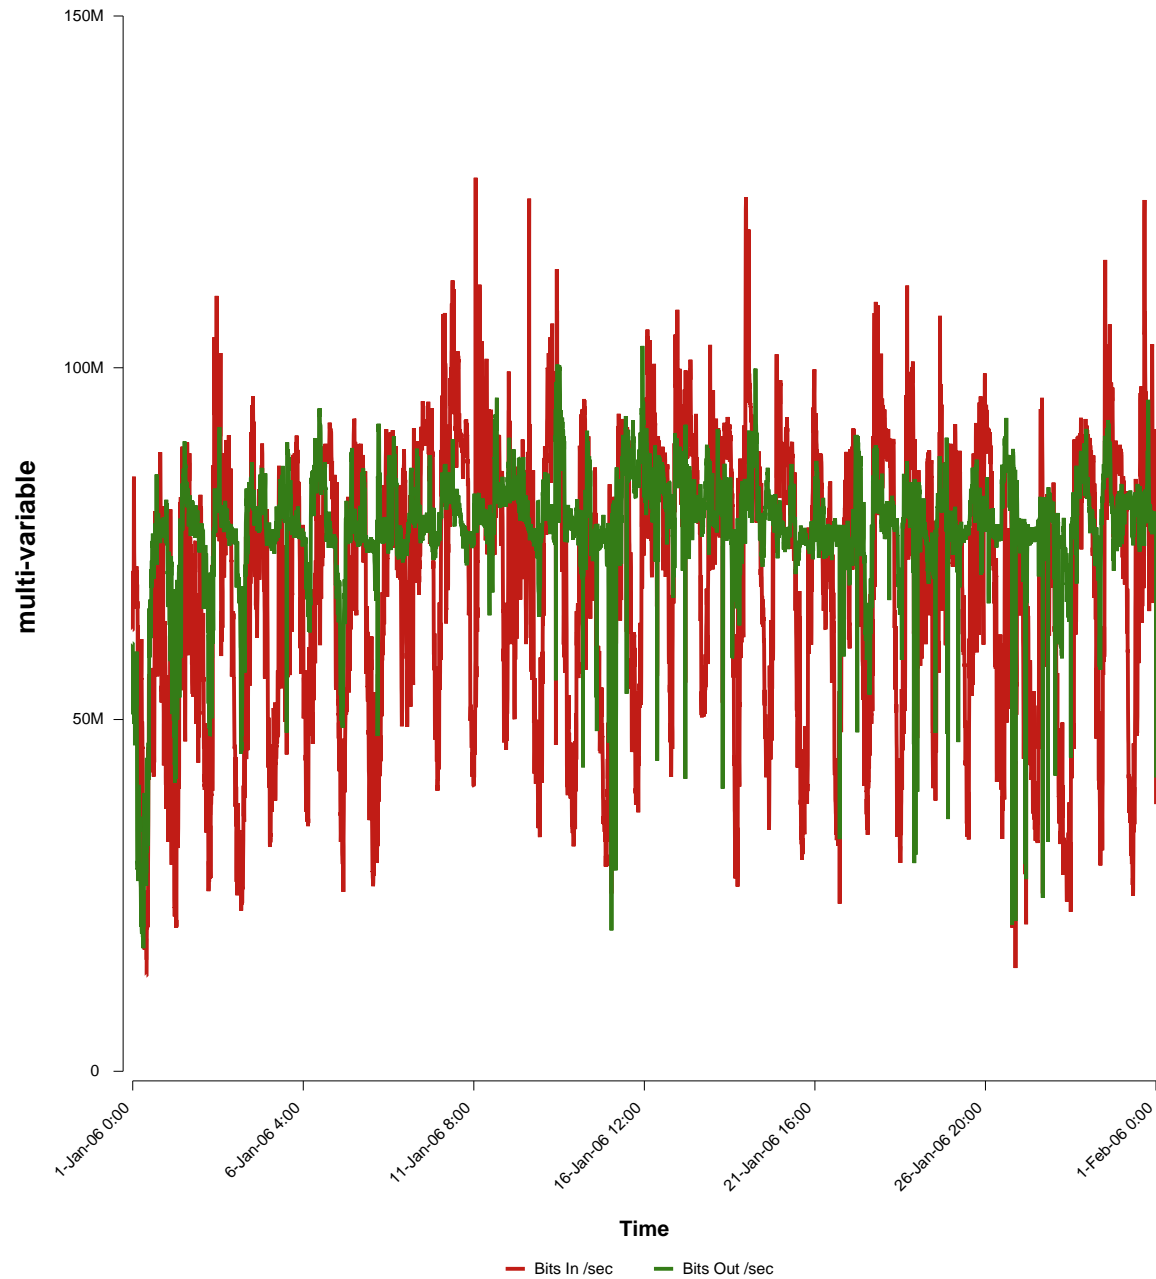

# eHealth Trend Report

Divide by Time

## SUNET-A-SUNDSVALL-MH

Auto Range: Last Month  
From: 2006/01/01 00:00  
To: 2006/01/31 23:59

Created: 2006/02/02 06:30:28