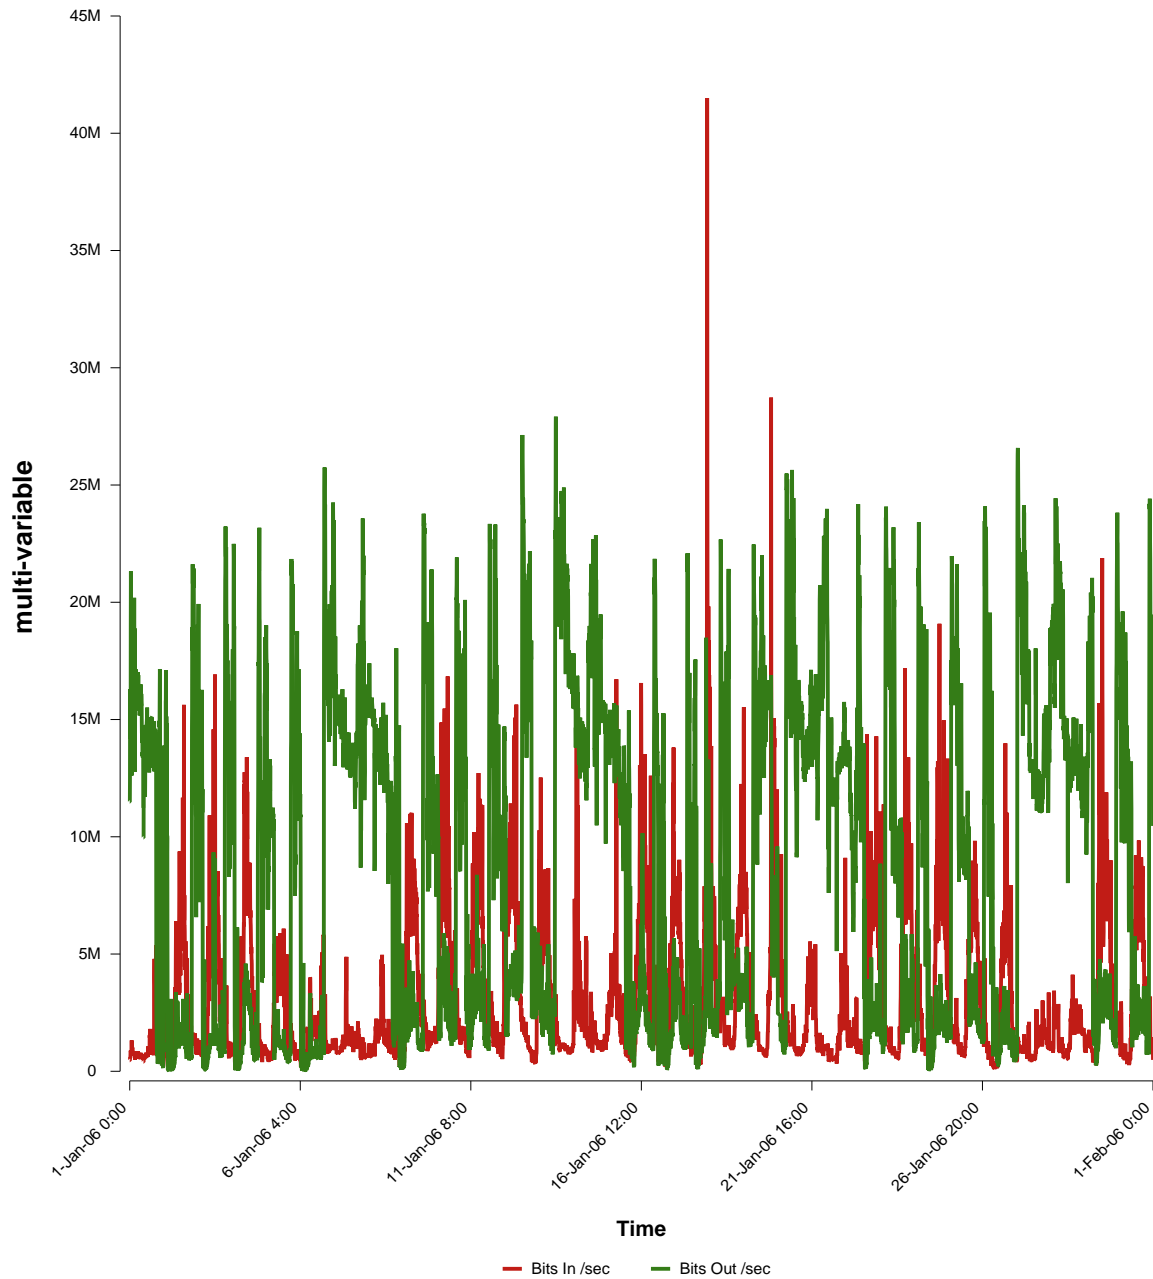

eHealth Trend Report

Divide by Time

SUNET-A-STHLM-SH

Auto Range: Last Month
From: 2006/01/01 00:00
To: 2006/01/31 23:59

Created: 2006/02/02 06:10:28