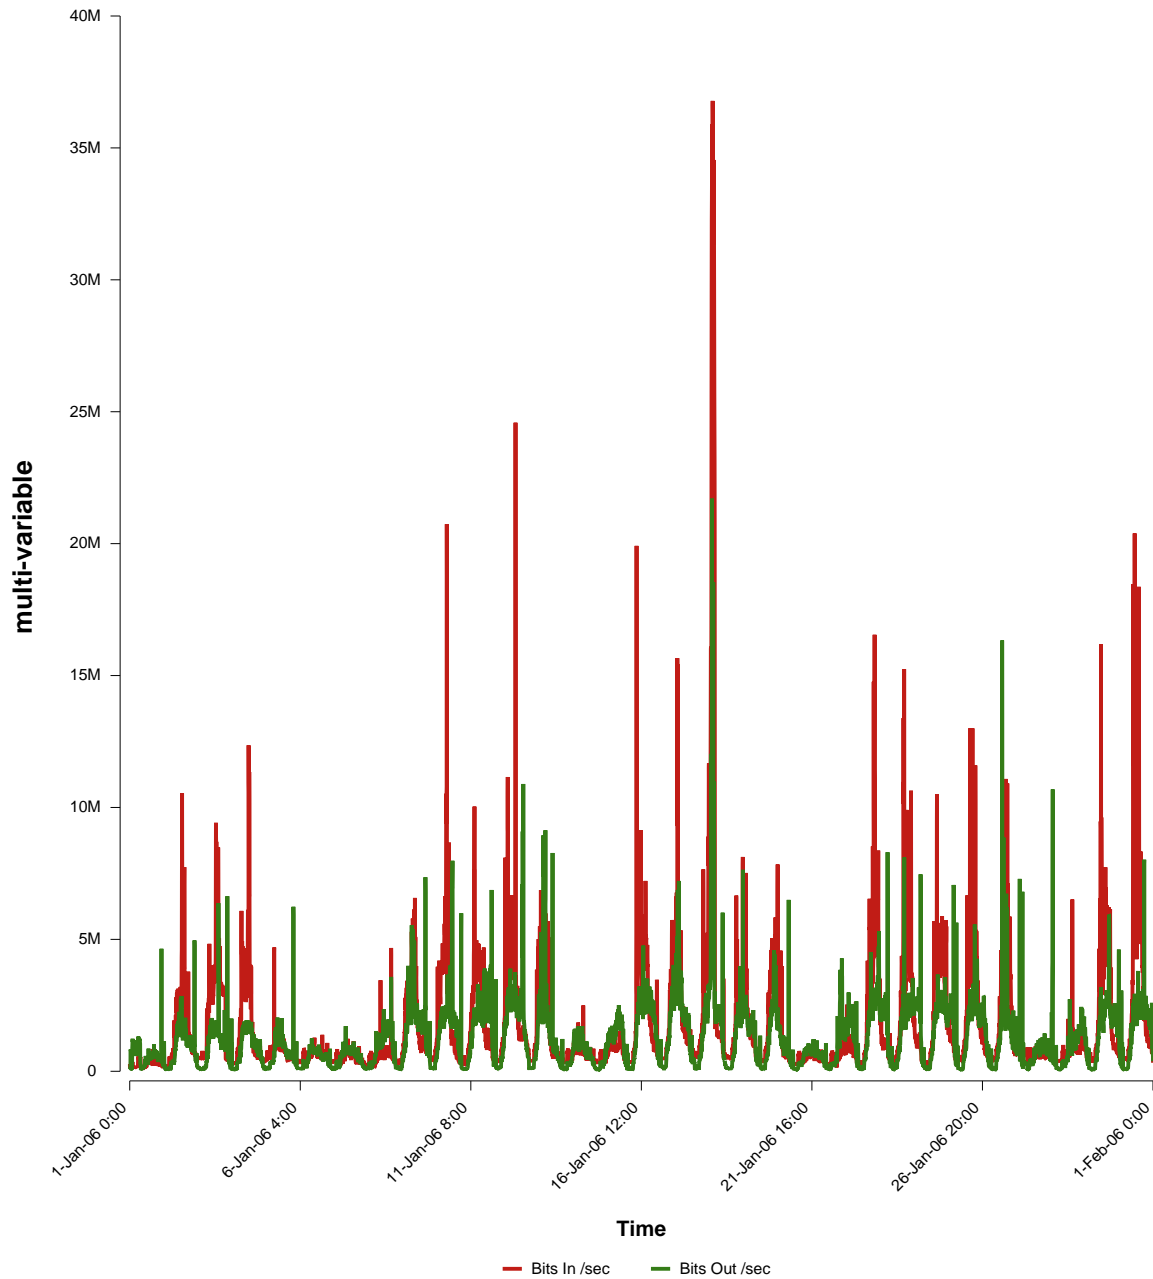

eHealth Trend Report

Divide by Time

SUNET-A-STHLM-LHS

Auto Range: Last Month
From: 2006/01/01 00:00
To: 2006/01/31 23:59

Created: 2006/02/02 06:02:26