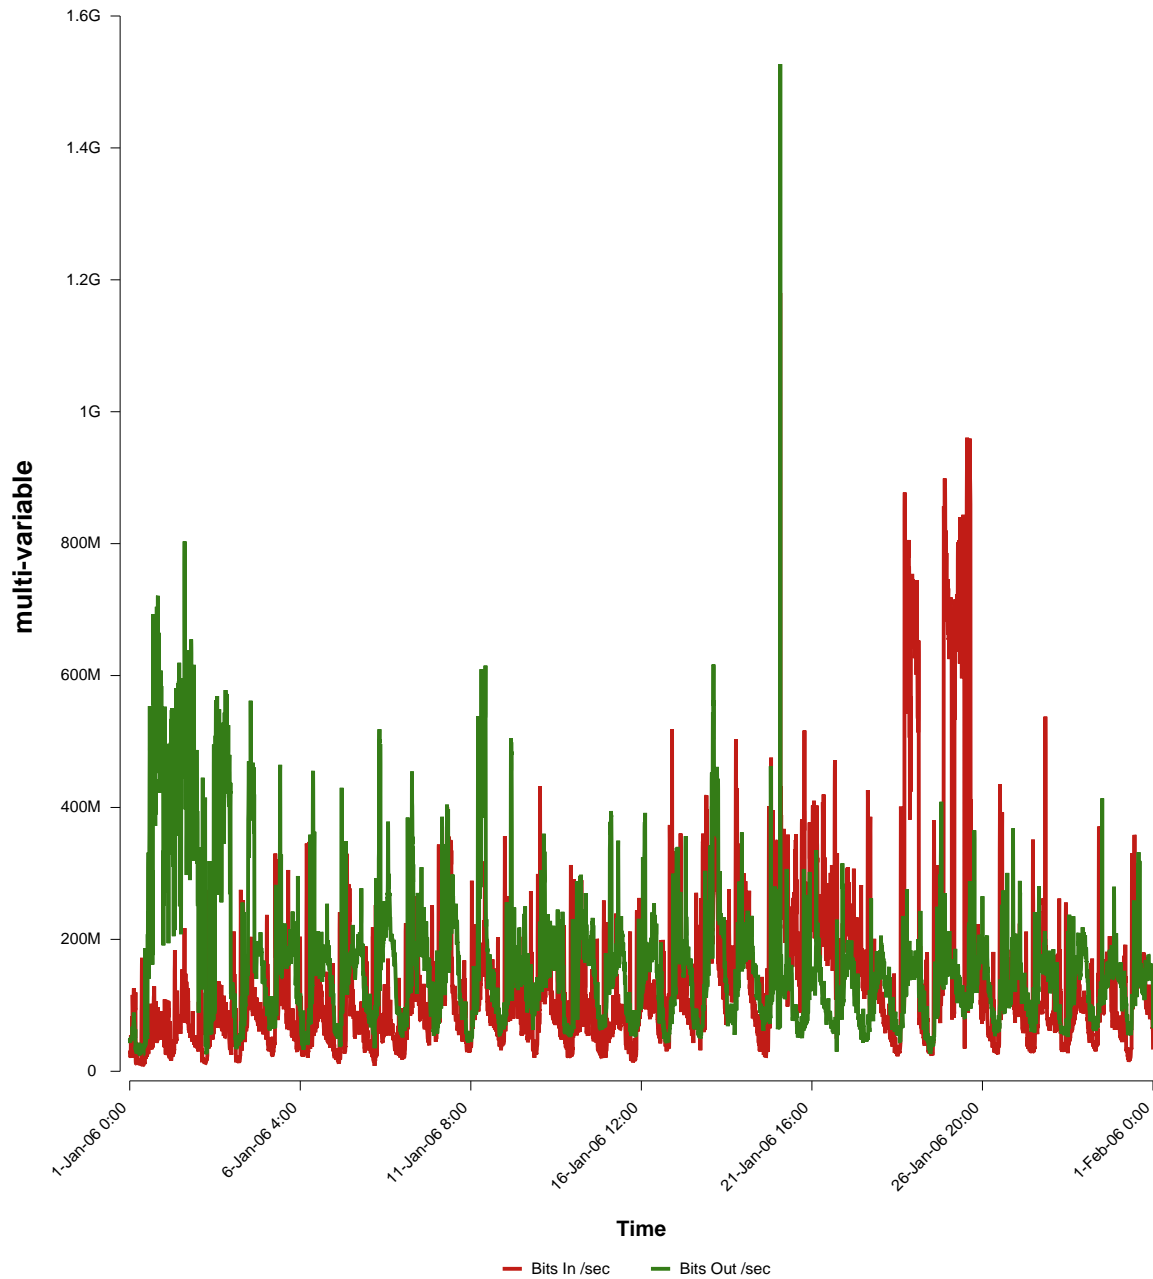

eHealth Trend Report

Divide by Time

SUNET-A-STHLM-KTH

Auto Range: Last Month
From: 2006/01/01 00:00
To: 2006/01/31 23:59

Created: 2006/02/02 05:50:30