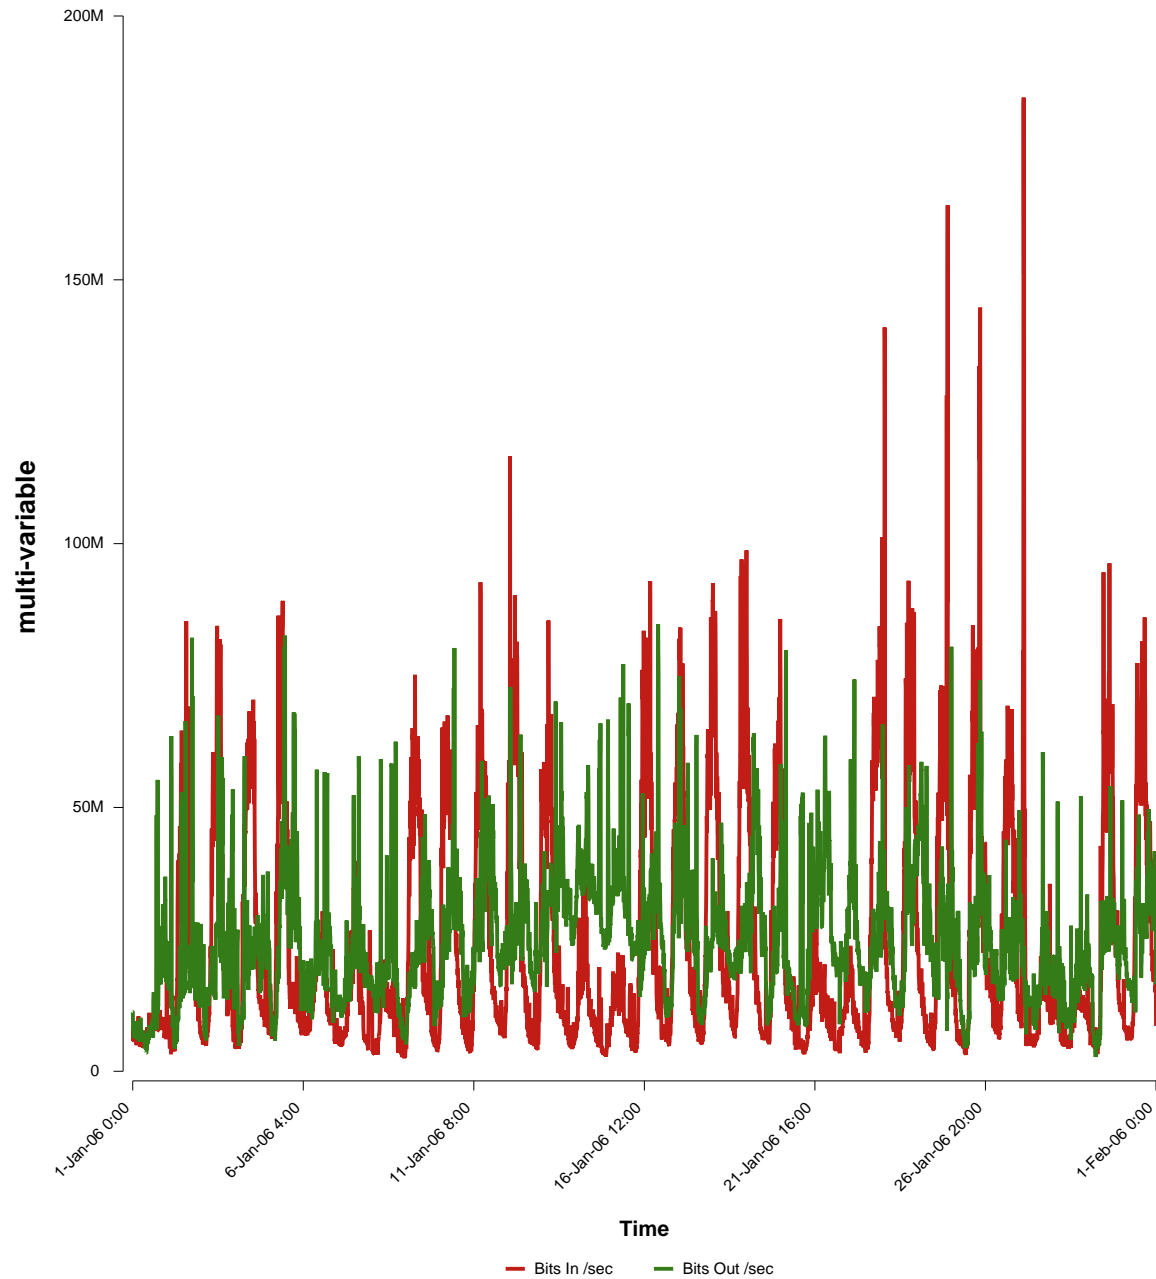

eHealth Trend Report

Divide by Time

SUNET-A-STHLM-KI

Auto Range: Last Month
From: 2006/01/01 00:00
To: 2006/01/31 23:59

Created: 2006/02/02 05:40:29