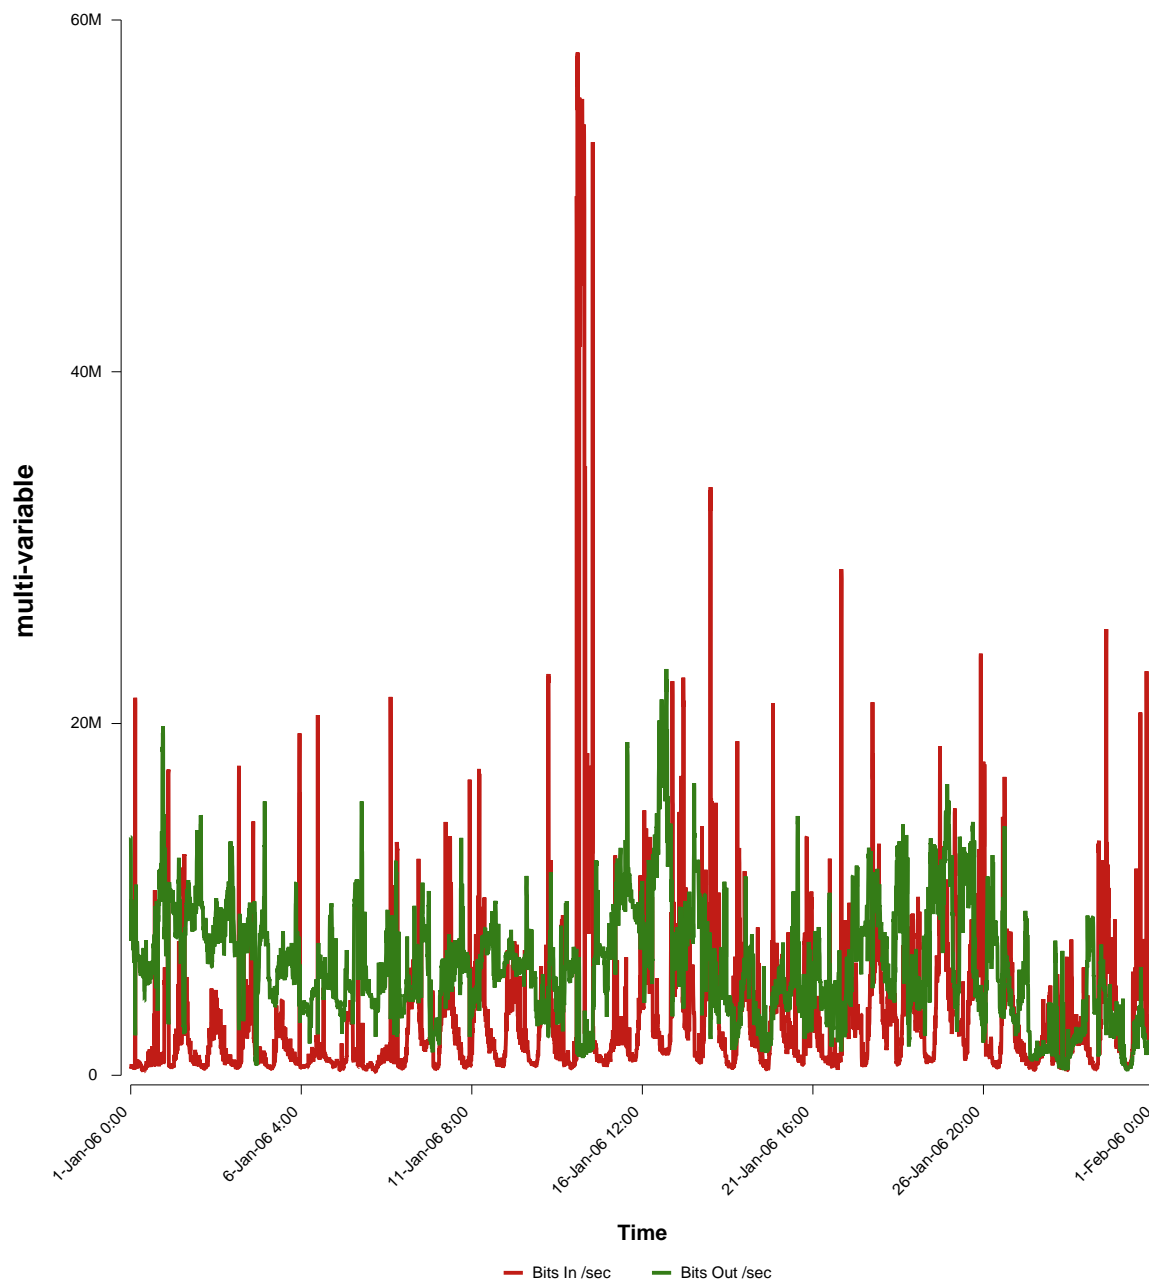

eHealth Trend Report

Divide by Time

SUNET-A-STHLM-HHS

Auto Range: Last Month
From: 2006/01/01 00:00
To: 2006/01/31 23:59

Created: 2006/02/02 05:30:28