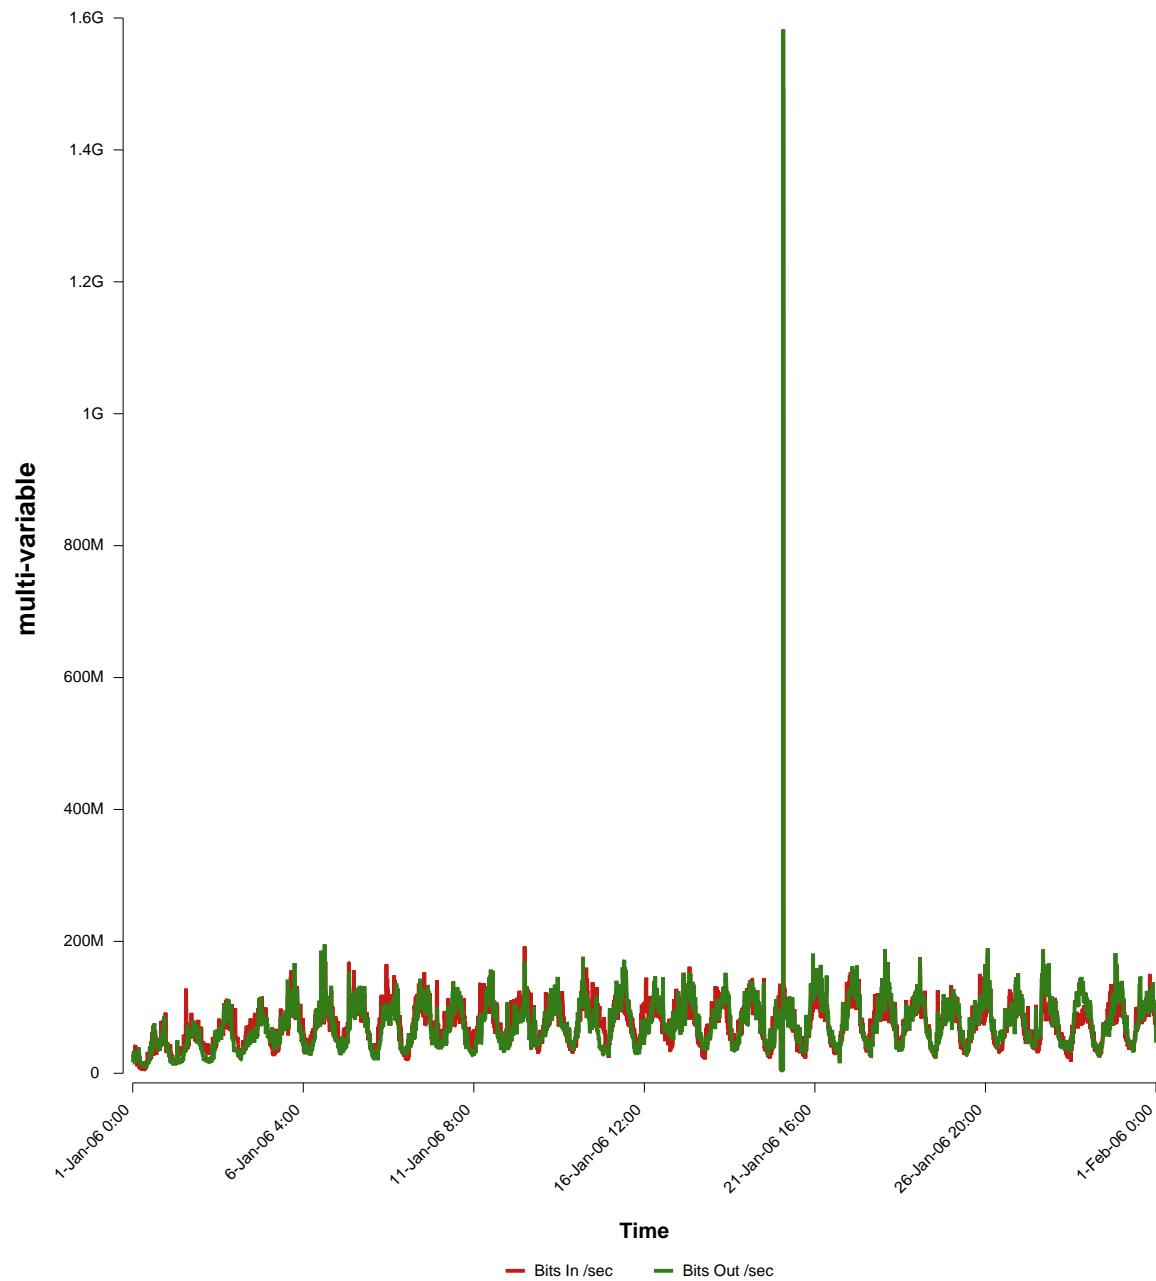

eHealth Trend Report

Divide by Time

SUNET-A-RONNEBY-BTH

Auto Range: Last Month
From: 2006/01/01 00:00
To: 2006/01/31 23:59

Created: 2006/02/02 05:10:29