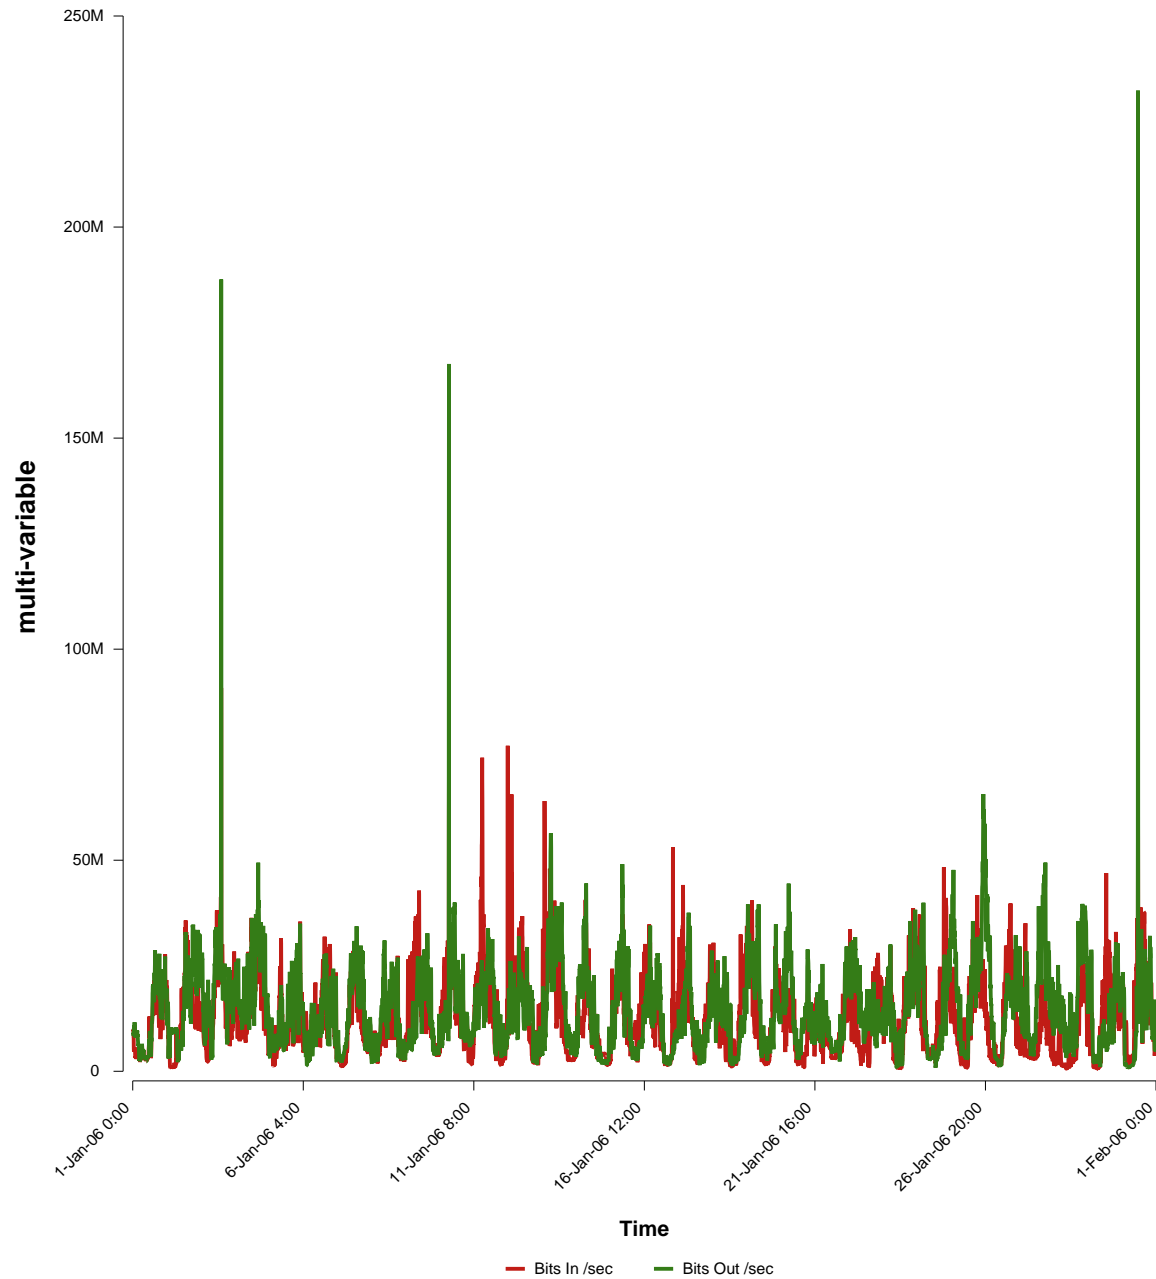

eHealth Trend Report

Divide by Time

SUNET-A-OREBRO-ORU

Auto Range: Last Month
From: 2006/01/01 00:00
To: 2006/01/31 23:59

Created: 2006/02/02 05:00:29