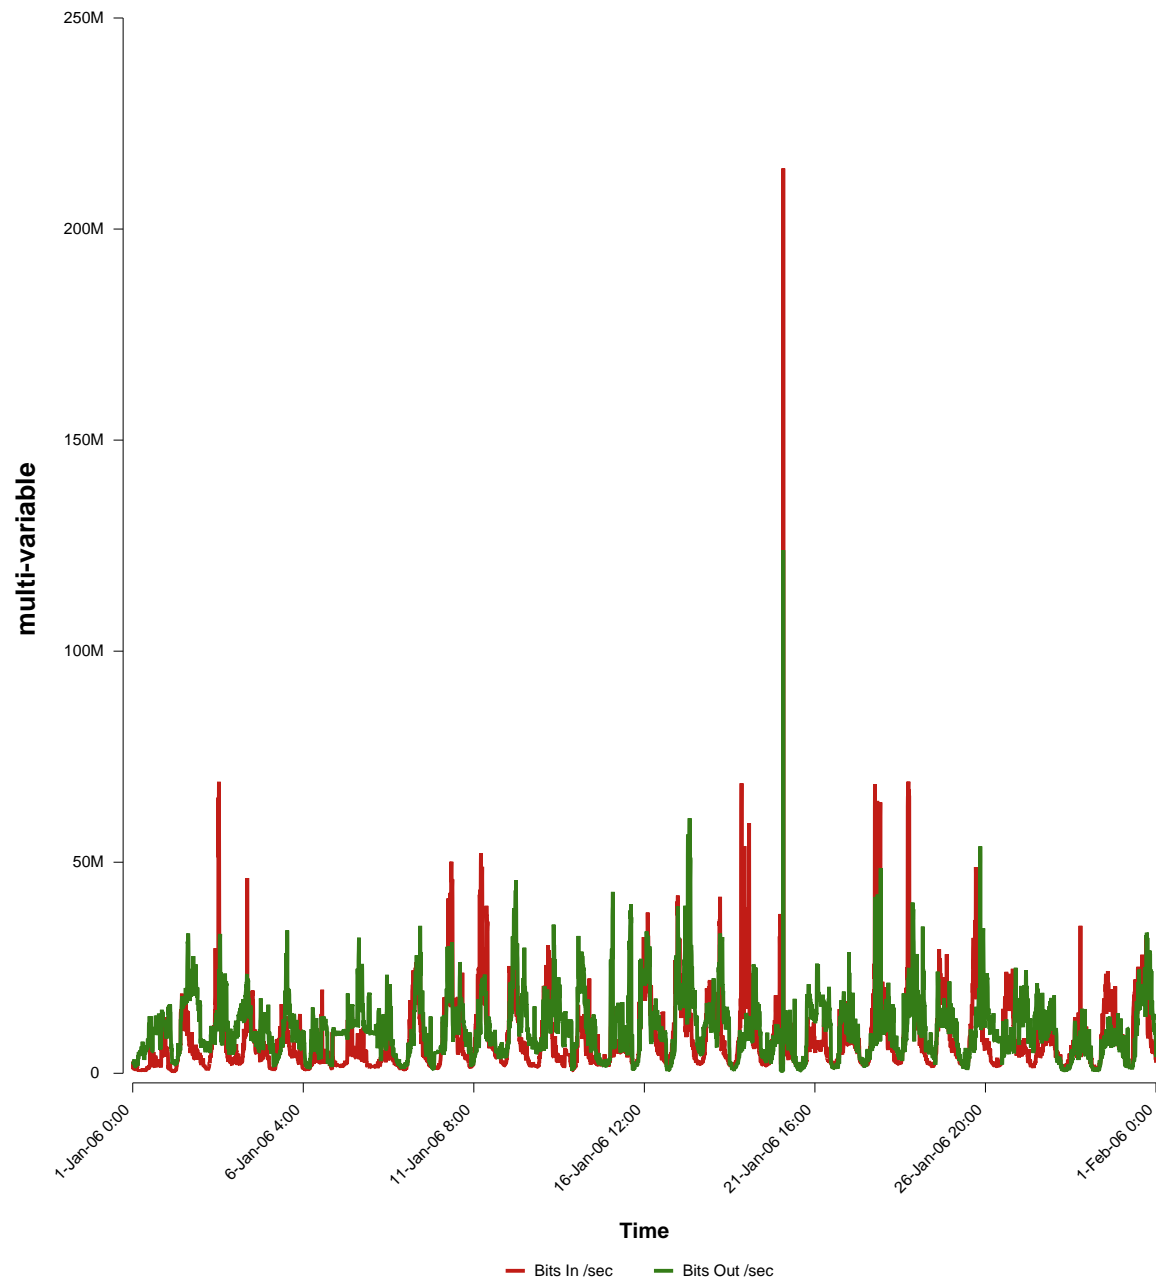

eHealth Trend Report

Divide by Time

SUNET-A-MALMO-MAH

Auto Range: Last Month
From: 2006/01/01 00:00
To: 2006/01/31 23:59

Created: 2006/02/02 04:50:27