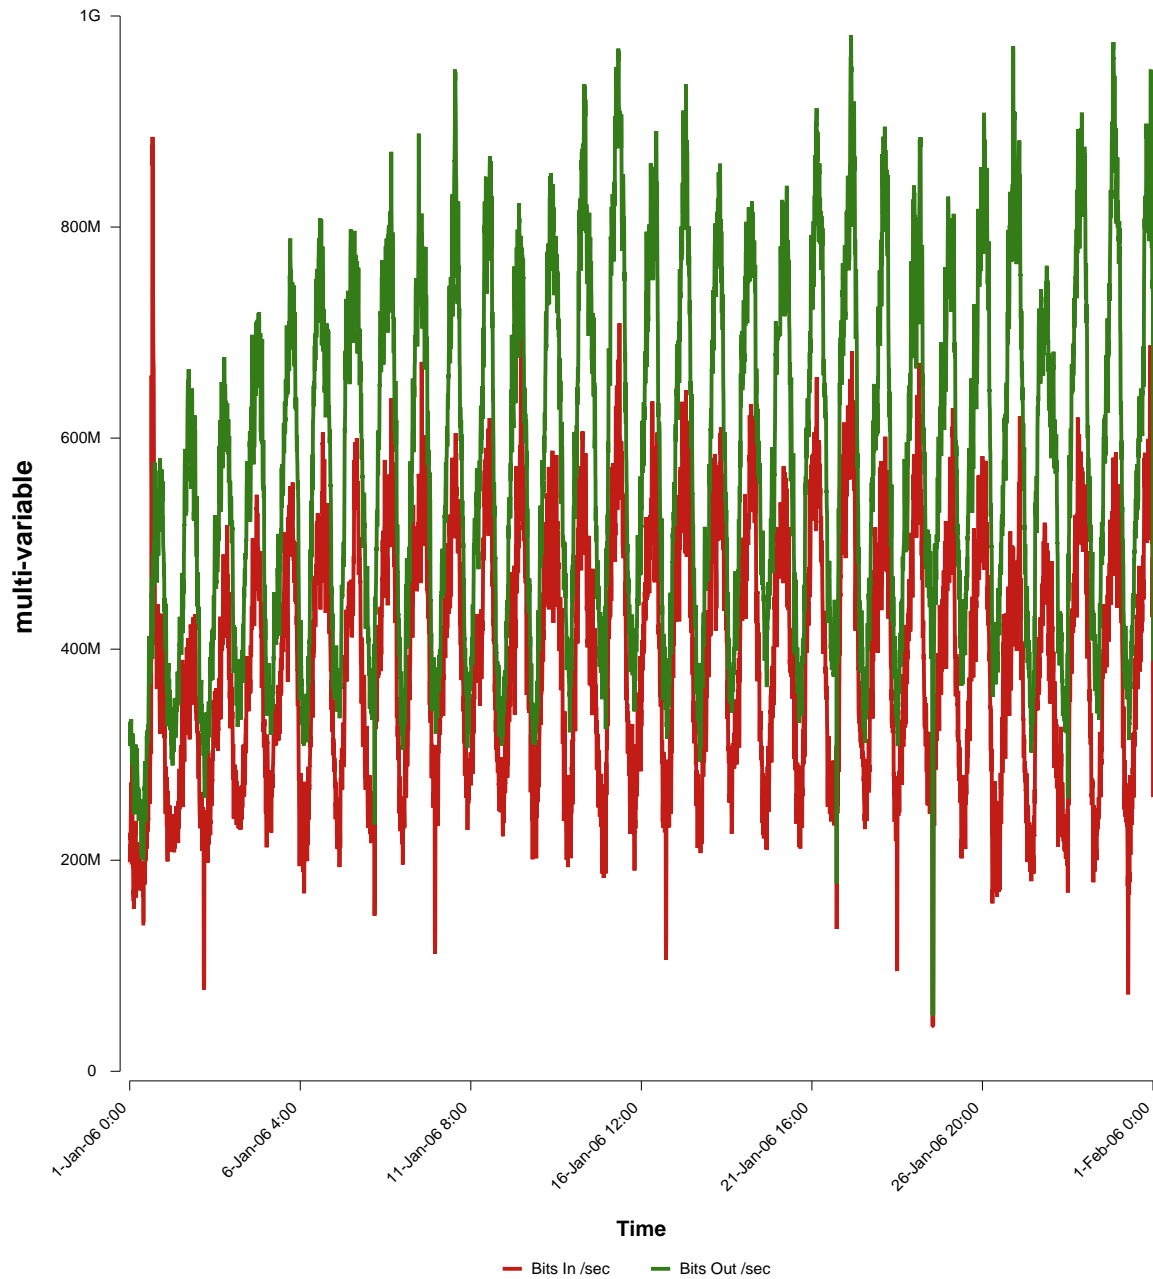

eHealth Trend Report

Divide by Time

SUNET-A-LULEA-LTU

Auto Range: Last Month
From: 2006/01/01 00:00
To: 2006/01/31 23:59

Created: 2006/02/02 04:45:29