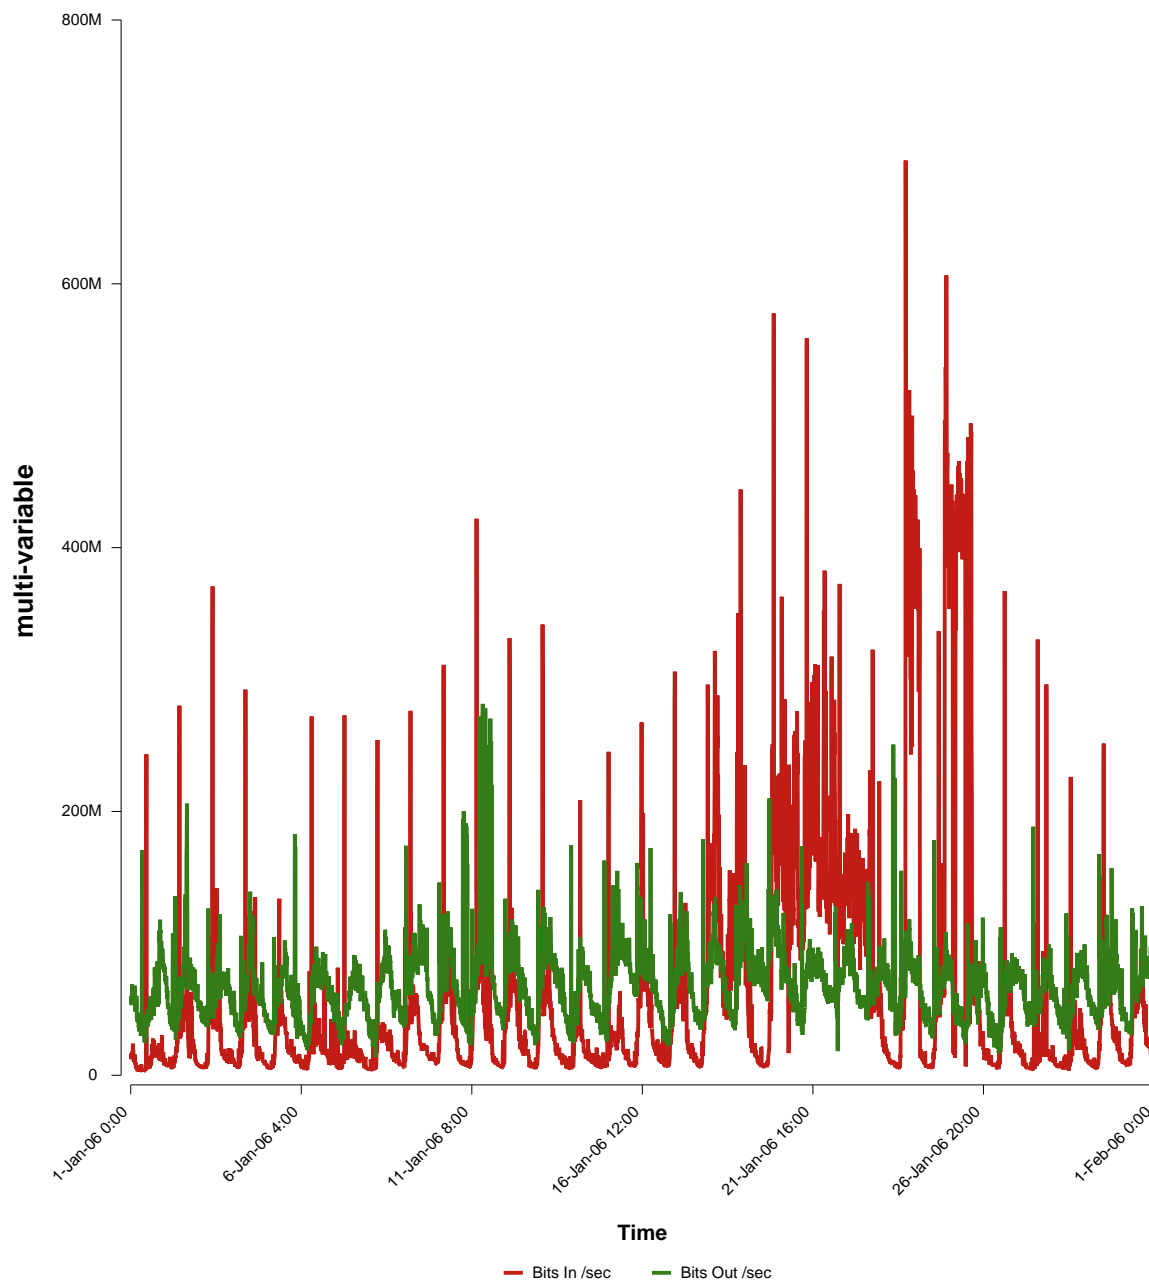

eHealth Trend Report

Divide by Time

SUNET-A-LINKOPING-LIU

Auto Range: Last Month
From: 2006/01/01 00:00
To: 2006/01/31 23:59

Created: 2006/02/02 04:30:29