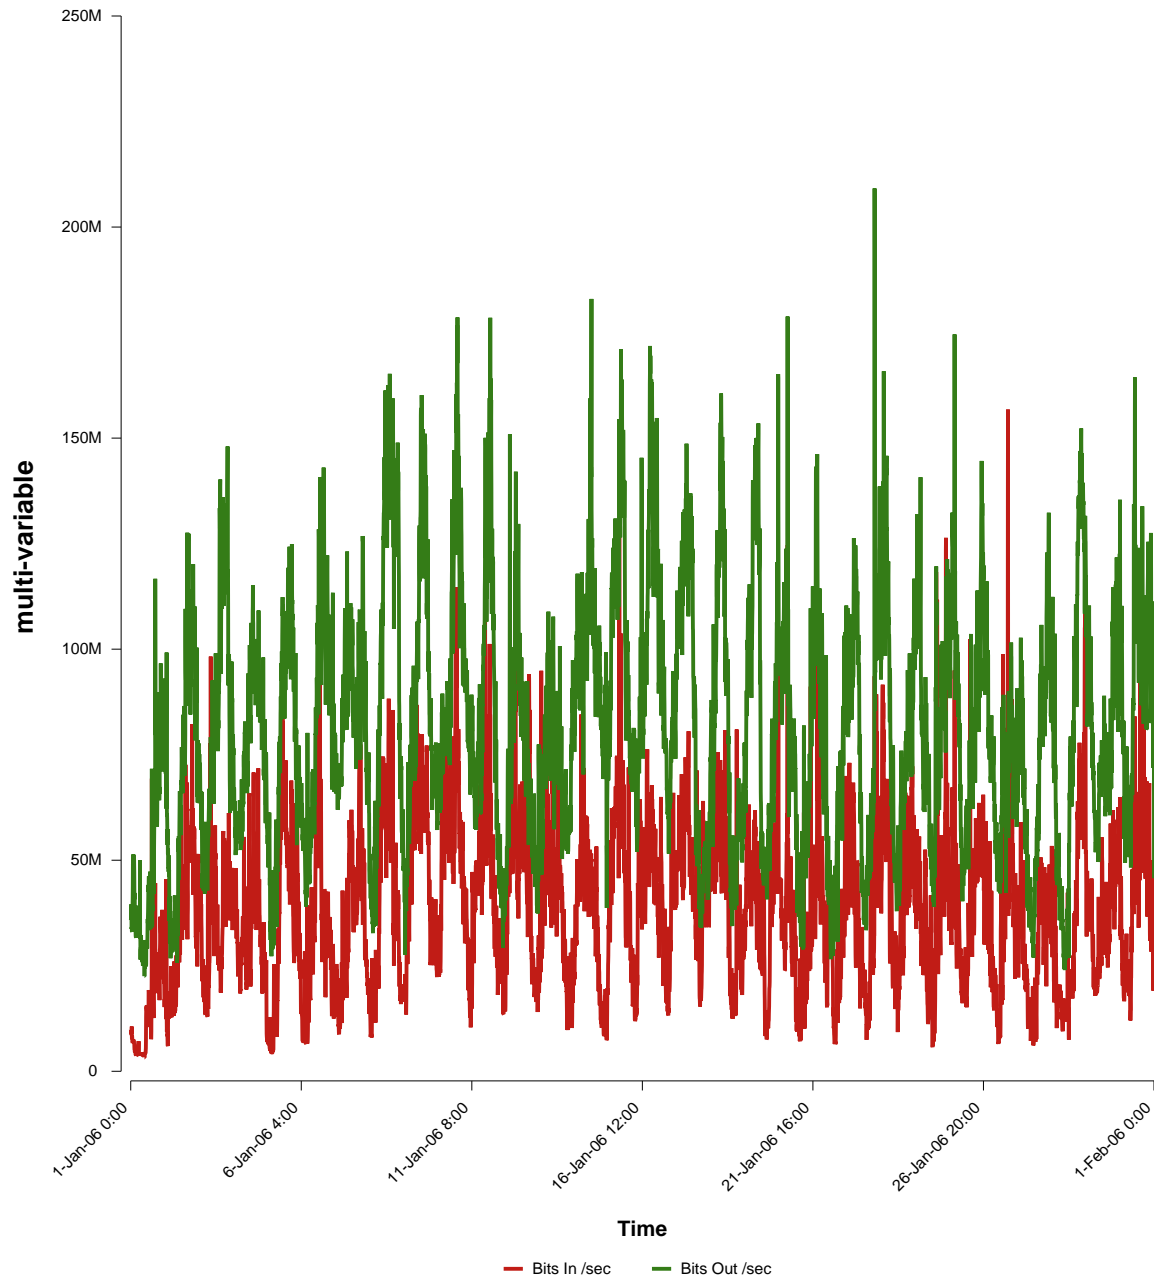

eHealth Trend Report

Divide by Time

SUNET-A-KRISTIANSTAD-HKR

Auto Range: Last Month
From: 2006/01/01 00:00
To: 2006/01/31 23:59

Created: 2006/02/02 04:21:04