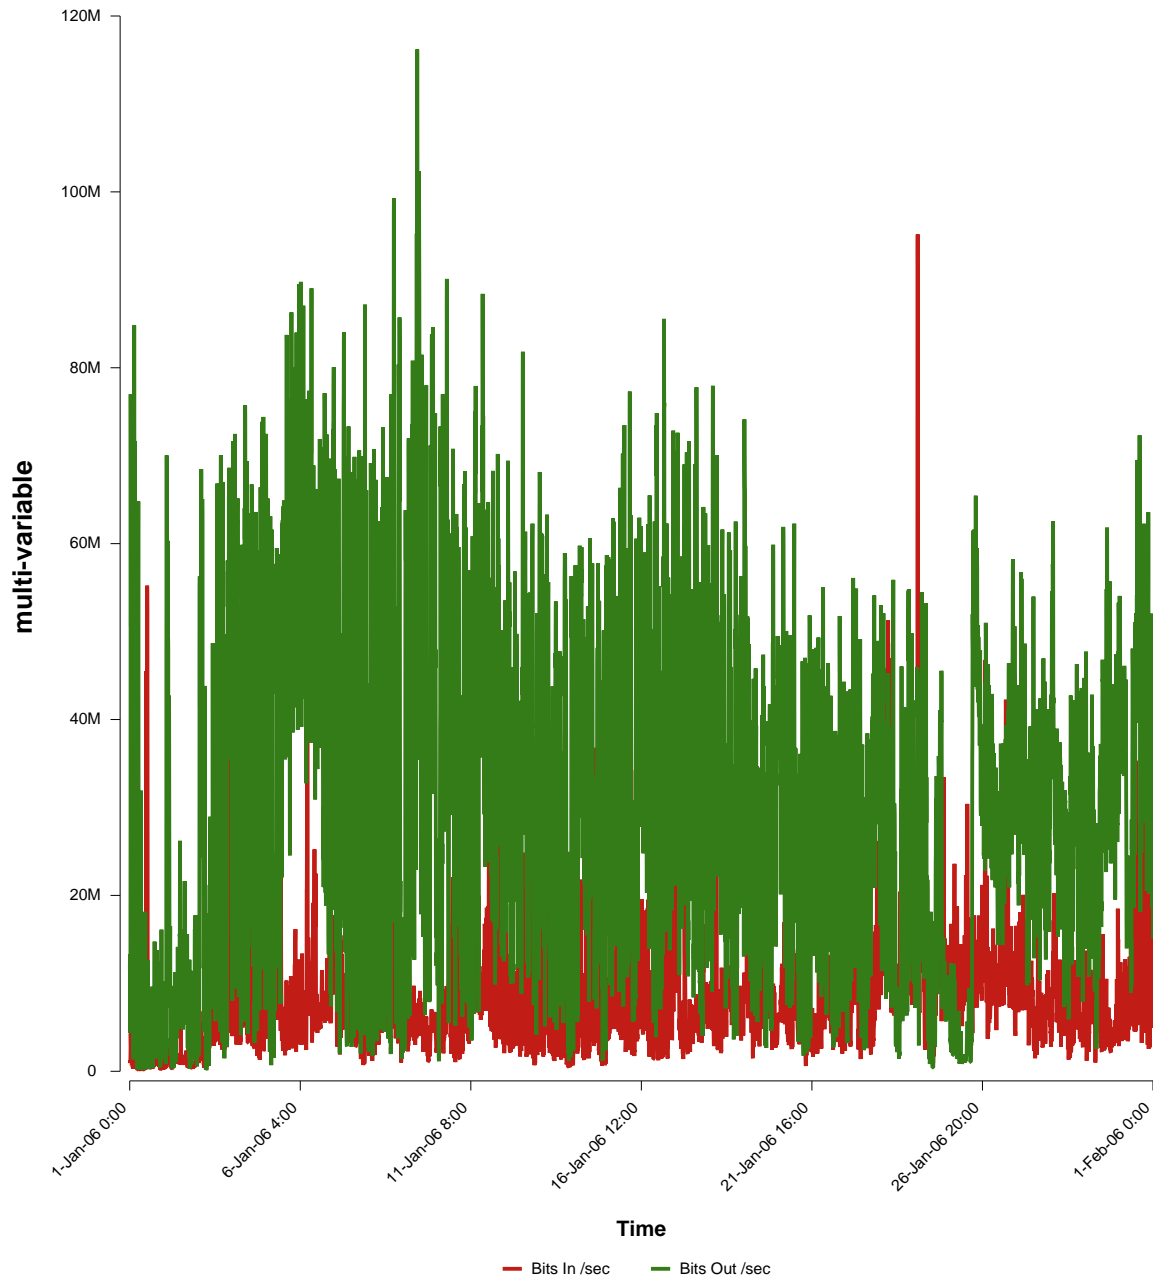

eHealth Trend Report

Divide by Time

SUNET-A-KIRUNA-IRF

Auto Range: Last Month
From: 2006/01/01 00:00
To: 2006/01/31 23:59

Created: 2006/02/02 04:10:27