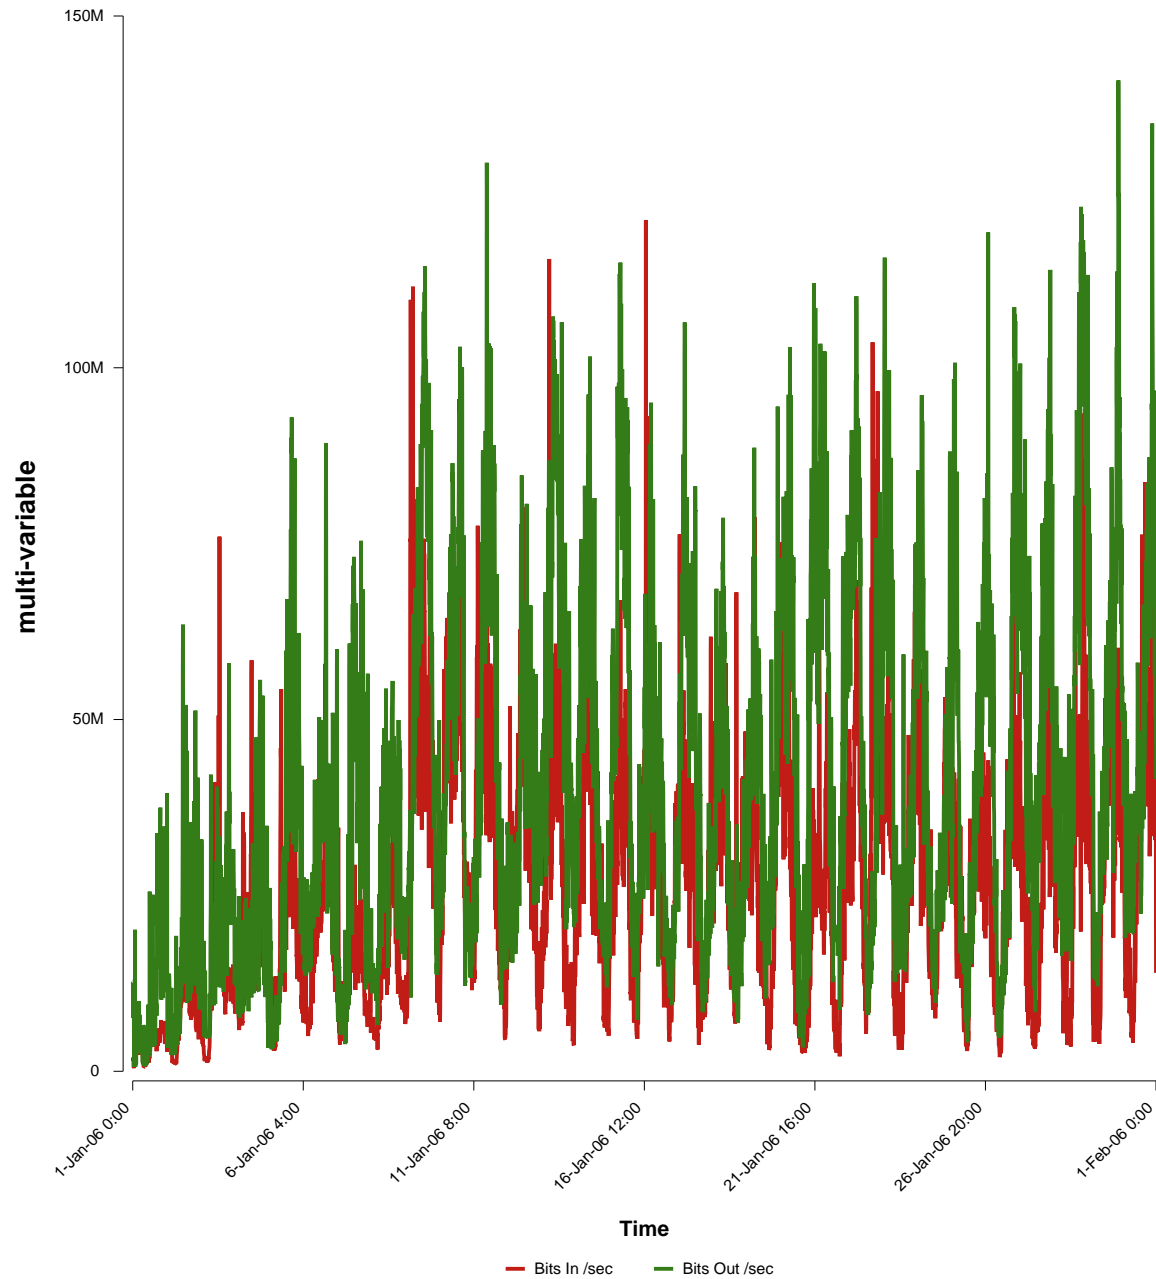

eHealth Trend Report

Divide by Time

SUNET-A-KARLSTAD-KAU

Auto Range: Last Month
From: 2006/01/01 00:00
To: 2006/01/31 23:59

Created: 2006/02/02 04:00:30