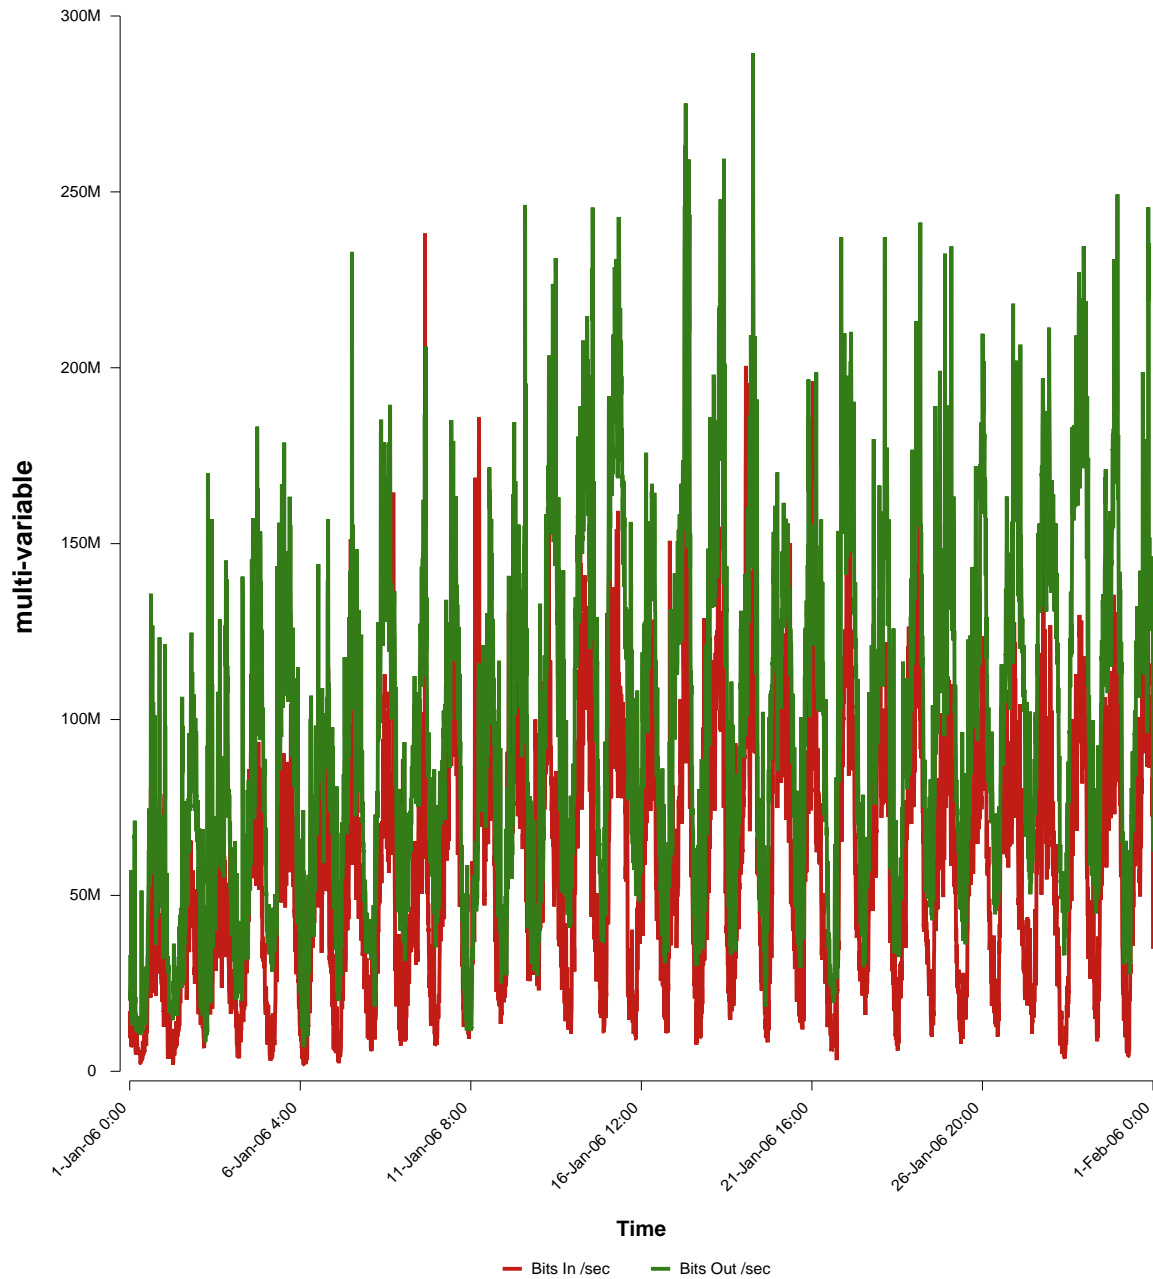

# eHealth Trend Report

Divide by Time

## SUNET-A-KALMAR-HIK

Auto Range: Last Month  
From: 2006/01/01 00:00  
To: 2006/01/31 23:59

Created: 2006/02/02 03:50:30