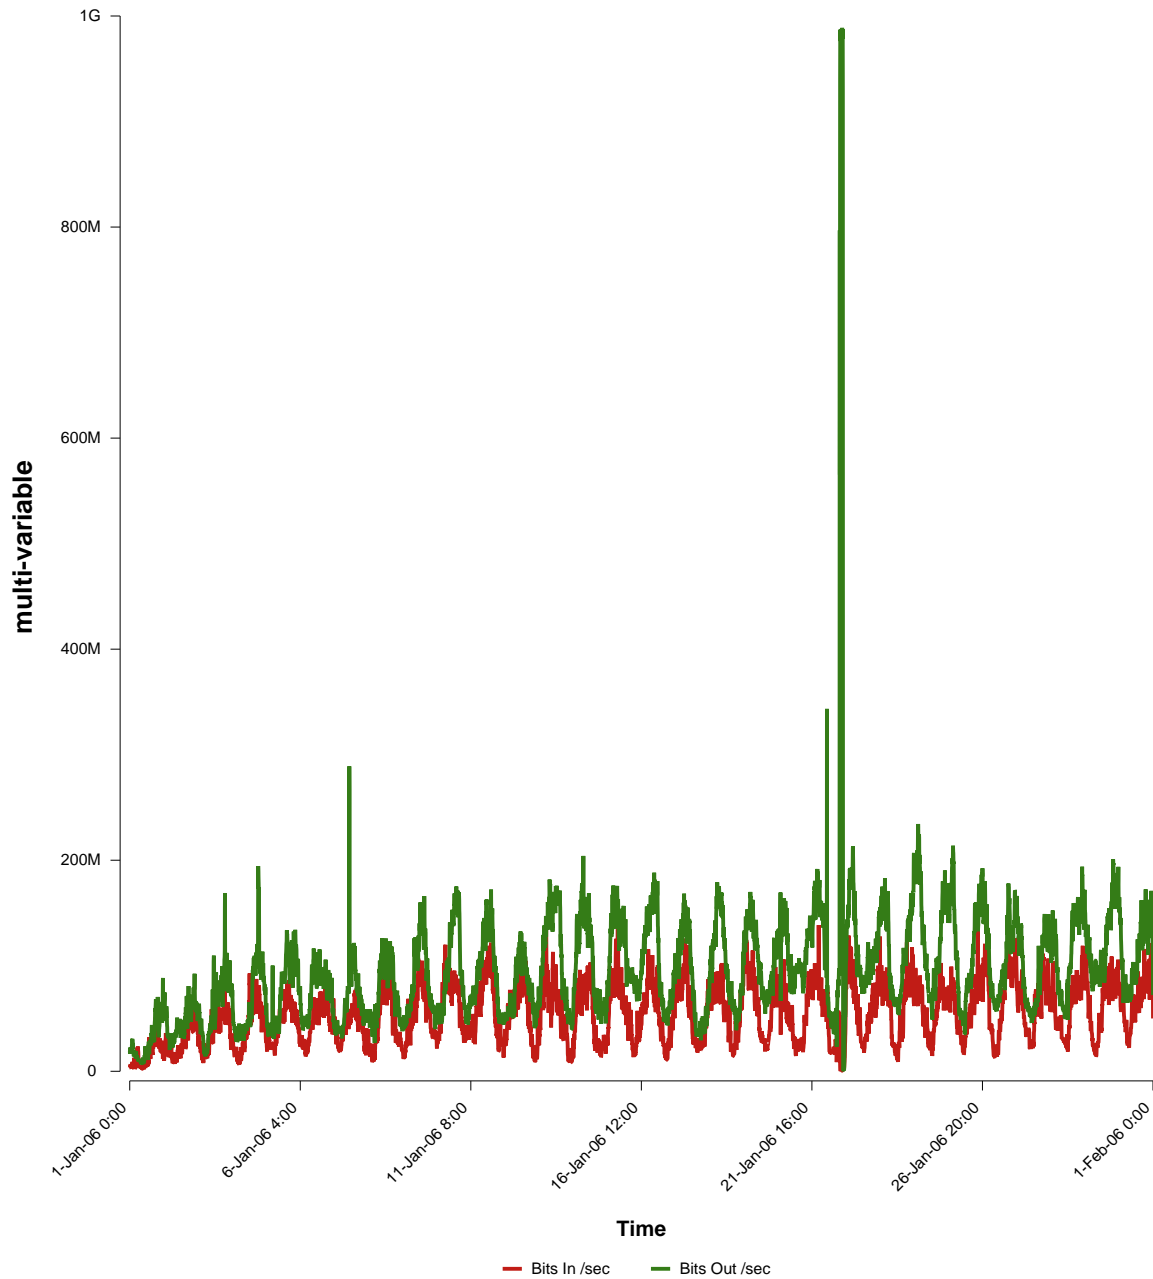

# eHealth Trend Report

Divide by Time

## SUNET-A-JONKOPING-HJ

Auto Range: Last Month  
From: 2006/01/01 00:00  
To: 2006/01/31 23:59

Created: 2006/02/02 03:40:29