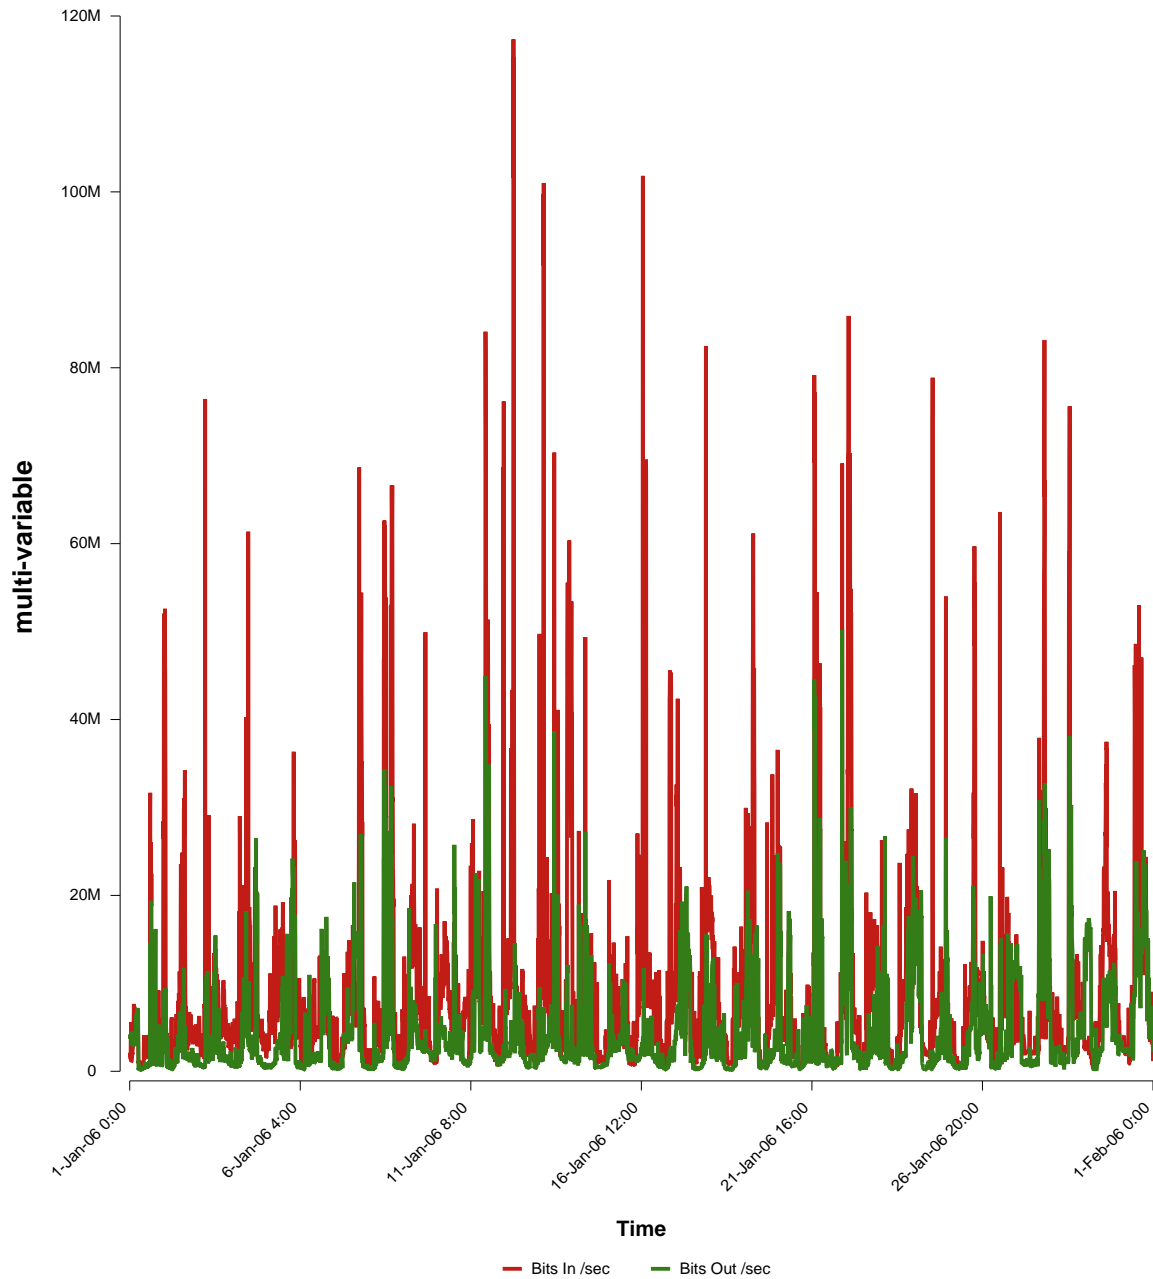

eHealth Trend Report

Divide by Time

SUNET-A-HALMSTAD-HH

Auto Range: Last Month
From: 2006/01/01 00:00
To: 2006/01/31 23:59

Created: 2006/02/02 03:50:28