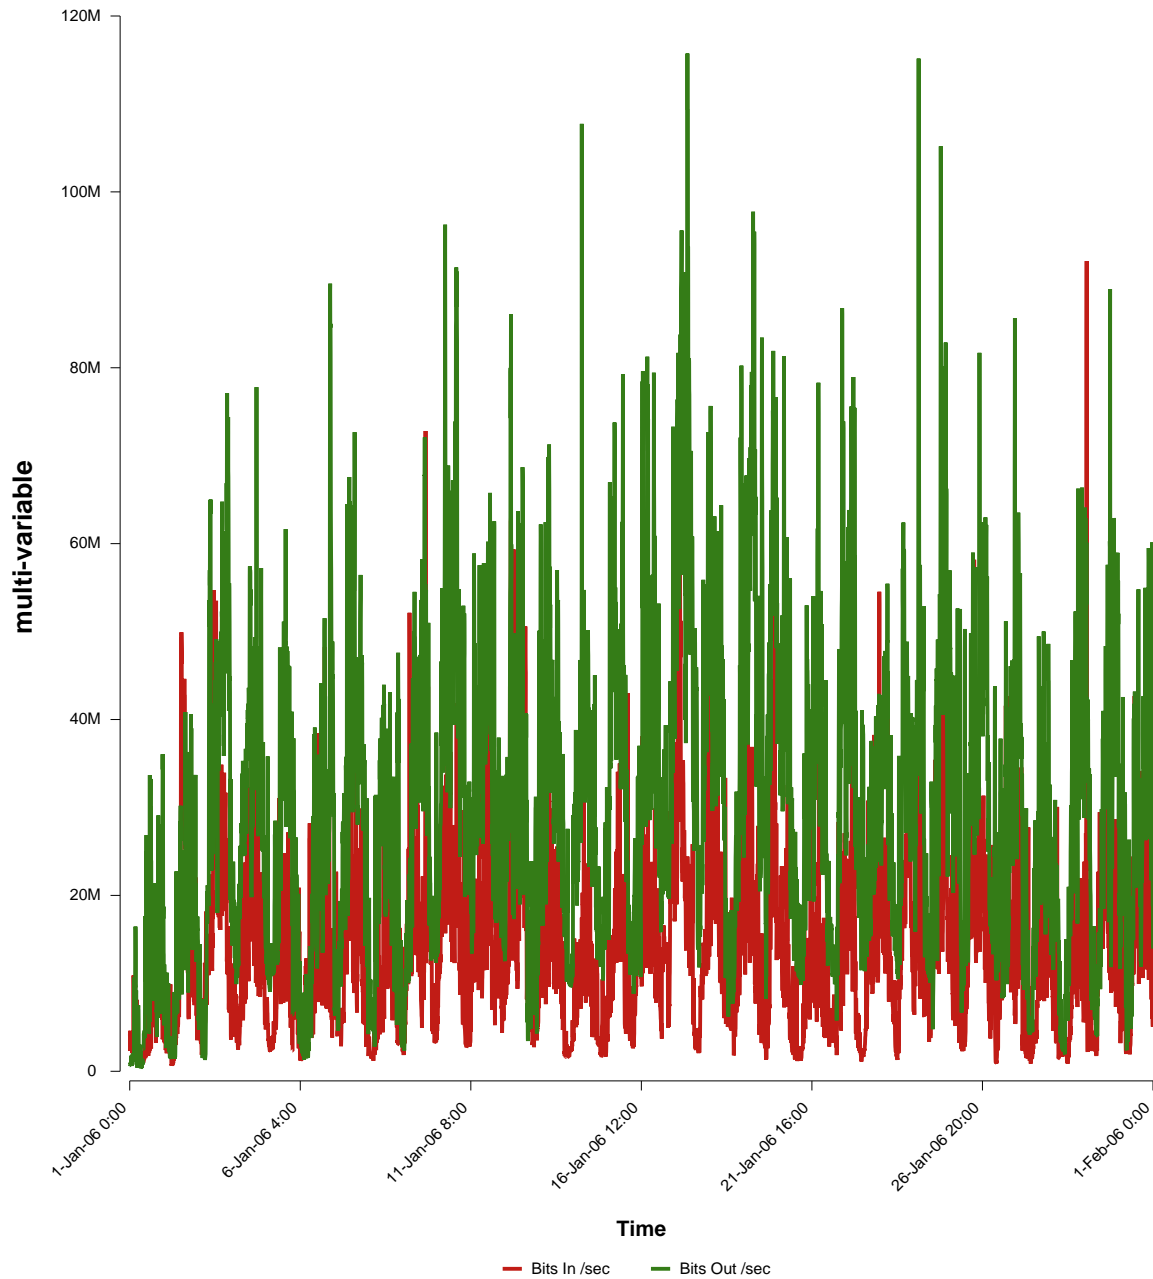

eHealth Trend Report

Divide by Time

SUNET-A-GAVLE-HIG

Auto Range: Last Month
From: 2006/01/01 00:00
To: 2006/01/31 23:59

Created: 2006/02/02 03:21:04