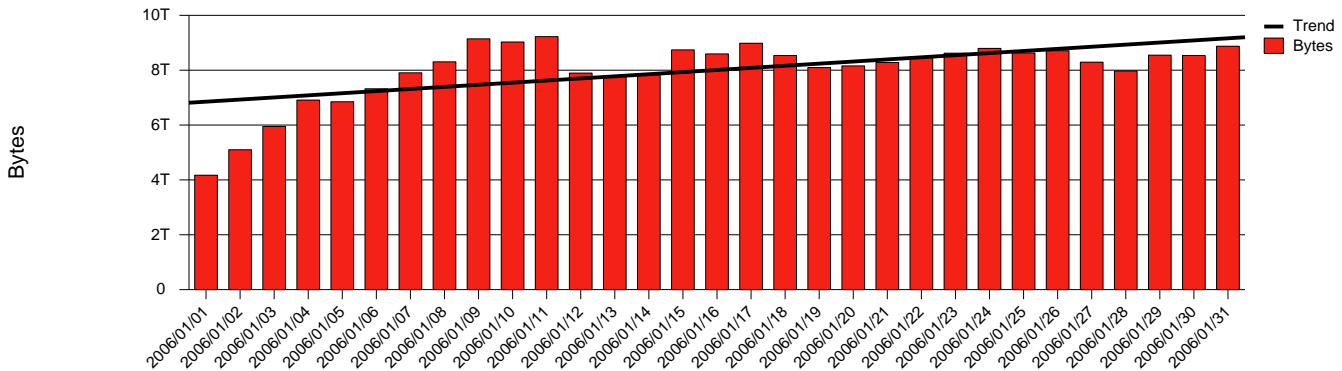

Monthly Health Report

Report for 2006/01/31, Subject: SUNET-A-UPPSALA-UU

LAN/WAN

Total Network Volume by Month

Total Network Volume by Week

Total Network Volume by Day

Situations to Watch

Rank	Element Name	Variable	Threshold	Monthly Average		Days to (from)
			Value	Actual	Predicted	Threshold
1	uu1-SRP(Out)	Volume (Bandwidth %)	80.000	18.422	16.170	Increasing
2	uu1-SRP(In)	Volume (Bandwidth %)	80.000	11.390	9.360	Increasing
3	uu2-SRP(In)	Errors (% Frames)	5.000	0.000	0.098	Increasing
4	uu2-SRP(Out)	Volume (Bandwidth %)	80.000	0.000	0.305	Increasing
5	uu2-SRP(In)	Volume (Bandwidth %)	80.000	0.003	0.015	Increasing
6	uu1-SRP(In)	Errors (% Frames)	5.000	0.000	0.000	Increasing