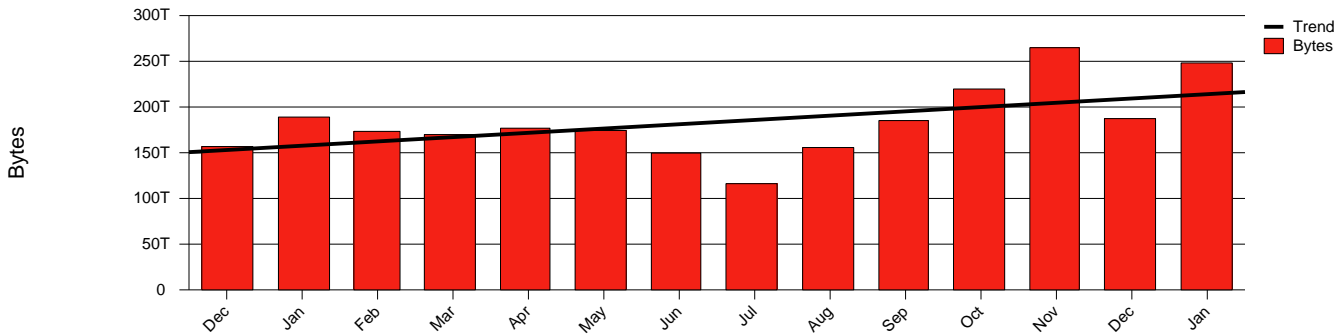

Monthly Health Report

Report for 2006/01/31, Subject: SUNET-A-UPPSALA-UU

LAN/WAN

Total Network Volume by Month

Total Network Volume by Week

Total Network Volume by Day

Situations to Watch

Rank	Element Name	Variable	Threshold	Monthly Average		Days to (from)
			Value	Actual	Predicted	Threshold
1	uu1-SRP(Out)	Volume (Bandwidth %)	80.000	18.422	16.170	Increasing
2	uu1-SRP(In)	Volume (Bandwidth %)	80.000	11.390	9.360	Increasing
3	uu2-SRP(In)	Errors (% Frames)	5.000	0.000	0.098	Increasing
4	uu2-SRP(Out)	Volume (Bandwidth %)	80.000	0.000	0.305	Increasing
5	uu2-SRP(In)	Volume (Bandwidth %)	80.000	0.003	0.015	Increasing
6	uu1-SRP(In)	Errors (% Frames)	5.000	0.000	0.000	Increasing