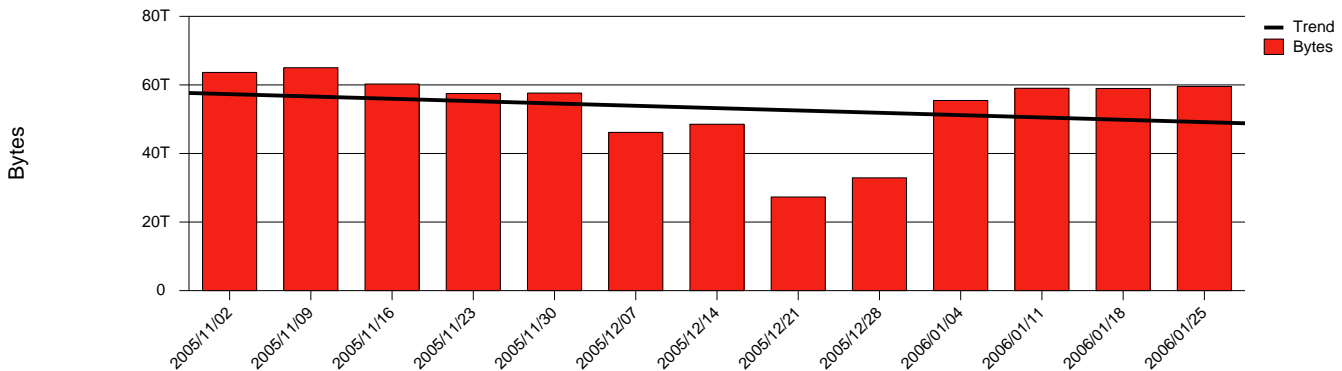

Monthly Health Report

Report for 2006/01/31, Subject: SUNET-A-UPPSALA-UU

LAN/WAN

Total Network Volume by Month

Total Network Volume by Week

Total Network Volume by Day

Situations to Watch

Rank	Element Name	Variable	Threshold	Monthly Average		Days to (from)
			Value	Actual	Predicted	Threshold
1	uu1-SRP(Out)	Volume (Bandwidth %)	80.000	18.422	16.170	Increasing
2	uu1-SRP(In)	Volume (Bandwidth %)	80.000	11.390	9.360	Increasing
3	uu2-SRP(In)	Errors (% Frames)	5.000	0.000	0.098	Increasing
4	uu2-SRP(Out)	Volume (Bandwidth %)	80.000	0.000	0.305	Increasing
5	uu2-SRP(In)	Volume (Bandwidth %)	80.000	0.003	0.015	Increasing
6	uu1-SRP(In)	Errors (% Frames)	5.000	0.000	0.000	Increasing