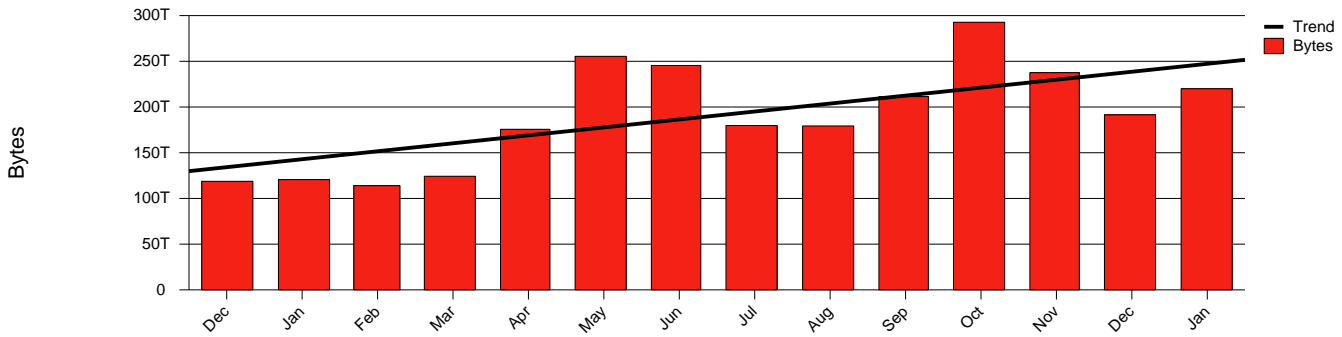

Monthly Health Report

Report for 2006/01/31, Subject: SUNET-A-UMEA-UMU

LAN/WAN

Total Network Volume by Month

Total Network Volume by Week

Total Network Volume by Day

Situations to Watch

Rank	Element Name	Variable	Threshold	Monthly Average		Days to (from)
			Value	Actual	Predicted	Threshold
1	umu1-SRP(Out)	Volume (Bandwidth %)	80.000	19.753	24.479	Increasing
2	umu1-SRP(In)	Volume (Bandwidth %)	80.000	6.662	6.008	Increasing
3	umu1-SRP(In)	Errors (% Frames)	5.000	0.000	0.001	Increasing
4	umu2-SRP(In)	Volume (Bandwidth %)	80.000	0.002	0.001	Decreasing
5	umu2-SRP(In)	Errors (% Frames)	5.000	0.000	0.005	Decreasing
6	umu2-SRP(Out)	Volume (Bandwidth %)	80.000	0.001	0.001	Decreasing