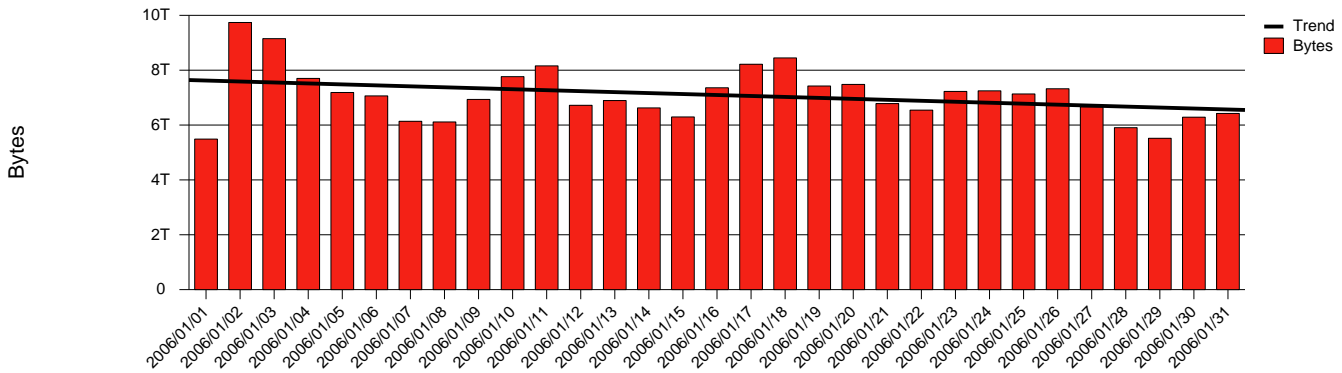

Monthly Health Report

Report for 2006/01/31, Subject: SUNET-A-UMEA-UMU

LAN/WAN

Total Network Volume by Month

Total Network Volume by Week

Total Network Volume by Day

Situations to Watch

Rank	Element Name	Variable	Threshold	Monthly Average		Days to (from)
			Value	Actual	Predicted	Threshold
1	umu1-SRP(Out)	Volume (Bandwidth %)	80.000	19.753	24.479	Increasing
2	umu1-SRP(In)	Volume (Bandwidth %)	80.000	6.662	6.008	Increasing
3	umu1-SRP(In)	Errors (% Frames)	5.000	0.000	0.001	Increasing
4	umu2-SRP(In)	Volume (Bandwidth %)	80.000	0.002	0.001	Decreasing
5	umu2-SRP(In)	Errors (% Frames)	5.000	0.000	0.005	Decreasing
6	umu2-SRP(Out)	Volume (Bandwidth %)	80.000	0.001	0.001	Decreasing