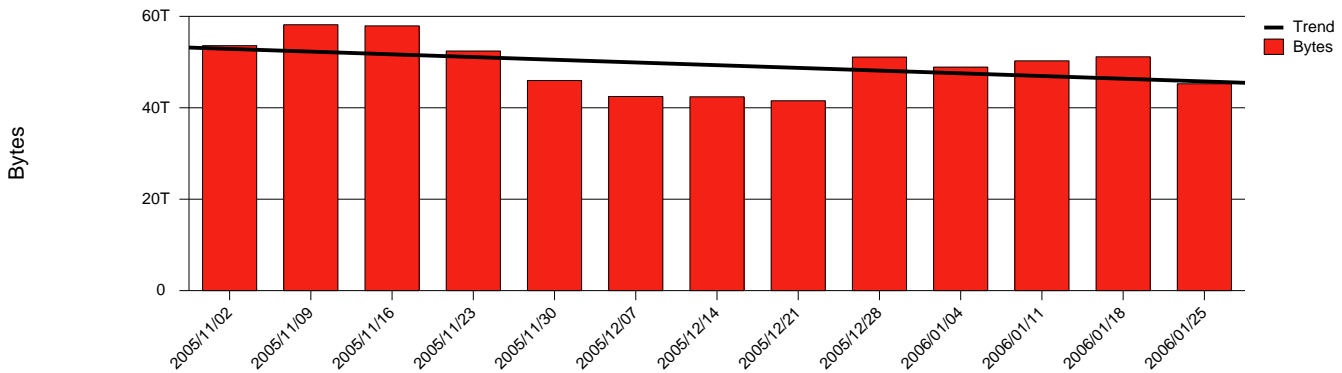

Monthly Health Report

Report for 2006/01/31, Subject: SUNET-A-UMEA-UMU

LAN/WAN

Total Network Volume by Month

Total Network Volume by Week

Total Network Volume by Day

Situations to Watch

Rank	Element Name	Variable	Threshold	Monthly Average		Days to (from)
			Value	Actual	Predicted	Threshold
1	umu1-SRP(Out)	Volume (Bandwidth %)	80.000	19.753	24.479	Increasing
2	umu1-SRP(In)	Volume (Bandwidth %)	80.000	6.662	6.008	Increasing
3	umu1-SRP(In)	Errors (% Frames)	5.000	0.000	0.001	Increasing
4	umu2-SRP(In)	Volume (Bandwidth %)	80.000	0.002	0.001	Decreasing
5	umu2-SRP(In)	Errors (% Frames)	5.000	0.000	0.005	Decreasing
6	umu2-SRP(Out)	Volume (Bandwidth %)	80.000	0.001	0.001	Decreasing