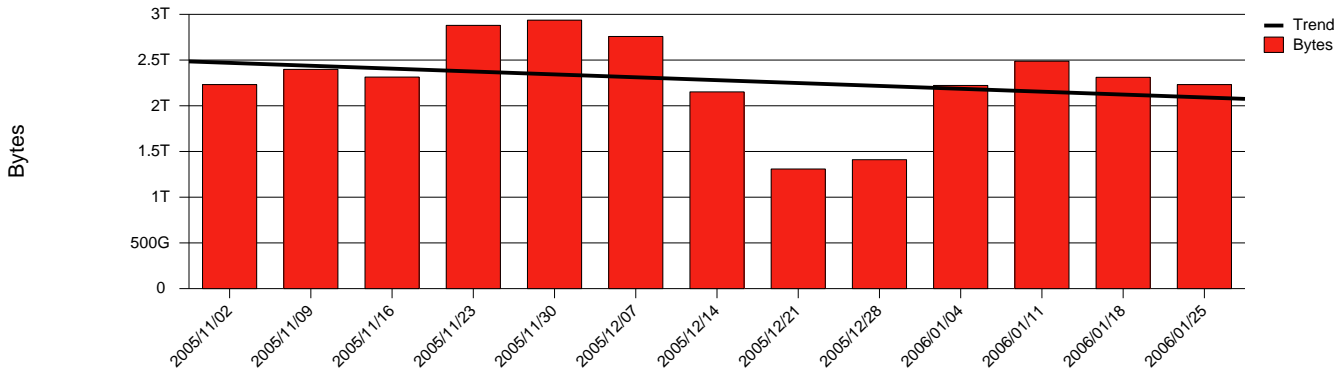

Monthly Health Report

Report for 2006/01/31, Subject: SUNET-A-TROLLHATTAN-HTU

LAN/WAN

Total Network Volume by Month

Total Network Volume by Week

Total Network Volume by Day

Situations to Watch

Rank	Element Name	Variable	Threshold	Monthly Average		Days to (from)
			Value	Actual	Predicted	Threshold
1	htu2-SRP(In)	Volume (Bandwidth %)	80.000	0.000	0.000	Decreasing
2	htu2-SRP(In)	Errors (% Frames)	5.000	0.000	0.006	Decreasing
3	htu2-SRP(Out)	Volume (Bandwidth %)	80.000	0.267	0.225	Decreasing
4	htu1-SRP(In)	Volume (Bandwidth %)	80.000	0.720	0.547	Decreasing
5	htu1-SRP(Out)	Volume (Bandwidth %)	80.000	0.228	0.191	Decreasing