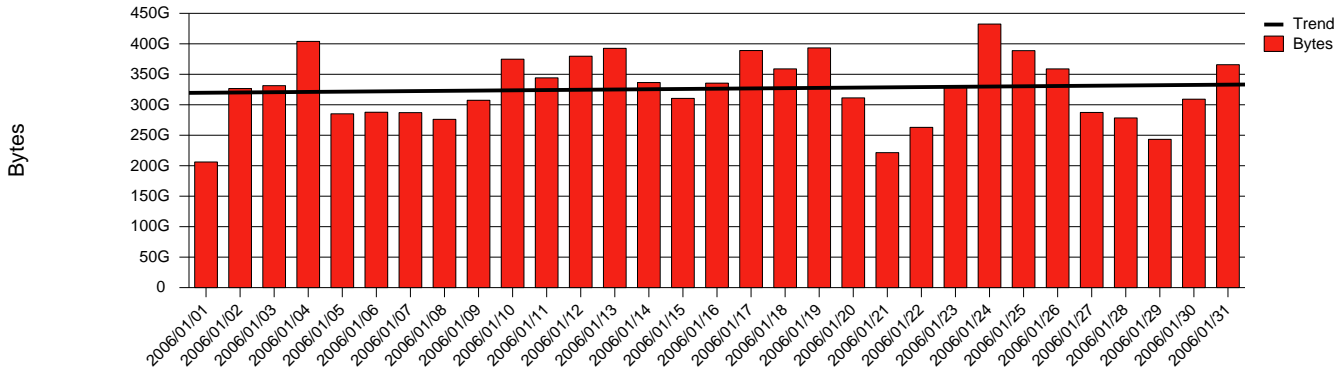

Monthly Health Report

Report for 2006/01/31, Subject: SUNET-A-TROLLHATTAN-HTU

LAN/WAN

Total Network Volume by Month

Total Network Volume by Week

Total Network Volume by Day

Situations to Watch

Rank	Element Name	Variable	Threshold	Monthly Average		Days to (from)
			Value	Actual	Predicted	Threshold
1	htu2-SRP(In)	Volume (Bandwidth %)	80.000	0.000	0.000	Decreasing
2	htu2-SRP(In)	Errors (% Frames)	5.000	0.000	0.006	Decreasing
3	htu2-SRP(Out)	Volume (Bandwidth %)	80.000	0.267	0.225	Decreasing
4	htu1-SRP(In)	Volume (Bandwidth %)	80.000	0.720	0.547	Decreasing
5	htu1-SRP(Out)	Volume (Bandwidth %)	80.000	0.228	0.191	Decreasing