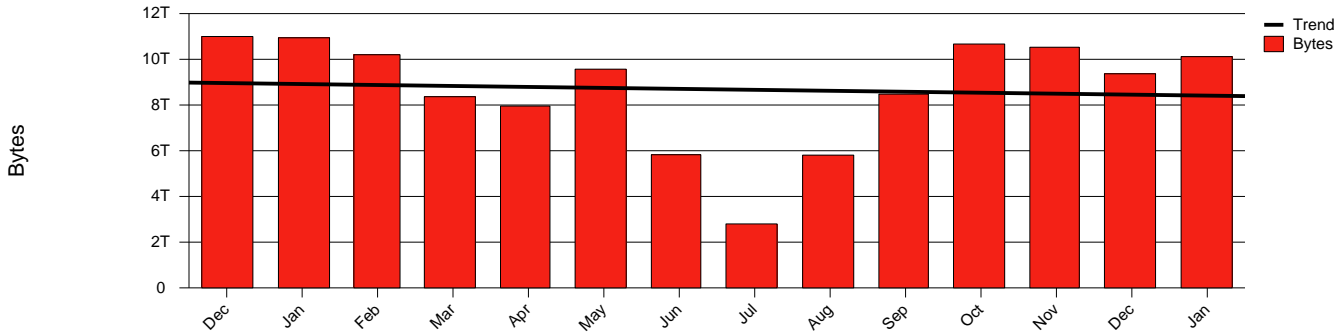

Monthly Health Report

Report for 2006/01/31, Subject: SUNET-A-TROLLHATTAN-HTU

LAN/WAN

Total Network Volume by Month

Total Network Volume by Week

Total Network Volume by Day

Situations to Watch

Rank	Element Name	Variable	Threshold	Monthly Average		Days to (from)
			Value	Actual	Predicted	Threshold
1	htu2-SRP(In)	Volume (Bandwidth %)	80.000	0.000	0.000	Decreasing
2	htu2-SRP(In)	Errors (% Frames)	5.000	0.000	0.006	Decreasing
3	htu2-SRP(Out)	Volume (Bandwidth %)	80.000	0.267	0.225	Decreasing
4	htu1-SRP(In)	Volume (Bandwidth %)	80.000	0.720	0.547	Decreasing
5	htu1-SRP(Out)	Volume (Bandwidth %)	80.000	0.228	0.191	Decreasing