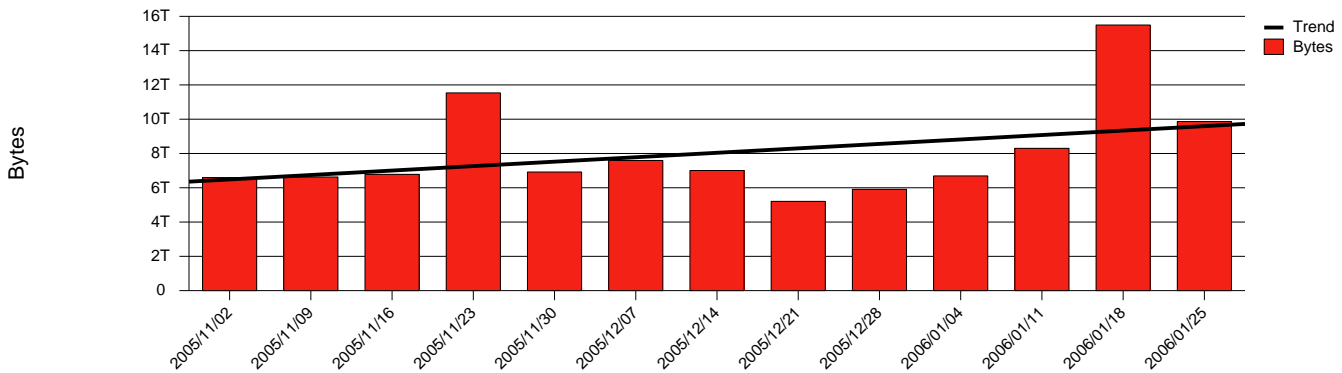

Monthly Health Report

Report for 2006/01/31, Subject: SUNET-A-LINKOPING-LIU

LAN/WAN

Total Network Volume by Month

Total Network Volume by Week

Total Network Volume by Day

Situations to Watch

Rank	Element Name	Variable	Threshold	Monthly Average		Days to (from) Threshold
			Value	Actual	Predicted	
1	liu2-SRP(In)	Volume (Bandwidth %)	80.000	2.439	0.451	Decreasing
2	liu2-SRP(Out)	Volume (Bandwidth %)	80.000	2.736	0.000	Decreasing
3	liu1-SRP(In)	Volume (Bandwidth %)	80.000	0.002	0.000	Decreasing
4	liu1-SRP(Out)	Volume (Bandwidth %)	80.000	0.001	0.001	Decreasing