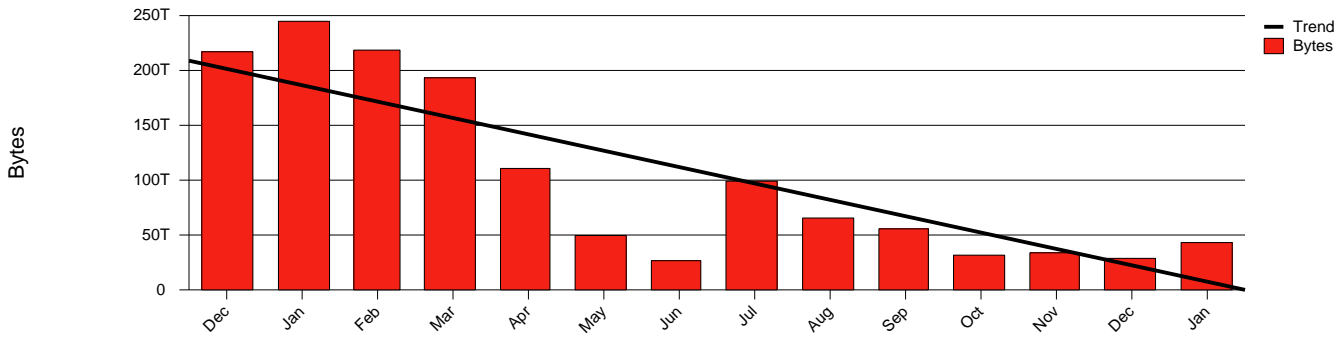

Monthly Health Report

Report for 2006/01/31, Subject: SUNET-A-LINKOPING-LIU

LAN/WAN

Total Network Volume by Month

Total Network Volume by Week

Total Network Volume by Day

Situations to Watch

Rank	Element Name	Variable	Threshold	Monthly Average		Days to (from) Threshold
			Value	Actual	Predicted	
1	liu2-SRP(In)	Volume (Bandwidth %)	80.000	2.439	0.451	Decreasing
2	liu2-SRP(Out)	Volume (Bandwidth %)	80.000	2.736	0.000	Decreasing
3	liu1-SRP(In)	Volume (Bandwidth %)	80.000	0.002	0.000	Decreasing
4	liu1-SRP(Out)	Volume (Bandwidth %)	80.000	0.001	0.001	Decreasing