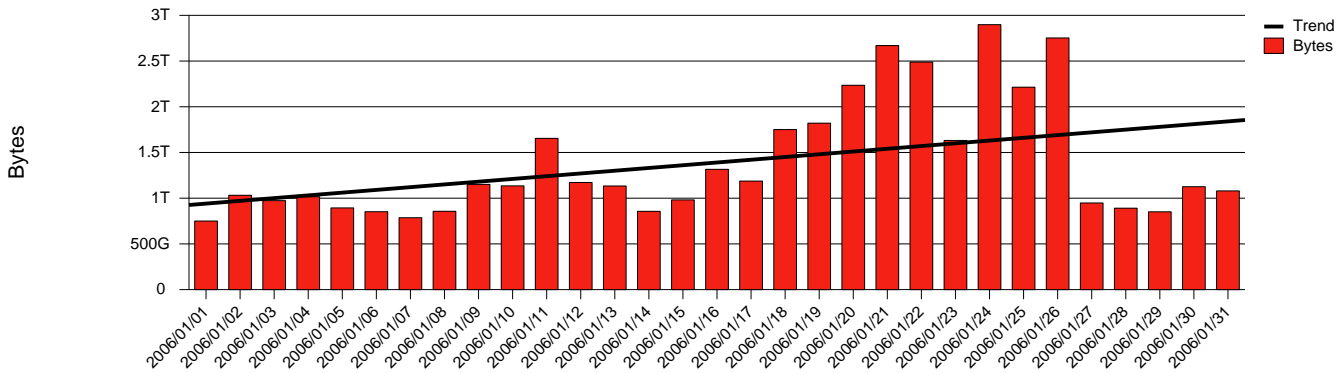

Monthly Health Report

Report for 2006/01/31, Subject: SUNET-A-LINKOPING-LIU

LAN/WAN

Total Network Volume by Month

Total Network Volume by Week

Total Network Volume by Day

Situations to Watch

Rank	Element Name	Variable	Threshold	Monthly Average		Days to (from) Threshold
			Value	Actual	Predicted	
1	liu2-SRP(In)	Volume (Bandwidth %)	80.000	2.439	0.451	Decreasing
2	liu2-SRP(Out)	Volume (Bandwidth %)	80.000	2.736	0.000	Decreasing
3	liu1-SRP(In)	Volume (Bandwidth %)	80.000	0.002	0.000	Decreasing
4	liu1-SRP(Out)	Volume (Bandwidth %)	80.000	0.001	0.001	Decreasing