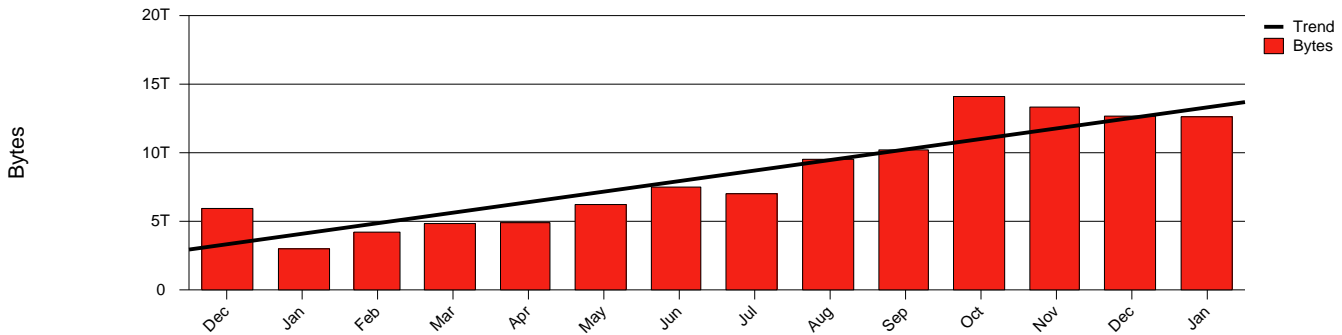

Monthly Health Report

Report for 2006/01/31, Subject: SUNET-A-KIRUNA-IRF

LAN/WAN

Total Network Volume by Month

Total Network Volume by Week

Total Network Volume by Day

Situations to Watch

Rank	Element Name	Variable	Threshold	Monthly Average		Days to (from) Threshold
			Value	Actual	Predicted	
1	irf1-SRP(Out)	Volume (Bandwidth %)	80.000	1.194	1.225	Increasing
2	irf1-SRP(In)	Volume (Bandwidth %)	80.000	0.281	0.341	Increasing
3	irf1-SRP(In)	Errors (% Frames)	5.000	0.003	0.001	Increasing
4	irf2-SRP(In)	Volume (Bandwidth %)	80.000	0.042	0.011	Increasing
5	irf2-SRP(In)	Errors (% Frames)	5.000	0.000	0.000	Decreasing
6	irf2-SRP(Out)	Volume (Bandwidth %)	80.000	0.000	0.000	Decreasing