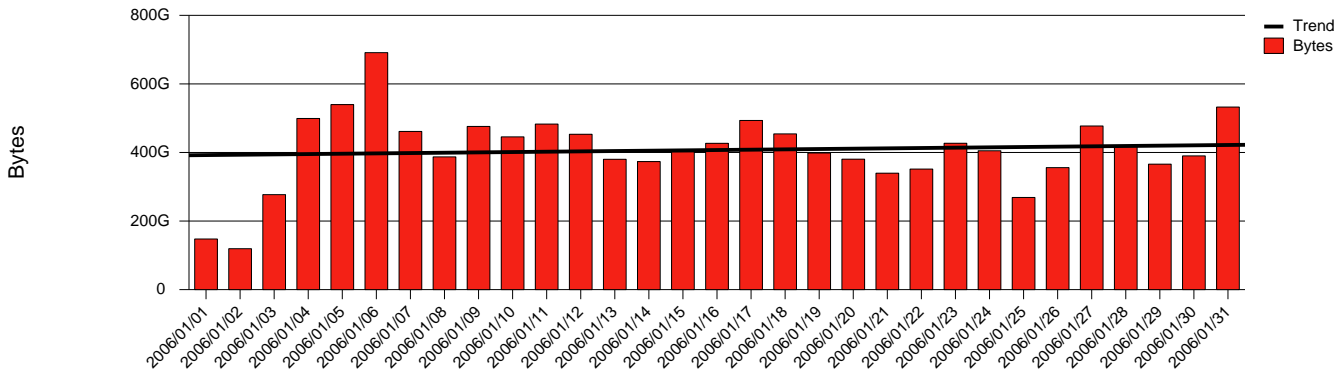

Monthly Health Report

Report for 2006/01/31, Subject: SUNET-A-KIRUNA-IRF

LAN/WAN

Total Network Volume by Month

Total Network Volume by Week

Total Network Volume by Day

Situations to Watch

Rank	Element Name	Variable	Threshold	Monthly Average		Days to (from) Threshold
			Value	Actual	Predicted	
1	irf1-SRP(Out)	Volume (Bandwidth %)	80.000	1.194	1.225	Increasing
2	irf1-SRP(In)	Volume (Bandwidth %)	80.000	0.281	0.341	Increasing
3	irf1-SRP(In)	Errors (% Frames)	5.000	0.003	0.001	Increasing
4	irf2-SRP(In)	Volume (Bandwidth %)	80.000	0.042	0.011	Increasing
5	irf2-SRP(In)	Errors (% Frames)	5.000	0.000	0.000	Decreasing
6	irf2-SRP(Out)	Volume (Bandwidth %)	80.000	0.000	0.000	Decreasing