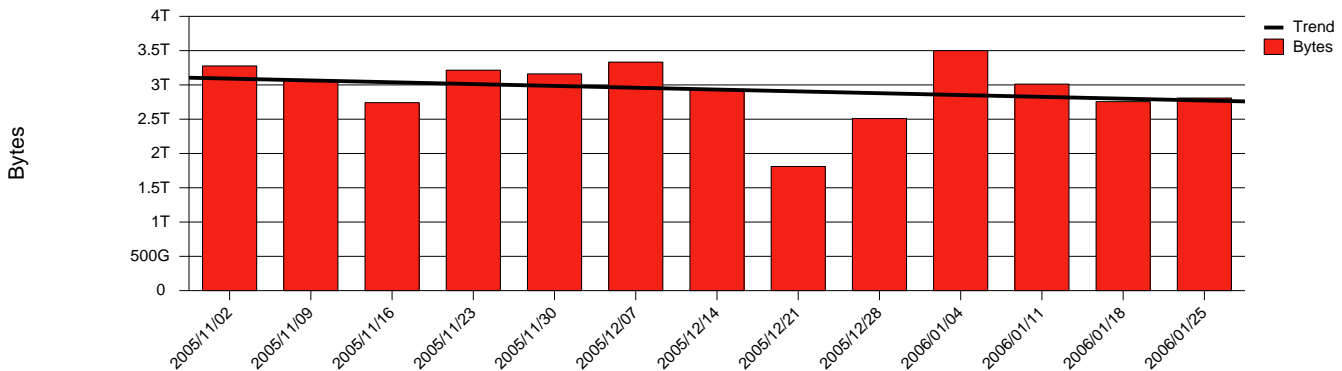

Monthly Health Report

Report for 2006/01/31, Subject: SUNET-A-KIRUNA-IRF

LAN/WAN

Total Network Volume by Month

Total Network Volume by Week

Total Network Volume by Day

Situations to Watch

Rank	Element Name	Variable	Threshold	Monthly Average		Days to (from) Threshold
			Value	Actual	Predicted	
1	irf1-SRP(Out)	Volume (Bandwidth %)	80.000	1.194	1.225	Increasing
2	irf1-SRP(In)	Volume (Bandwidth %)	80.000	0.281	0.341	Increasing
3	irf1-SRP(In)	Errors (% Frames)	5.000	0.003	0.001	Increasing
4	irf2-SRP(In)	Volume (Bandwidth %)	80.000	0.042	0.011	Increasing
5	irf2-SRP(In)	Errors (% Frames)	5.000	0.000	0.000	Decreasing
6	irf2-SRP(Out)	Volume (Bandwidth %)	80.000	0.000	0.000	Decreasing