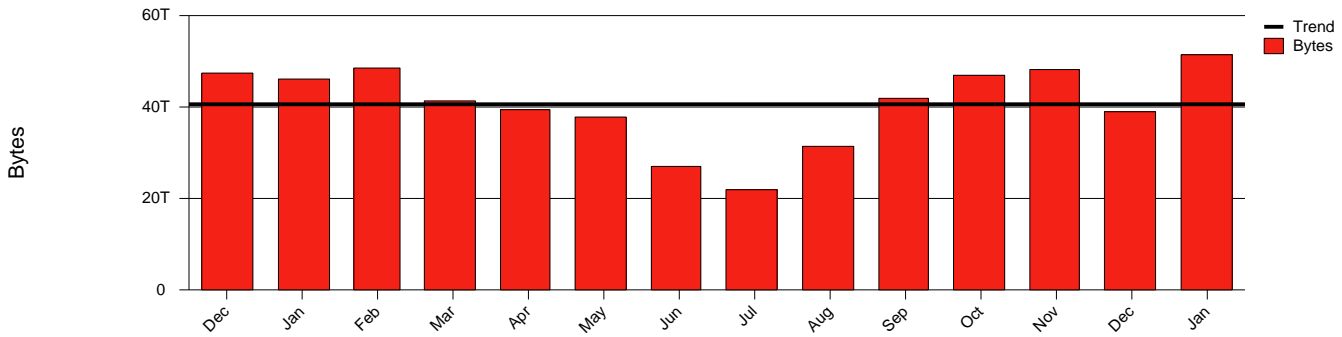

Monthly Health Report

Report for 2006/01/31, Subject: SUNET-A-KALMAR-HIK

LAN/WAN

Total Network Volume by Month

Total Network Volume by Week

Total Network Volume by Day

Situations to Watch

Rank	Element Name	Variable	Threshold	Monthly Average		Days to (from) Threshold
			Value	Actual	Predicted	
1	hik2-SRP(Out)	Volume (Bandwidth %)	80.000	0.214	0.259	Increasing
2	hik1-SRP(In)	Volume (Bandwidth %)	80.000	2.298	1.837	Decreasing
3	hik1-SRP(In)	Discards (% Frames)	10.000	0.000	0.000	Decreasing
4	hik1-SRP(In)	Errors (% Frames)	5.000	0.000	0.000	Decreasing
5	hik1-SRP(Out)	Volume (Bandwidth %)	80.000	3.665	2.559	Decreasing
6	hik2-SRP(In)	Volume (Bandwidth %)	80.000	0.002	0.002	Decreasing