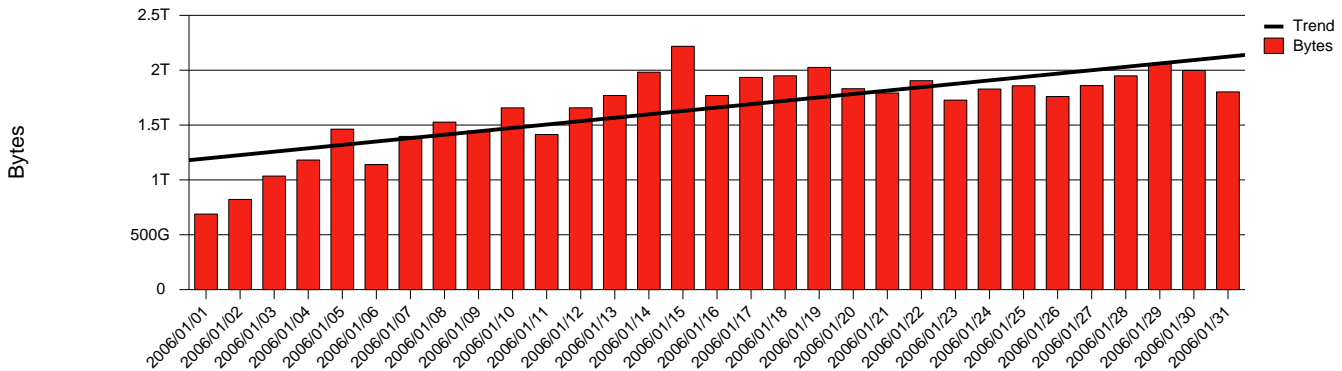

Monthly Health Report

Report for 2006/01/31, Subject: SUNET-A-KALMAR-HIK

LAN/WAN

Total Network Volume by Month

Total Network Volume by Week

Total Network Volume by Day

Situations to Watch

Rank	Element Name	Variable	Threshold	Monthly Average		Days to (from) Threshold
			Value	Actual	Predicted	
1	hik2-SRP(Out)	Volume (Bandwidth %)	80.000	0.214	0.259	Increasing
2	hik1-SRP(In)	Volume (Bandwidth %)	80.000	2.298	1.837	Decreasing
3	hik1-SRP(In)	Discards (% Frames)	10.000	0.000	0.000	Decreasing
4	hik1-SRP(In)	Errors (% Frames)	5.000	0.000	0.000	Decreasing
5	hik1-SRP(Out)	Volume (Bandwidth %)	80.000	3.665	2.559	Decreasing
6	hik2-SRP(In)	Volume (Bandwidth %)	80.000	0.002	0.002	Decreasing