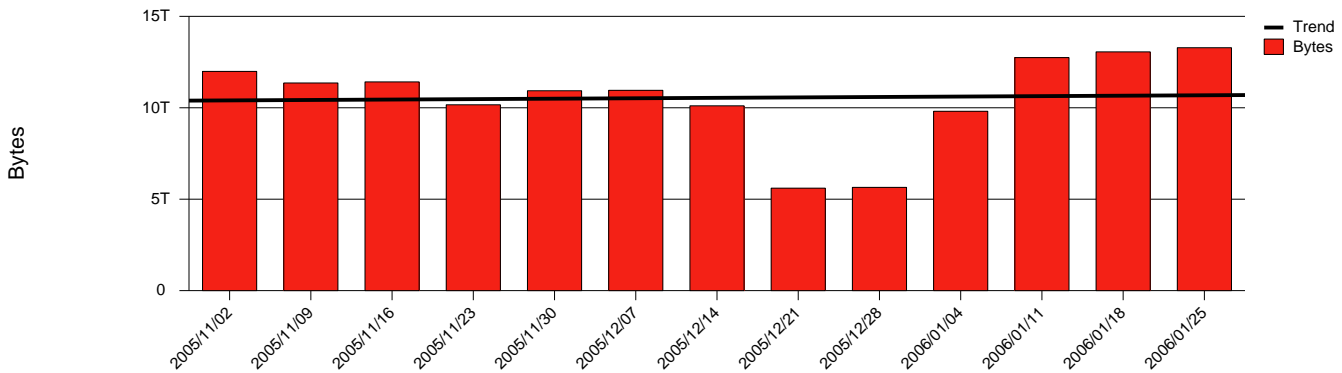

Monthly Health Report

Report for 2006/01/31, Subject: SUNET-A-KALMAR-HIK

LAN/WAN

Total Network Volume by Month

Total Network Volume by Week

Total Network Volume by Day

Situations to Watch

Rank	Element Name	Variable	Threshold	Monthly Average		Days to (from) Threshold
			Value	Actual	Predicted	
1	hik2-SRP(Out)	Volume (Bandwidth %)	80.000	0.214	0.259	Increasing
2	hik1-SRP(In)	Volume (Bandwidth %)	80.000	2.298	1.837	Decreasing
3	hik1-SRP(In)	Discards (% Frames)	10.000	0.000	0.000	Decreasing
4	hik1-SRP(In)	Errors (% Frames)	5.000	0.000	0.000	Decreasing
5	hik1-SRP(Out)	Volume (Bandwidth %)	80.000	3.665	2.559	Decreasing
6	hik2-SRP(In)	Volume (Bandwidth %)	80.000	0.002	0.002	Decreasing