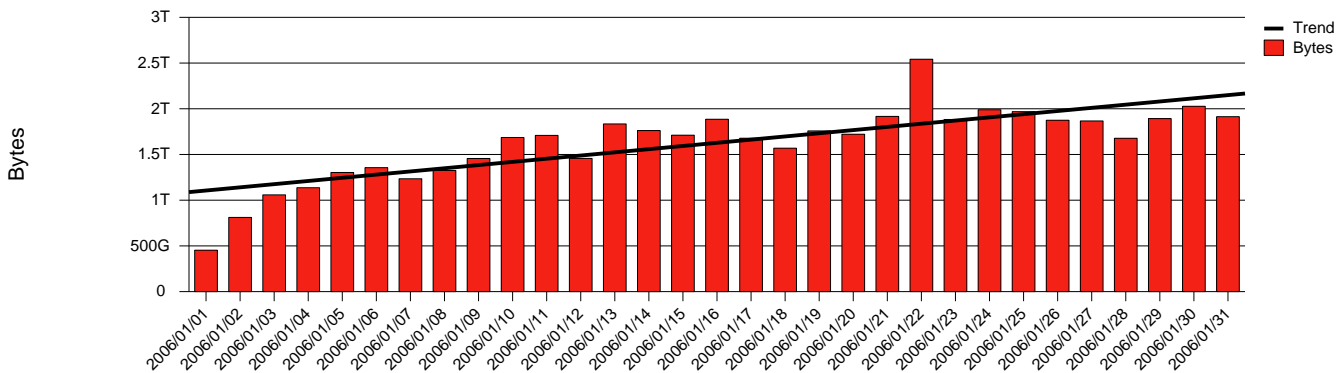

Monthly Health Report

Report for 2006/01/31, Subject: SUNET-A-JONKOPING-HJ

LAN/WAN

Total Network Volume by Month

Total Network Volume by Week

Total Network Volume by Day

Situations to Watch

Rank	Element Name	Variable	Threshold	Monthly Average		Days to (from) Threshold
			Value	Actual	Predicted	
1	hj1-SRP(In)	Errors (% Frames)	5.000	0.000	0.246	Increasing
2	hj1-SRP(In)	Volume (Bandwidth %)	80.000	1.875	1.761	Increasing
3	hj1-SRP(Out)	Volume (Bandwidth %)	80.000	3.782	3.580	Increasing
4	hj2-SRP(In)	Errors (% Frames)	5.000	0.000	0.000	Increasing
5	hj2-SRP(In)	Volume (Bandwidth %)	80.000	0.291	0.227	Decreasing
6	hj2-SRP(Out)	Volume (Bandwidth %)	80.000	0.113	0.000	Decreasing