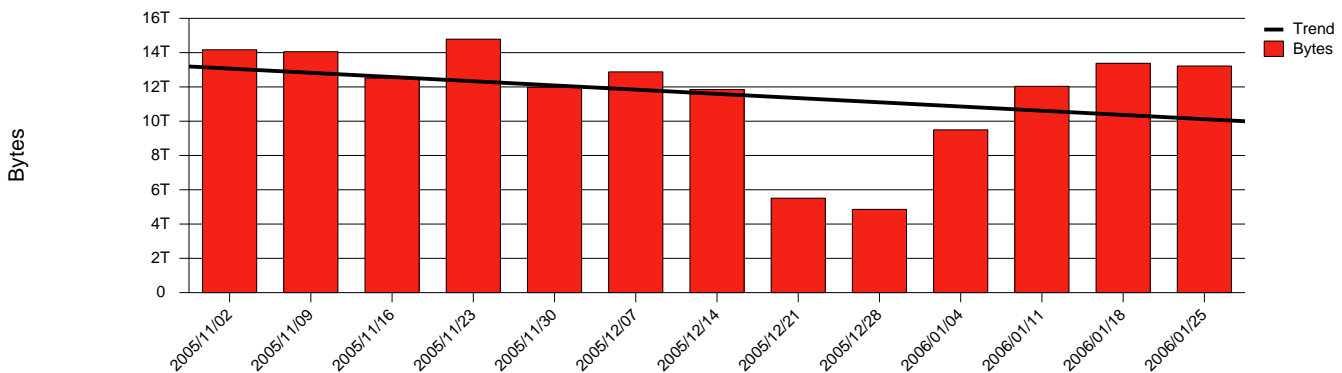

Monthly Health Report

Report for 2006/01/31, Subject: SUNET-A-JONKOPING-HJ

LAN/WAN

Total Network Volume by Month

Total Network Volume by Week

Total Network Volume by Day

Situations to Watch

Rank	Element Name	Variable	Threshold	Monthly Average		Days to (from) Threshold
			Value	Actual	Predicted	
1	hj1-SRP(In)	Errors (% Frames)	5.000	0.000	0.246	Increasing
2	hj1-SRP(In)	Volume (Bandwidth %)	80.000	1.875	1.761	Increasing
3	hj1-SRP(Out)	Volume (Bandwidth %)	80.000	3.782	3.580	Increasing
4	hj2-SRP(In)	Errors (% Frames)	5.000	0.000	0.000	Increasing
5	hj2-SRP(In)	Volume (Bandwidth %)	80.000	0.291	0.227	Decreasing
6	hj2-SRP(Out)	Volume (Bandwidth %)	80.000	0.113	0.000	Decreasing