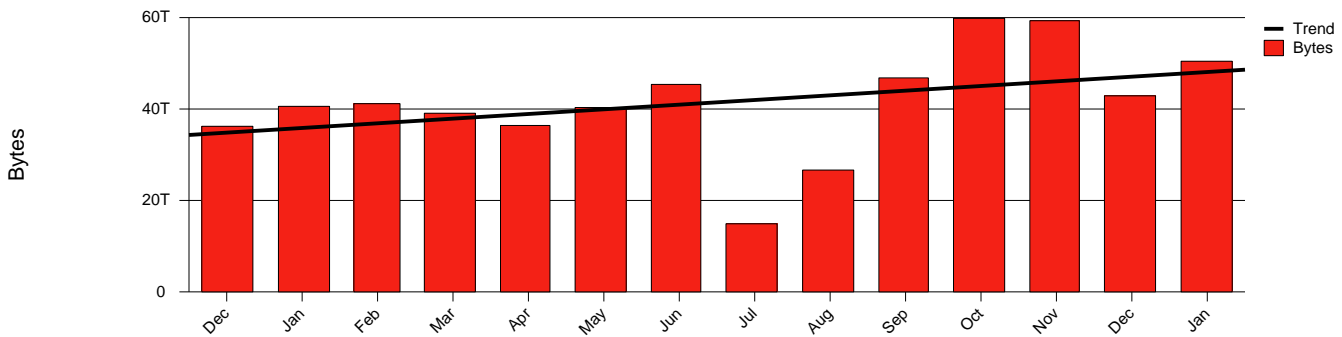

Monthly Health Report

Report for 2006/01/31, Subject: SUNET-A-JONKOPING-HJ

LAN/WAN

Total Network Volume by Month

Total Network Volume by Week

Total Network Volume by Day

Situations to Watch

Rank	Element Name	Variable	Threshold	Monthly Average		Days to (from) Threshold
			Value	Actual	Predicted	
1	hj1-SRP(In)	Errors (% Frames)	5.000	0.000	0.246	Increasing
2	hj1-SRP(In)	Volume (Bandwidth %)	80.000	1.875	1.761	Increasing
3	hj1-SRP(Out)	Volume (Bandwidth %)	80.000	3.782	3.580	Increasing
4	hj2-SRP(In)	Errors (% Frames)	5.000	0.000	0.000	Increasing
5	hj2-SRP(In)	Volume (Bandwidth %)	80.000	0.291	0.227	Decreasing
6	hj2-SRP(Out)	Volume (Bandwidth %)	80.000	0.113	0.000	Decreasing