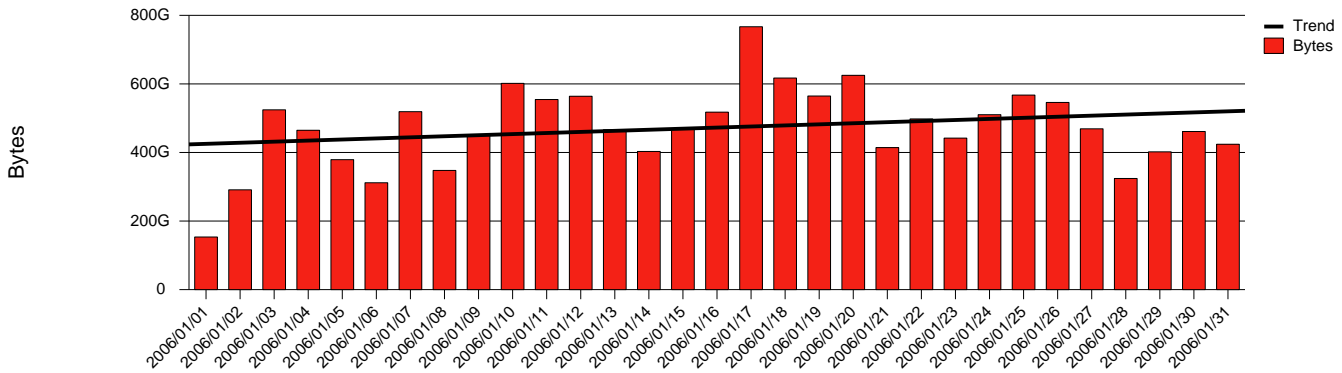

Monthly Health Report

Report for 2006/01/31, Subject: SUNET-A-GAVLE-HIG

LAN/WAN

Total Network Volume by Month

Total Network Volume by Week

Total Network Volume by Day

Situations to Watch

Rank	Element Name	Variable	Threshold	Monthly Average		Days to (from)
			Value	Actual	Predicted	Threshold
1	hig2-SRP(In)	Volume (Bandwidth %)	80.000	0.134	0.374	Increasing
2	hig2-SRP(In)	Errors (% Frames)	5.000	0.000	0.000	Decreasing
3	hig2-SRP(Out)	Volume (Bandwidth %)	80.000	0.205	0.622	Decreasing
4	hig1-SRP(In)	Volume (Bandwidth %)	80.000	0.413	0.562	Decreasing
5	hig1-SRP(Out)	Volume (Bandwidth %)	80.000	1.009	1.375	Decreasing