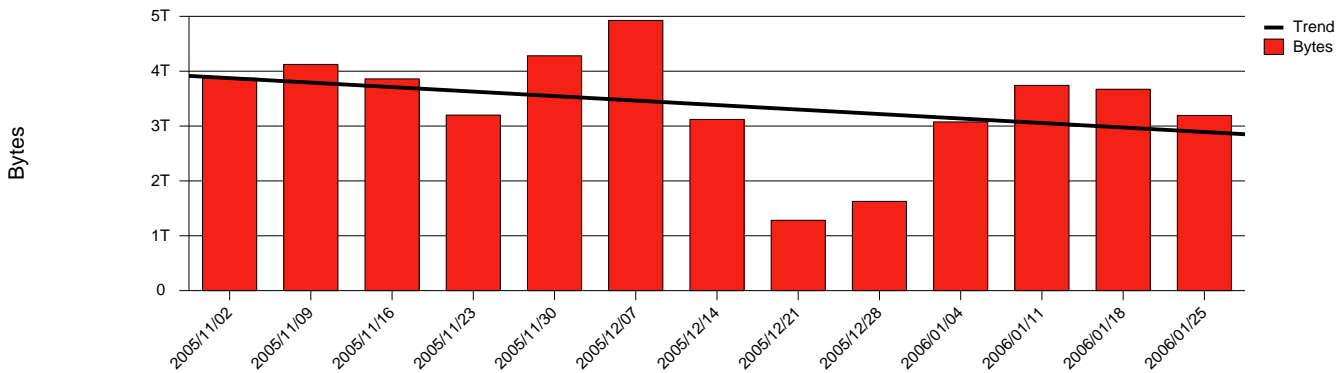

Monthly Health Report

Report for 2006/01/31, Subject: SUNET-A-GAVLE-HIG

LAN/WAN

Total Network Volume by Month

Total Network Volume by Week

Total Network Volume by Day

Situations to Watch

Rank	Element Name	Variable	Threshold	Monthly Average		Days to (from)
			Value	Actual	Predicted	Threshold
1	hig2-SRP(In)	Volume (Bandwidth %)	80.000	0.134	0.374	Increasing
2	hig2-SRP(In)	Errors (% Frames)	5.000	0.000	0.000	Decreasing
3	hig2-SRP(Out)	Volume (Bandwidth %)	80.000	0.205	0.622	Decreasing
4	hig1-SRP(In)	Volume (Bandwidth %)	80.000	0.413	0.562	Decreasing
5	hig1-SRP(Out)	Volume (Bandwidth %)	80.000	1.009	1.375	Decreasing