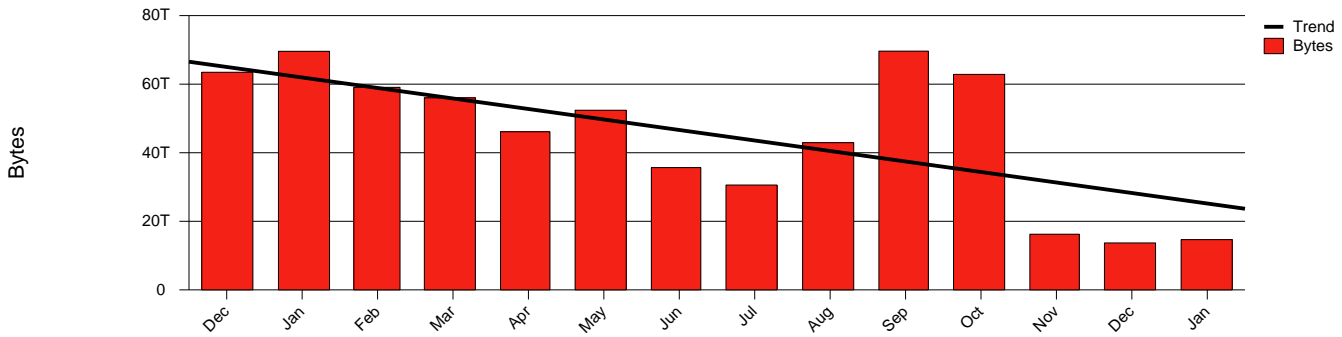

Monthly Health Report

Report for 2006/01/31, Subject: SUNET-A-GAVLE-HIG

LAN/WAN

Total Network Volume by Month

Total Network Volume by Week

Total Network Volume by Day

Situations to Watch

Rank	Element Name	Variable	Threshold	Monthly Average		Days to (from)
			Value	Actual	Predicted	Threshold
1	hig2-SRP(In)	Volume (Bandwidth %)	80.000	0.134	0.374	Increasing
2	hig2-SRP(In)	Errors (% Frames)	5.000	0.000	0.000	Decreasing
3	hig2-SRP(Out)	Volume (Bandwidth %)	80.000	0.205	0.622	Decreasing
4	hig1-SRP(In)	Volume (Bandwidth %)	80.000	0.413	0.562	Decreasing
5	hig1-SRP(Out)	Volume (Bandwidth %)	80.000	1.009	1.375	Decreasing