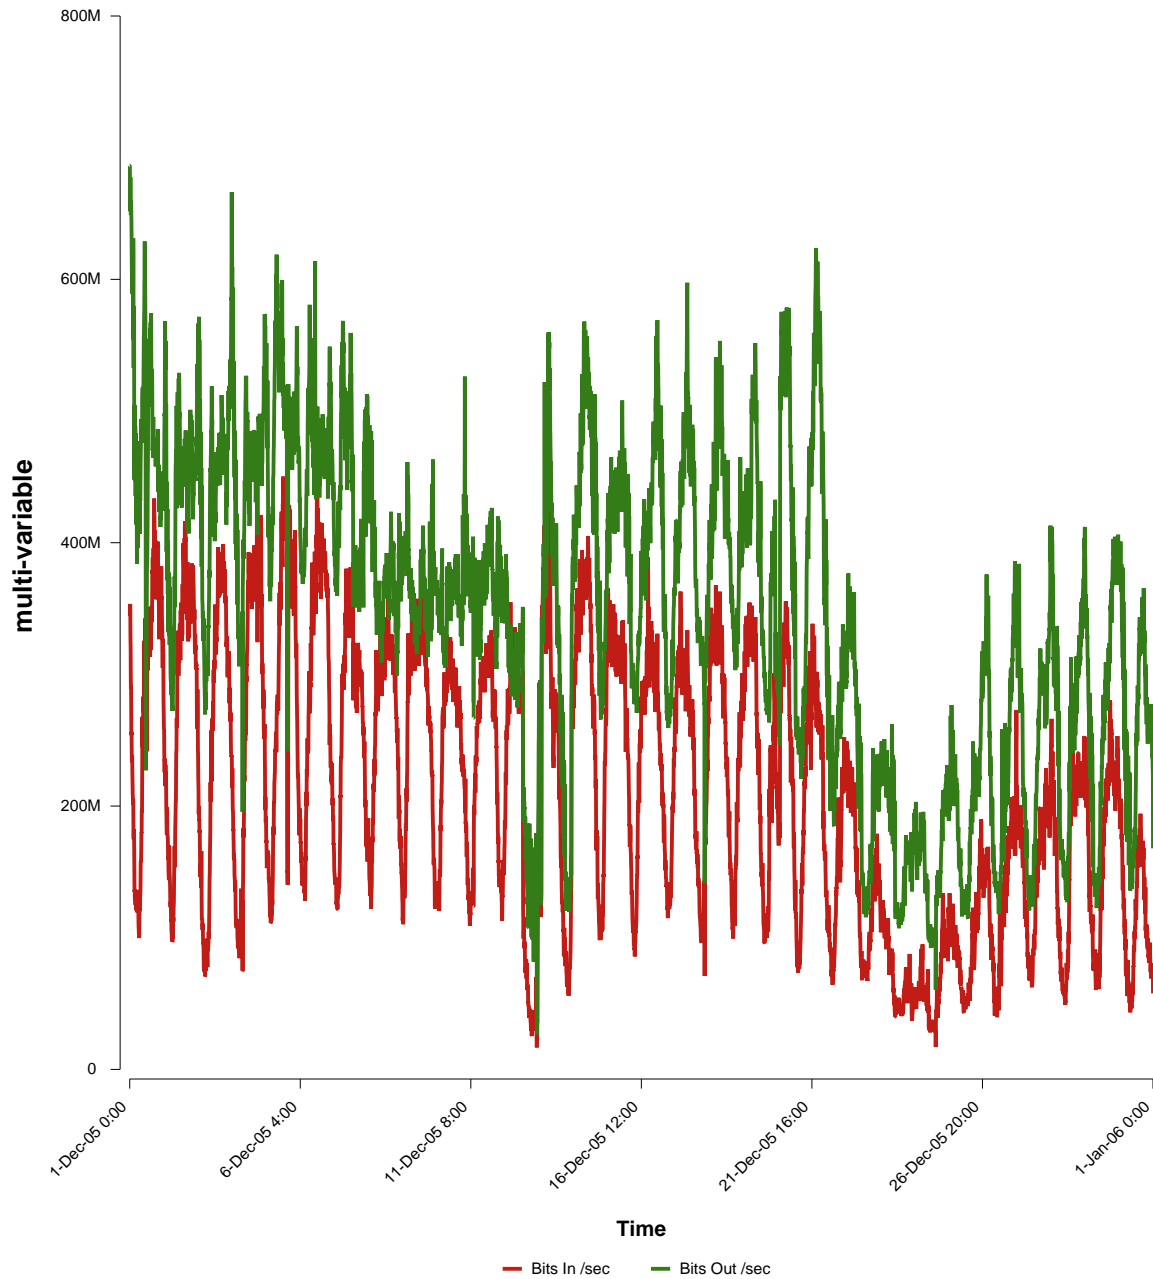

eHealth Trend Report

Divide by Time

SUNET-A-UPPSALA-UU

Auto Range: Last Month
From: 2005/12/01 00:00
To: 2005/12/31 23:59

Created: 2006/01/02 07:10:37